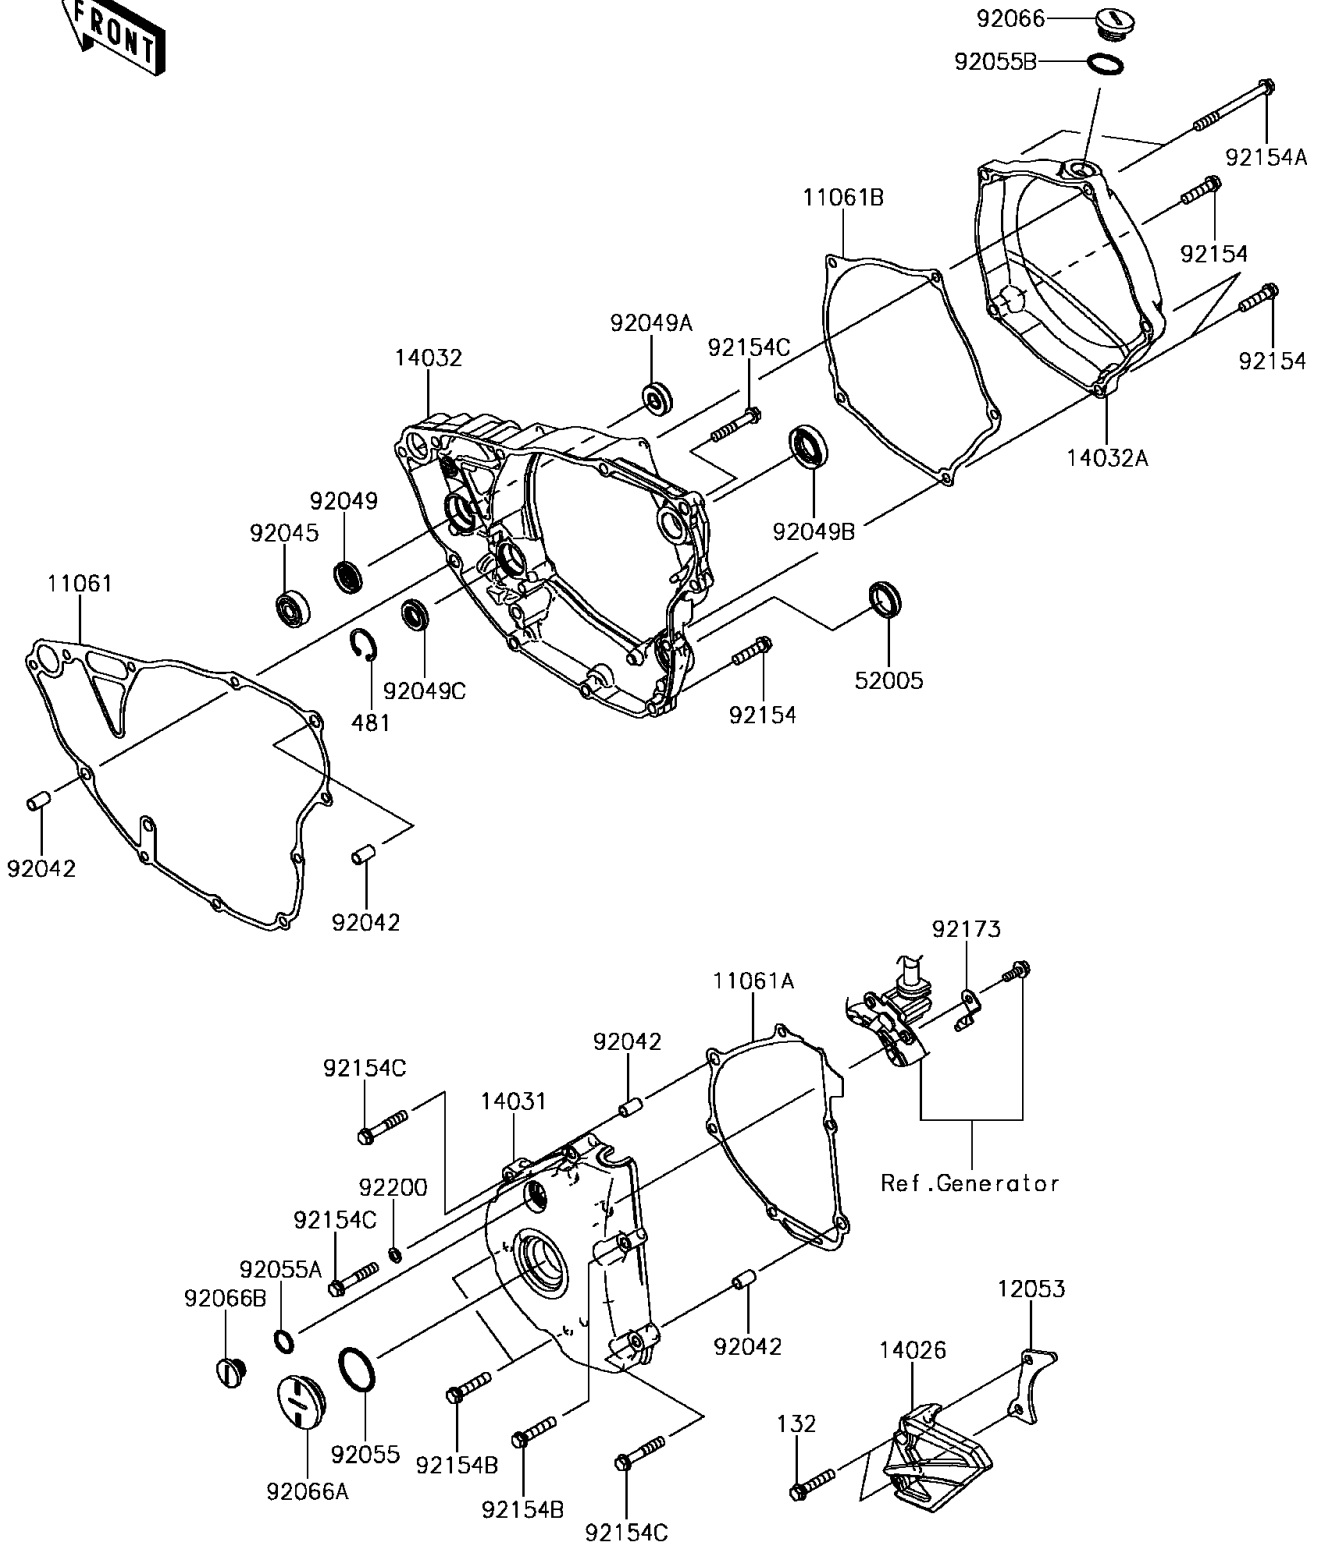

2017 KX™ 250F PARTS DIAGRAM

Engine Cover(s)

E1431

2017 KX™ 250F PARTS LIST

Engine Cover(s)

ITEM NAME	PART NUMBER	QUANTITY
-----------	-------------	----------