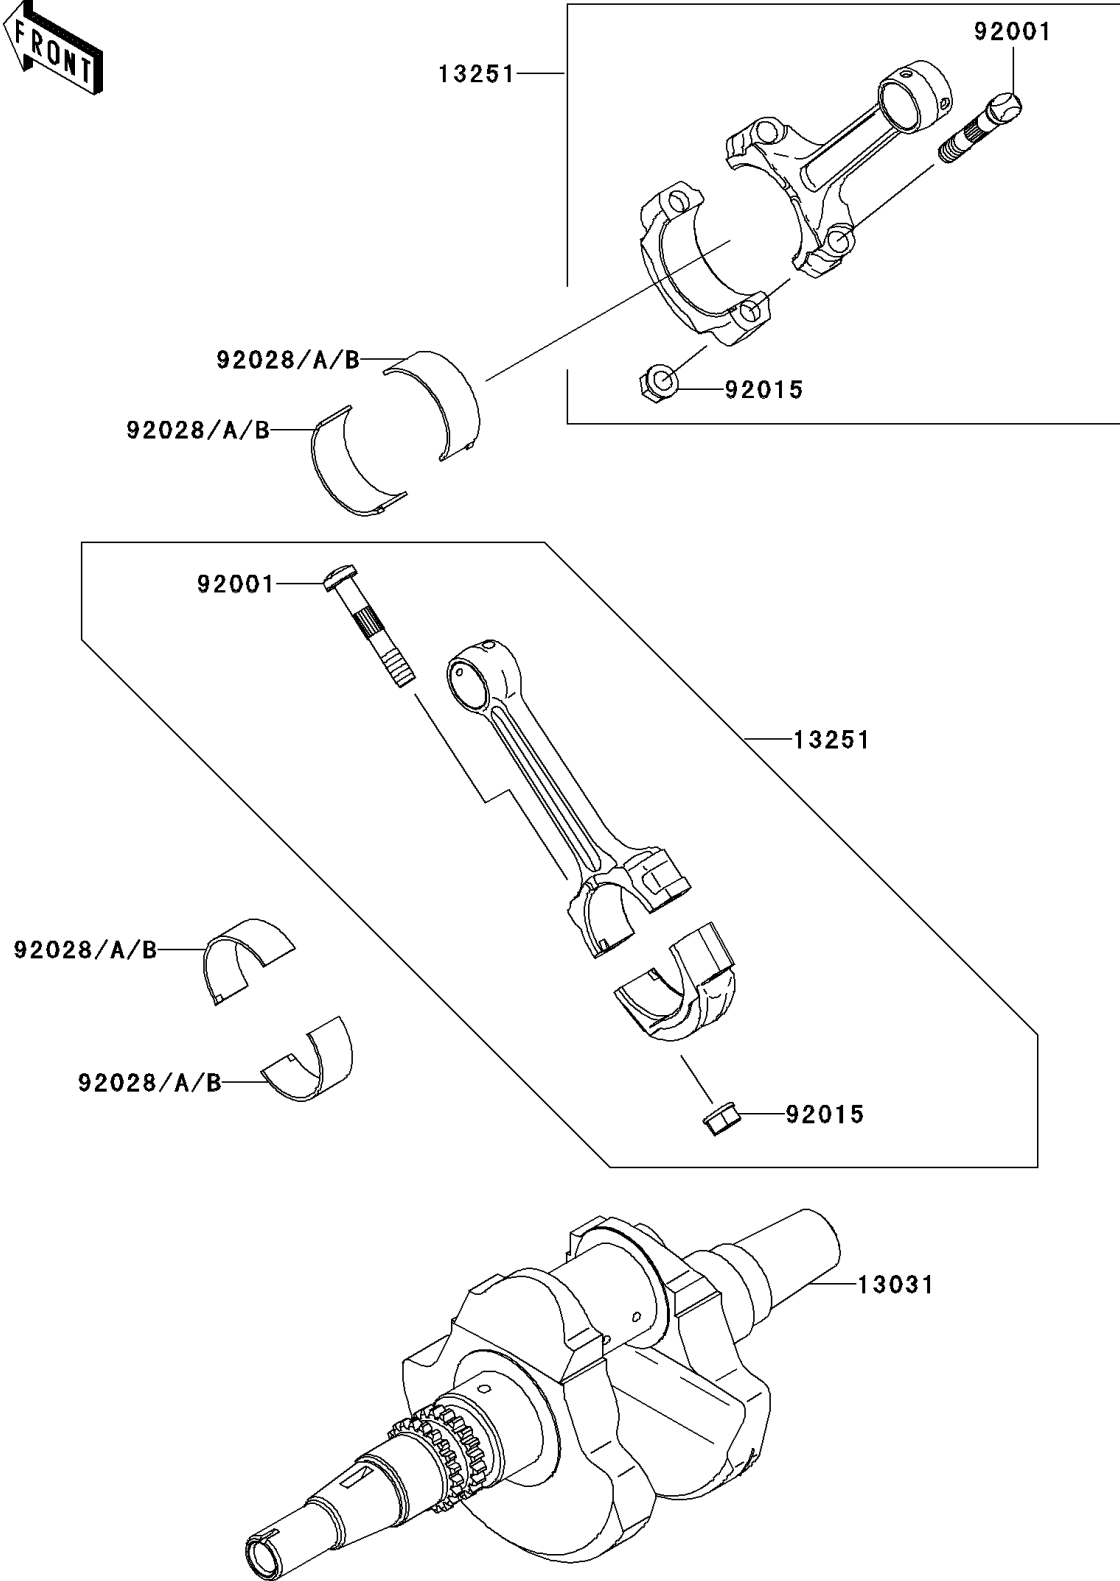

2004 KFX700 V Force PARTS DIAGRAM

Crankshaft

E1321

2004 KFX700 V Force PARTS LIST

Crankshaft

ITEM NAME	PART NUMBER	QUANTITY
CRANKSHAFT-COMP (Ref # 13031)	13031-0030	1
ROD-ASSY-CONNECTING (Ref # 13251)	13251-1143	2
BOLT,CONNECTING ROD (Ref # 92001)	92001-1980	4
NUT,FLANGED,8MM (Ref # 92015)	92015-1311	4
BUSHING,CONNECTING ROD,GREEN (Ref # 92028)	92028-1961	AR
BUSHING,CONNECTING ROD,YELLOW (Ref # 92028A)	92028-1962	4
BUSHING,CONNECTING ROD,BROWNE (Ref # 92028B)	92028-1963	AR