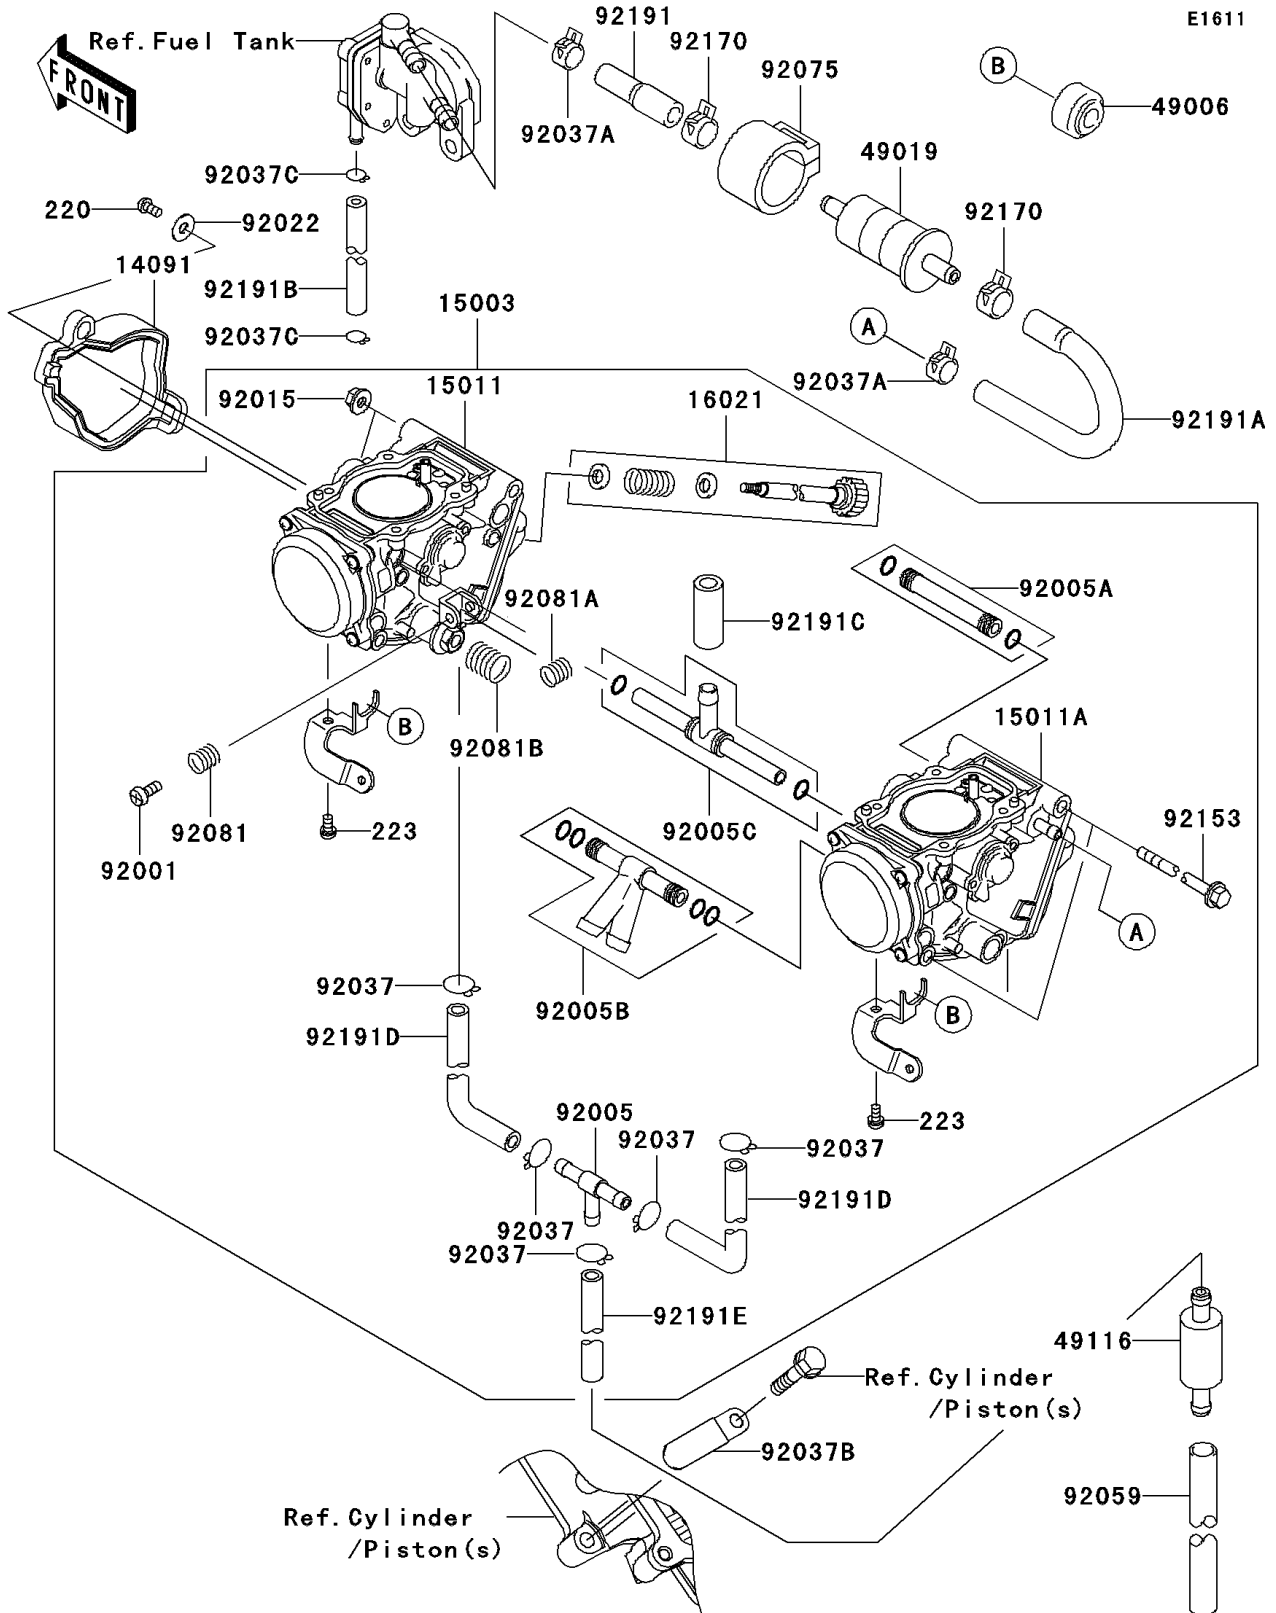

# 2004 KFX700 V Force PARTS DIAGRAM

Carburetor

## 2004 KFX700 V Force PARTS LIST

### Carburetor

ITEM NAME	PART NUMBER	QUANTITY
SCREW-PAN-CROS (Ref # 220)	220B0408	1
SCREW-PAN-WS-CROS (Ref # 223)	223D0408	2
COVER,THROTTLE CABLE (Ref # 14091)	14091-1196	1
CARBURETOR-ASSY (Ref # 15003)	15003-0019	1
CARBURETOR,FR (Ref # 15011)	15011-0015	1
CARBURETOR,RR (Ref # 15011A)	15011-0016	1
SCREW-THROTTLE STOP (Ref # 16021)	16021-1223	1
BOOT,STARTER CABLE (Ref # 49006)	49006-1353	2
FILTER-FUEL (Ref # 49019)	49019-1055	1
VALVE-ASSY (Ref # 49116)	49116-1126	1
BOLT,THROTTLE ADJUST (Ref # 92001)	92001-1998	1
FITTING,FUEL,T-TYPE (Ref # 92005)	92005-1112	1
FITTING (Ref # 92005A)	92005-1375	1
FITTING (Ref # 92005B)	92005-1376	1
FITTING (Ref # 92005C)	92005-1385	1
NUT,FLANGED,5MM (Ref # 92015)	92015-1259	2
WASHER,5.2X13X1 (Ref # 92022)	92022-1380	1
CLAMP,TUBE (Ref # 92037)	92037-1201	5
CLAMP,TUBE (Ref # 92037A)	92037-1505	2
CLAMP,L=45 (Ref # 92037B)	92037-1539	1
CLAMP (Ref # 92037C)	92037-1610	2
TUBE,7X10X100 (Ref # 92059)	92059-1736	1
DAMPER,FUEL FILTER (Ref # 92075)	92075-1853	1
SPRING,THROTTLE ADJUST UPP (Ref # 92081)	92081-1620	1
SPRING,THROTTLE ADJUST LWR (Ref # 92081A)	92081-1621	1
SPRING,THROTTLE ADJUST CNT (Ref # 92081B)	92081-1622	1
BOLT,5X143 (Ref # 92153)	92153-1068	2
CLAMP (Ref # 92170)	92170-1492	2
TUBE,TAP-FUEL FILTER (Ref # 92191)	92191-0017	1

### Carburetor

ITEM NAME	PART NUMBER	QUANTITY
TUBE,FUEL FILTER-CARBURETOR (Ref # 92191A)	92191-0018	1
TUBE (Ref # 92191B)	92191-1251	1
TUBE,7X11X25 (Ref # 92191C)	92191-1672	1
TUBE,4.5X8X65 (Ref # 92191D)	92191-1673	2
TUBE,4.5X8X420 (Ref # 92191E)	92191-1674	1