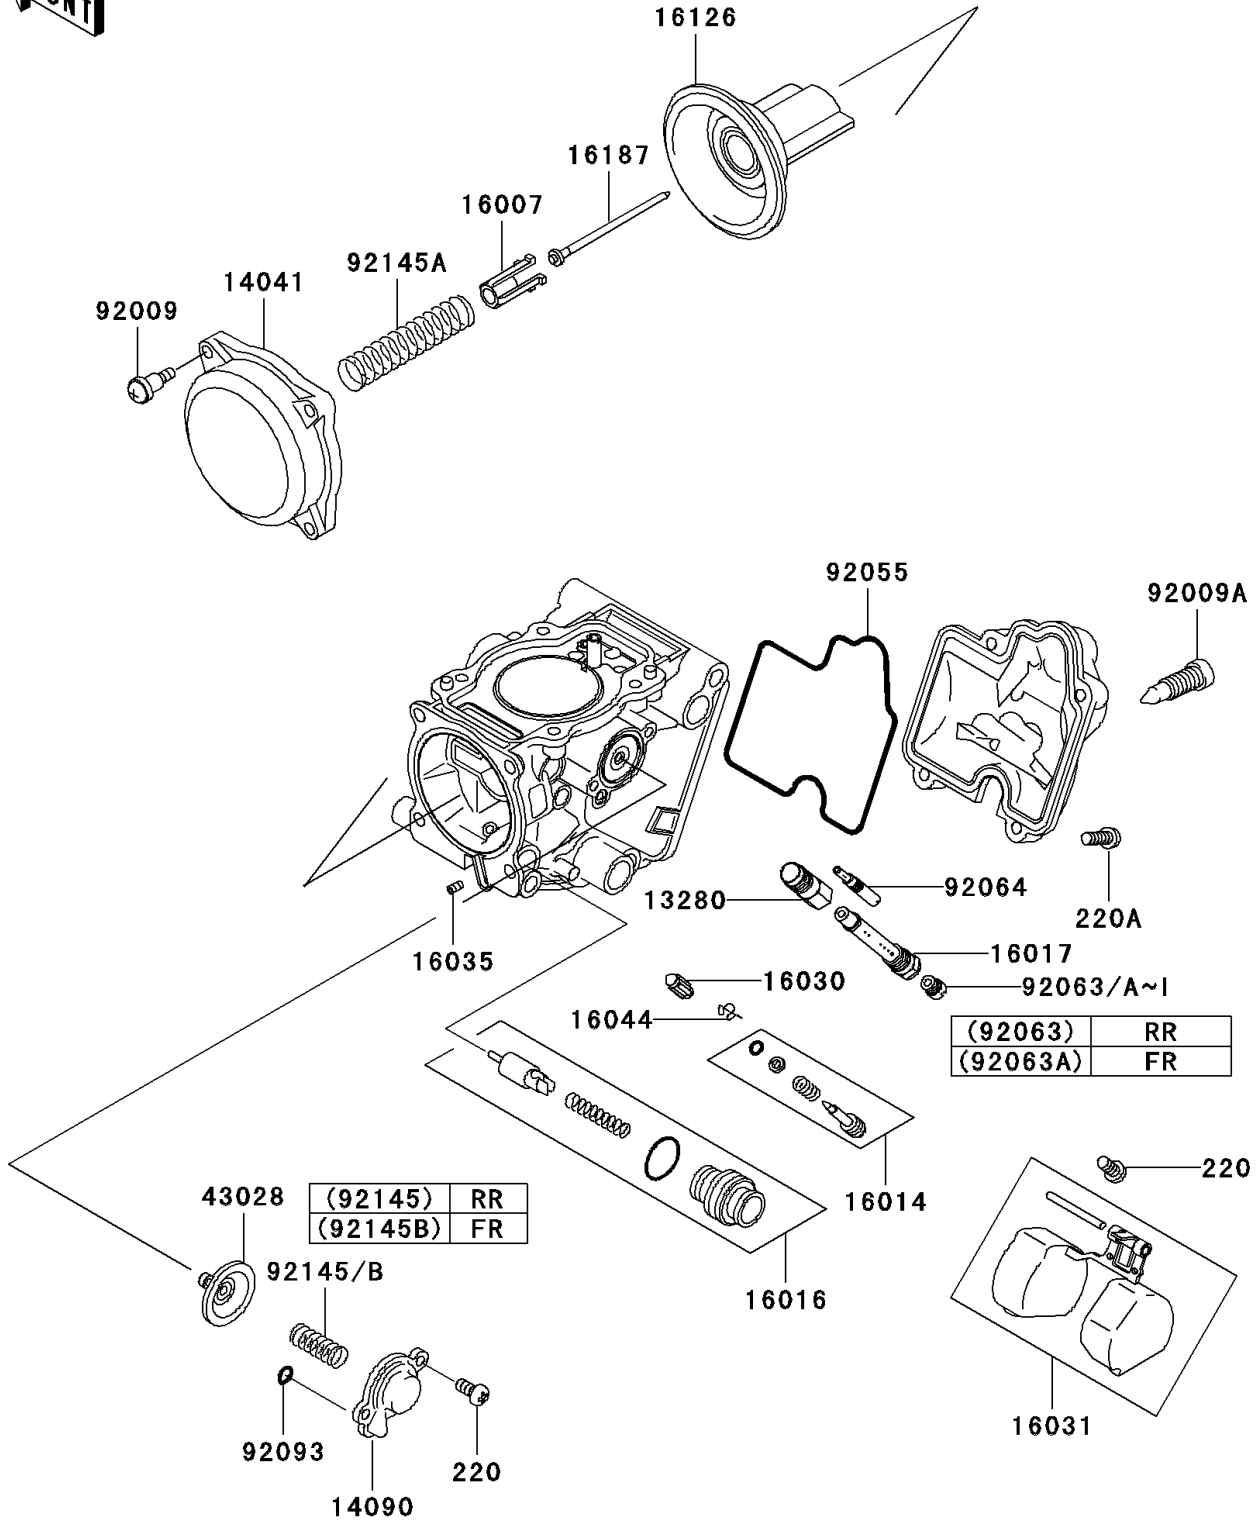

2004 KFX700 V Force PARTS DIAGRAM

Carburetor Parts

E1612

2004 KFX700 V Force PARTS LIST

Carburetor Parts

ITEM NAME	PART NUMBER	QUANTITY
SCREW-PAN-CROS (Ref # 220)	220D0408	6
HOLDER,JET (Ref # 13280)	13280-1096	2
CAP-CHAMBER,MIXING (Ref # 14041)	14041-1090	2
COVER,AIR CUT VALVE (Ref # 14090)	14090-1984	2
SEAT-SPRING,THROTTLE VALVE (Ref # 16007)	16007-1120	2
SCREW-PILOT AIR (Ref # 16014)	16014-1105	2
PLUNGER (Ref # 16016)	16016-1117	2
JET-NEEDLE (Ref # 16017)	16017-1441	2
VALVE-FLOAT (Ref # 16030)	16030-1007	2
FLOAT (Ref # 16031)	16031-1097	2
JET-AIR,LEAK (Ref # 16035)	16035-1055	2
CLAMP,FLOAT VALVE (Ref # 16044)	16044-007	2
VALVE,VACUUM (Ref # 16126)	16126-1226	2
NEEDLE-JET,NBZH (Ref # 16187)	16187-0021	2
DIAPHRAGM,AIR CUT VALVE (Ref # 43028)	43028-1085	2
SCREW,4X4.4 (Ref # 92009)	92009-1549	8
SCREW,DRAIN,M6X0.75 (Ref # 92009A)	92009-1551	2
RING-O,FLOAT CHAMBER (Ref # 92055)	92055-1589	2
JET-MAIN,#140 (Ref # 92063)	92063-1013	1
JET-MAIN,#135 (Ref # 92063A)	92063-1014	1
JET-MAIN,#138 (Ref # 92063B)	92063-1015	AR
JET-MAIN,#142 (Ref # 92063C)	92063-1016	AR
JET-MAIN,#145 (Ref # 92063D)	92063-1017	AR
JET-MAIN,#125 (Ref # 92063E)	92063-1069	AR
JET-MAIN,#120 (Ref # 92063F)	92063-1072	AR
JET-MAIN,#128 (Ref # 92063G)	92063-1074	AR
JET-MAIN,#130 (Ref # 92063H)	92063-1075	AR
JET-MAIN,#132 (Ref # 92063I)	92063-1076	AR
JET-PILOT,#40 (Ref # 92064)	92064-0005	2

2004 KFX700 V Force PARTS LIST

Carburetor Parts

ITEM NAME	PART NUMBER	QUANTITY
SEAL,"U"RING (Ref # 92093)	92093-1046	2
SPRING,AIR CUT VALVE (Ref # 92145)	92145-0097	1
SPRING,VACUUM VALVE (Ref # 92145A)	92145-1227	2
SPRING,AIR CUT VALVE (Ref # 92145B)	92145-1450	1
SCREW-PAN-CROS (Ref # 220A)	220D0414	8