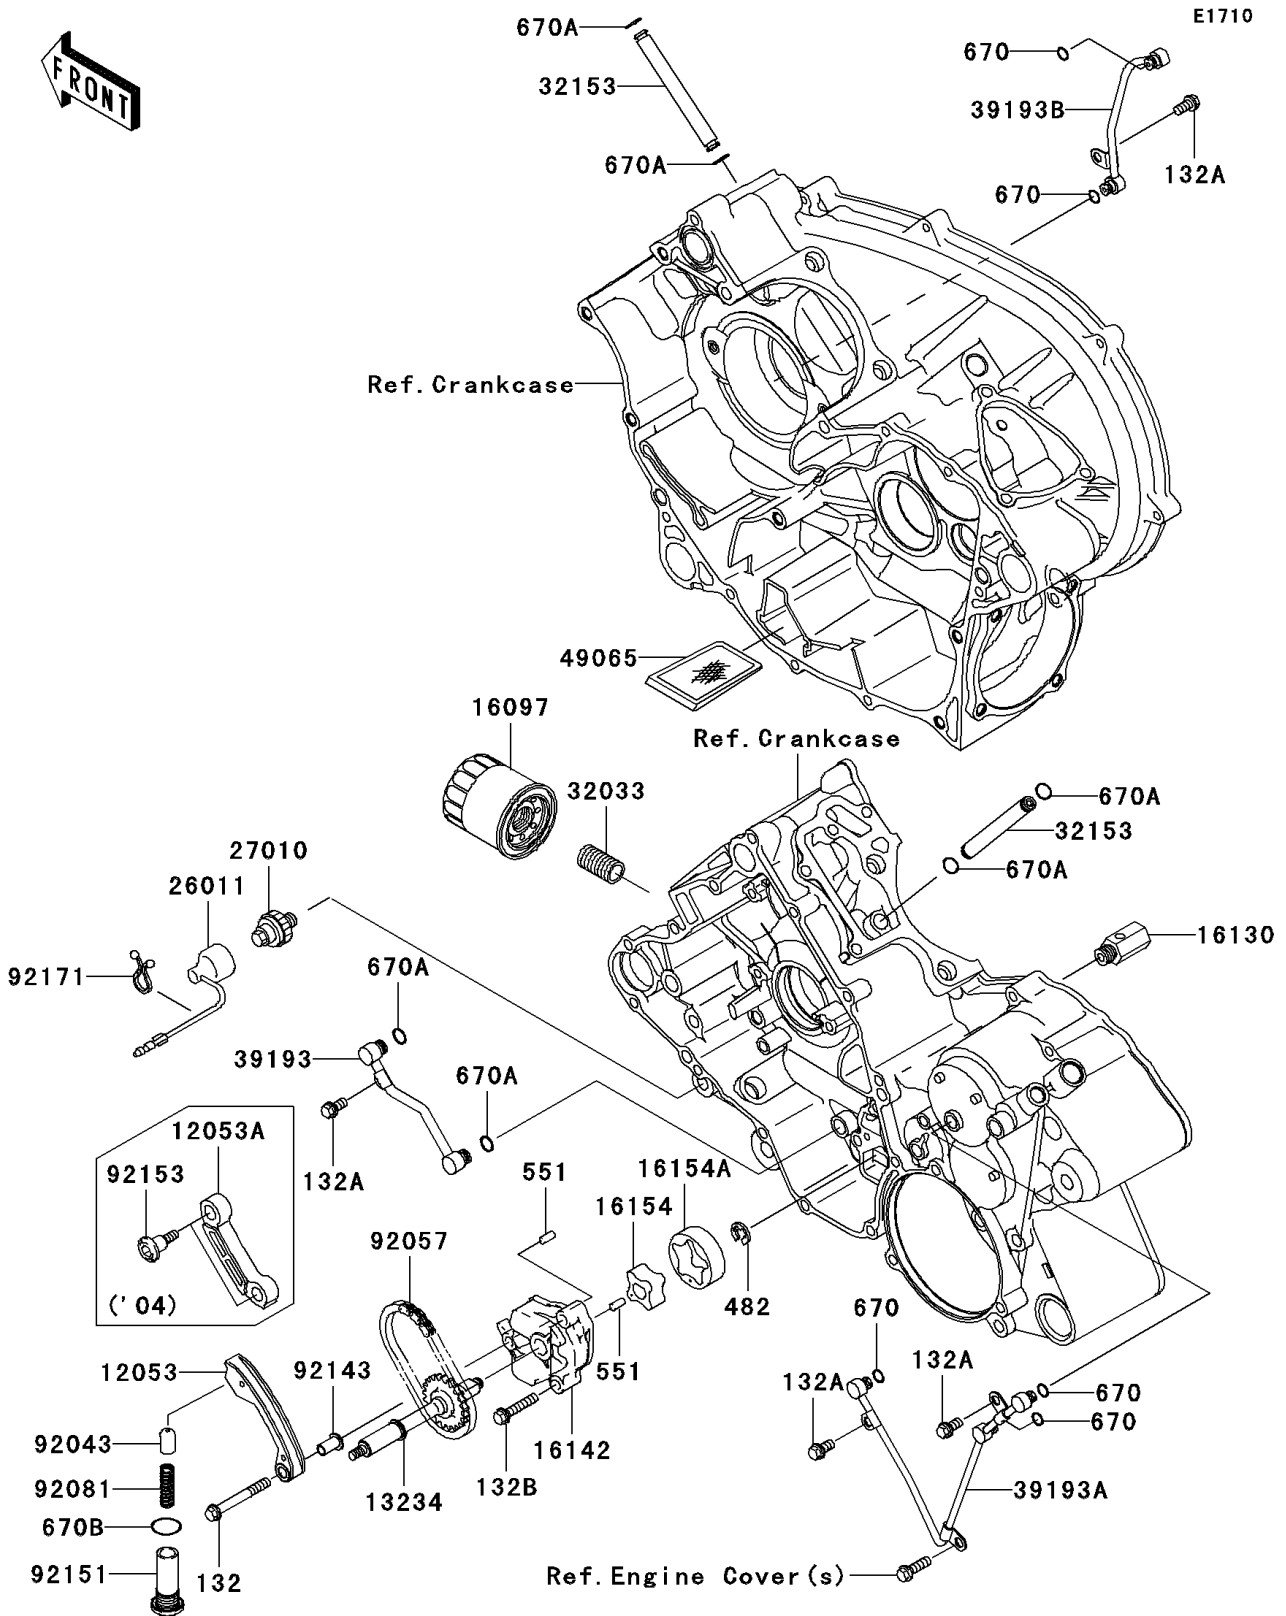

2004 KFX700 V Force PARTS DIAGRAM

Oil Pump/Oil Filter

2004 KFX700 V Force PARTS LIST

Oil Pump/Oil Filter

ITEM NAME	PART NUMBER	QUANTITY
BOLT-FLANGED-SMALL (Ref # 132)	132J0650	1
BOLT-FLANGED-SMALL (Ref # 132A)	132Y0612	4
BOLT-FLANGED-SMALL (Ref # 132B)	132Y0630	2
CIRCLIP-TYPE-E,6MM (Ref # 482)	482J6000	1
PIN-DOWEL,4X8 (Ref # 551)	551A0408	2
O RING (Ref # 670)	670D1505	5
O RING,7MM (Ref # 670A)	670D1507	6
O RING,16MM (Ref # 670B)	670D2016	1
GUIDE-CHAIN,SLACK (Ref # 12053)	12053-1440	1
GUIDE-CHAIN,TENSION (Ref # 12053A)	12053-1443	1
SHAFT-COMP,OIL PUMP (Ref # 13234)	13234-1112	1
FILTER-ASSY-OIL (Ref # 16097)	16097-1072	1
VALVE-ASSY-RELIEF (Ref # 16130)	16130-1058	1
COVER-PUMP (Ref # 16142)	16142-1162	1
ROTOR-PUMP,INNER (Ref # 16154)	16154-2059	1
ROTOR-PUMP,OUTER (Ref # 16154A)	16154-2060	1
WIRE-LEAD (Ref # 26011)	26011-1755	1
SWITCH,OIL PRESSURE (Ref # 27010)	27010-1313	1
PIPE,OIL FILTER (Ref # 32033)	32033-1535	1
PIPE (Ref # 32153)	32153-1189	2
PIPE-OIL,CRANKSHAFT (Ref # 39193)	39193-1052	1
PIPE-OIL,CRANKCASE,LH (Ref # 39193A)	39193-1053	1
PIPE-OIL,CRANKCASE,RH (Ref # 39193B)	39193-1054	1
FILTER-OIL (Ref # 49065)	49065-1086	1
PIN (Ref # 92043)	92043-076	1
CHAIN,OIL PUMP (Ref # 92057)	92057-1538	1
SPRING (Ref # 92081)	92081-112	1
COLLAR (Ref # 92143)	92143-1857	1
BOLT (Ref # 92151)	92151-1781	1

2004 KFX700 V Force PARTS LIST

Oil Pump/Oil Filter

ITEM NAME	PART NUMBER	QUANTITY
BOLT (Ref # 92153)	92153-1200	2
CLAMP (Ref # 92171)	92171-1329	1