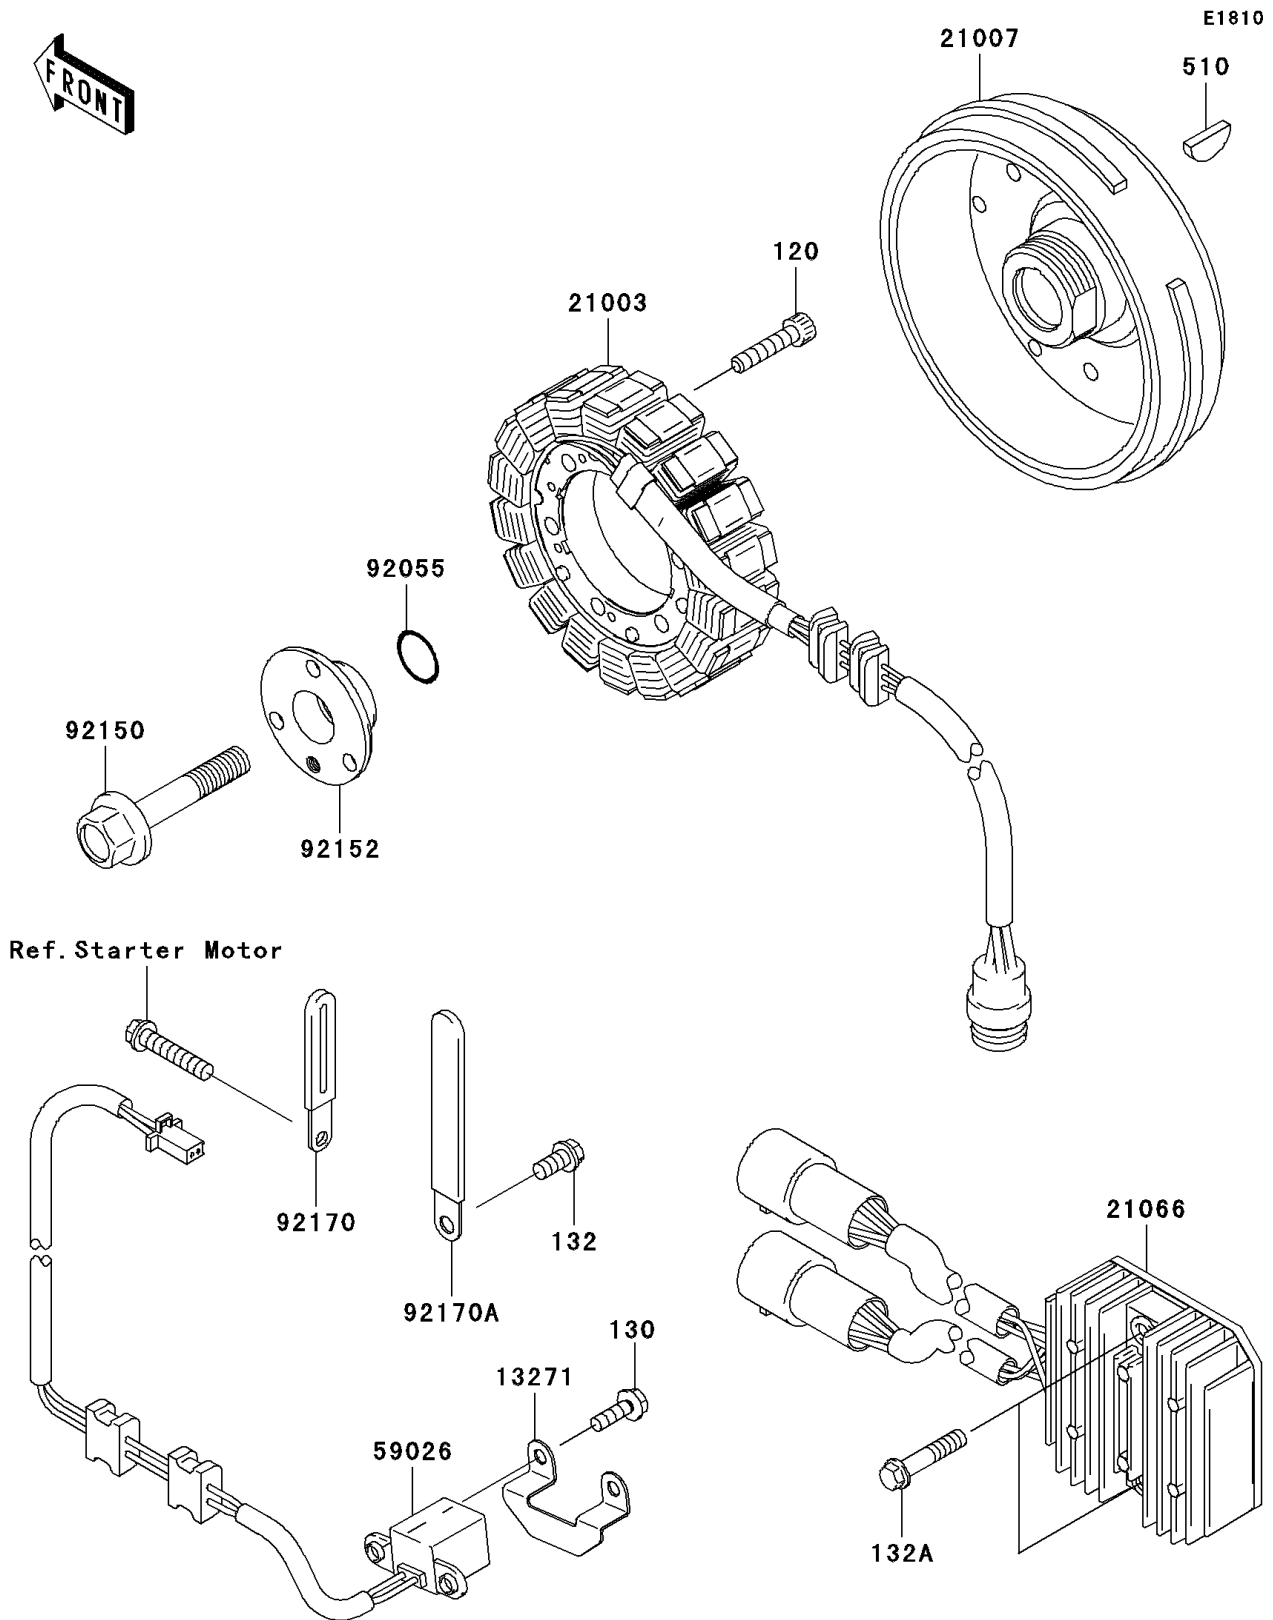

2004 KFX700 V Force PARTS DIAGRAM

Generator

2004 KFX700 V Force PARTS LIST

Generator

ITEM NAME	PART NUMBER	QUANTITY
BOLT-SOCKET,6X28 (Ref # 120)	120P0628	3
BOLT-FLANGED (Ref # 130)	130G0516	2
BOLT-FLANGED-SMALL (Ref # 132)	132Y0612	1
BOLT-FLANGED-SMALL (Ref # 132A)	132Y0630	2
KEY-WOODRUFF (Ref # 510)	510A4200	1
PLATE (Ref # 13271)	13271-1369	1
STATOR (Ref # 21003)	21003-0003	1
ROTOR (Ref # 21007)	21007-1367	1
REGULATOR-VOLTAGE (Ref # 21066)	21066-1112	1
COIL-PULSING (Ref # 59026)	59026-1159	1
RING-O,19.8X2.2 (Ref # 92055)	92055-1215	1
BOLT,PULLEY (Ref # 92150)	92150-1987	1
COLLAR,20X51X17 (Ref # 92152)	92152-1467	1
CLAMP (Ref # 92170)	92170-1514	1
CLAMP (Ref # 92170A)	92170-1925	1