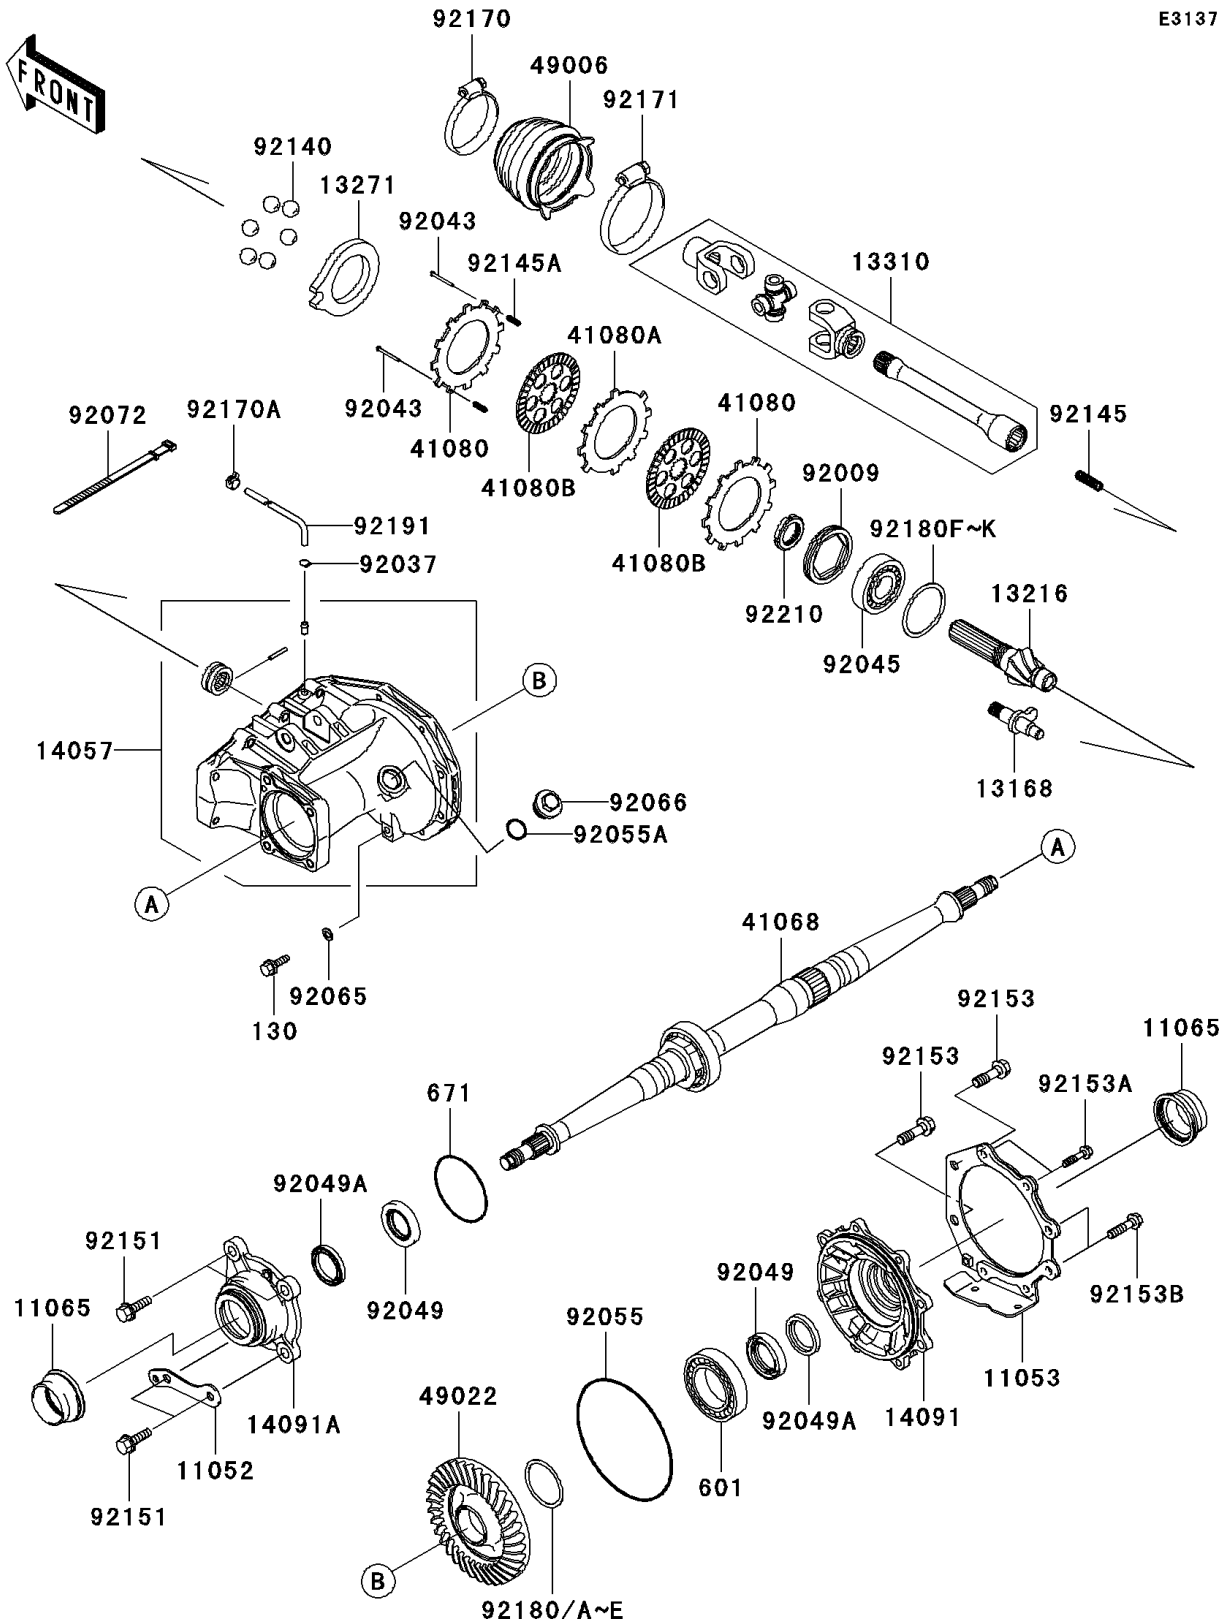

# 2004 KFX700 V Force PARTS DIAGRAM

Drive Shaft-Rear

E3137

### Drive Shaft-Rear

ITEM NAME	PART NUMBER	QUANTITY
BRACKET,REAR GUARD (Ref # 11052)	11052-1348	1
BRACKET (Ref # 11053)	11053-0216	1
CAP (Ref # 11065)	11065-1260	2
LEVER,BRAKE (Ref # 13168)	13168-1687	1
GEAR-COMP,RR,8T (Ref # 13216)	13216-0002	1
PLATE,CAM (Ref # 13271)	13271-1938	1
SHAFT-ASSY,RR DRIVE SHAFT (Ref # 13310)	13310-1026	1
CASE-COMP-GEAR (Ref # 14057)	14057-0001	1
COVER,RH (Ref # 14091)	14091-0028	1
COVER,LH (Ref # 14091A)	14091-1422	1
AXLE,RR,DRIVE SHAFT (Ref # 41068)	41068-0003	1
DISC,PRESSURE (Ref # 41080)	41080-1483	2
DISC,SEPARATER (Ref # 41080A)	41080-1484	1
DISC,FRICTION (Ref # 41080B)	41080-1538	2
BOOT,RR DRIVE SHAFT (Ref # 49006)	49006-1358	1
GEAR-BEVEL,RR,35T (Ref # 49022)	49022-0004	1
SCREW (Ref # 92009)	92009-1667	1
CLAMP,HOSE (Ref # 92037)	92037-1104	1
PIN,3X35 (Ref # 92043)	92043-1617	2
BEARING-BALL,BX30-1C3 (Ref # 92045)	92045-1391	1
SEAL-OIL,HTC40X58X8 (Ref # 92049)	92049-0012	2
SEAL-OIL,SC40X52X7 (Ref # 92049A)	92049-0013	2
RING-O,156.3X3.7 (Ref # 92055)	92055-0004	1
RING-O,25.7X2.4 (Ref # 92055A)	92055-1136	1
GASKET (Ref # 92065)	92065-023	1
PLUG (Ref # 92066)	92066-1303	1
BAND,L=186 (Ref # 92072)	92072-056	2
BALL,D/O#12 (Ref # 92140)	92140-1064	6
SPRING,RR DRIVE SHAFT (Ref # 92145)	92145-1300	1