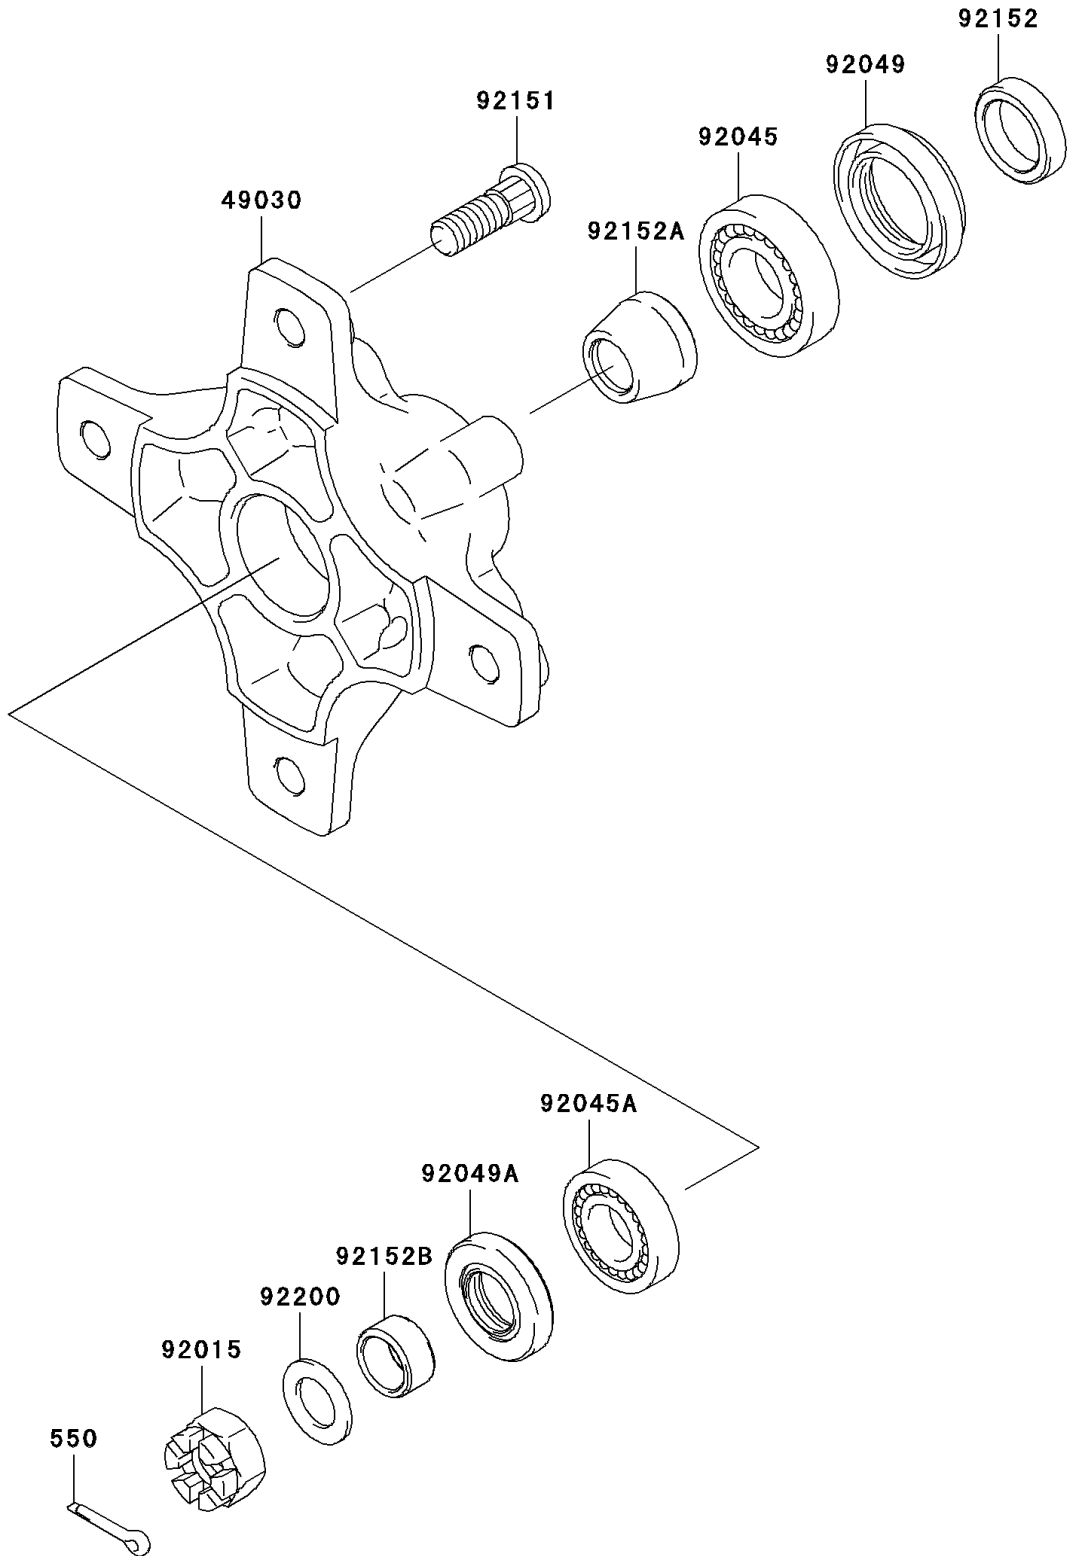

2004 KFX700 V Force PARTS DIAGRAM

Front Hub

F2230

2004 KFX700 V Force PARTS LIST

Front Hub

ITEM NAME	PART NUMBER	QUANTITY
PIN-COTTER,3.0X30 (Ref # 550)	550D3030	2
HUB,FR (Ref # 49030)	49030-1142	2
NUT,CASTLE,14MM (Ref # 92015)	92015-1765	2
BEARING-BALL,60042RD (Ref # 92045)	92045-3705	2
BEARING-BALL,62022RD (Ref # 92045A)	92045-3721	2
SEAL-OIL,MT028N1 (Ref # 92049)	92049-1612	2
SEAL-OIL,MHSA20X35X7 (Ref # 92049A)	92049-1613	2
BOLT,10X29.5 (Ref # 92151)	92151-1392	8
COLLAR,21.2X28X7 (Ref # 92152)	92152-1461	2
COLLAR (Ref # 92152A)	92152-1462	2
COLLAR,15.2X20X10 (Ref # 92152B)	92152-1463	2
WASHER,14.5X24X1.6 (Ref # 92200)	92200-1171	2