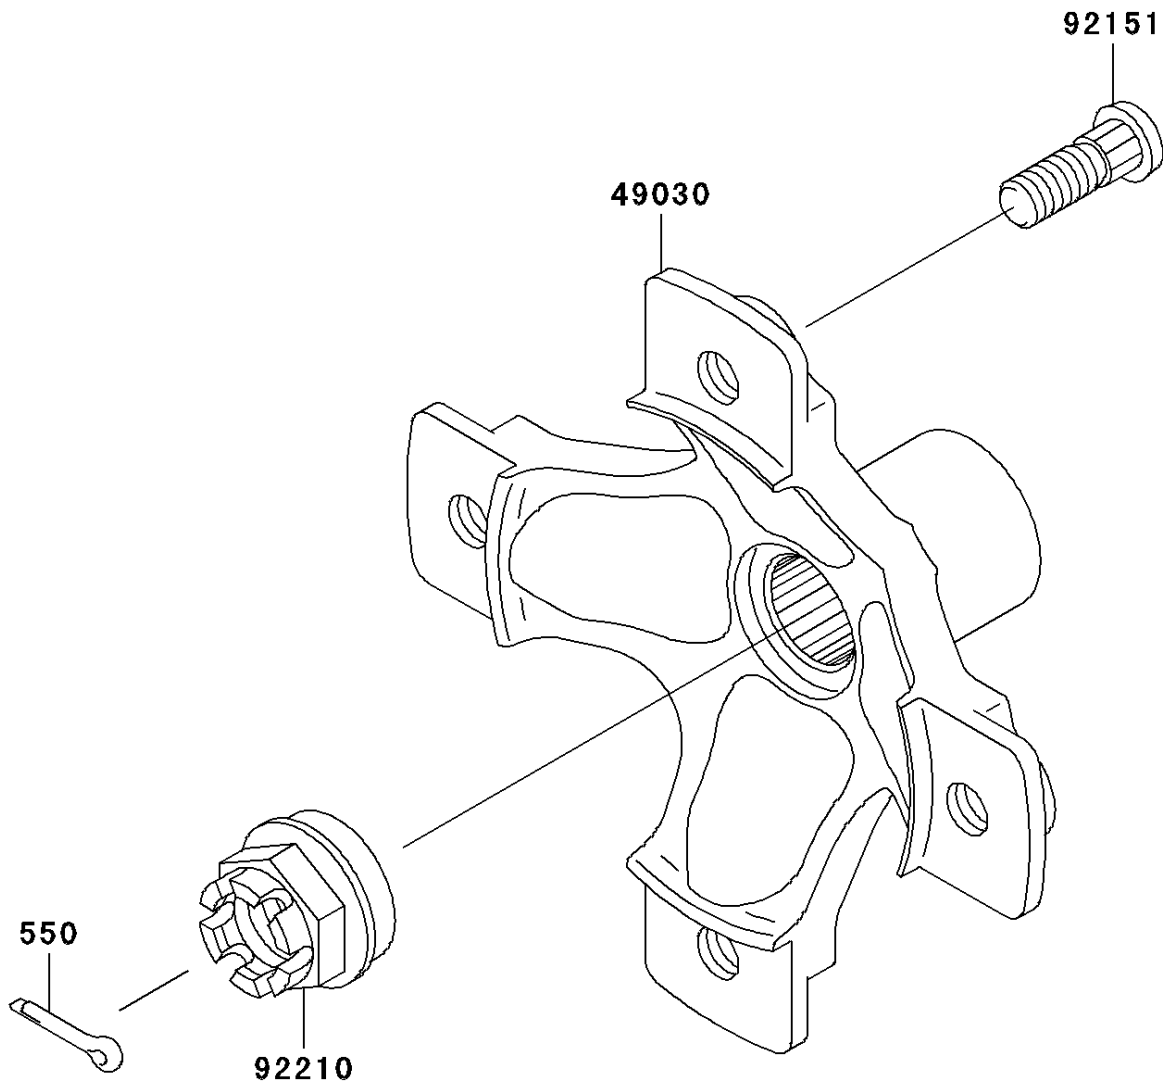

2004 KFX700 V Force PARTS DIAGRAM

Rear Hub

F2240

2004 KFX700 V Force PARTS LIST

Rear Hub

ITEM NAME	PART NUMBER	QUANTITY
PIN-COTTER,4.0X25 (Ref # 550)	550D4025	2
HUB,RR (Ref # 49030)	49030-1140	2
BOLT,10X29.5 (Ref # 92151)	92151-1392	8
NUT,CASTLE,20MM (Ref # 92210)	92210-1381	2