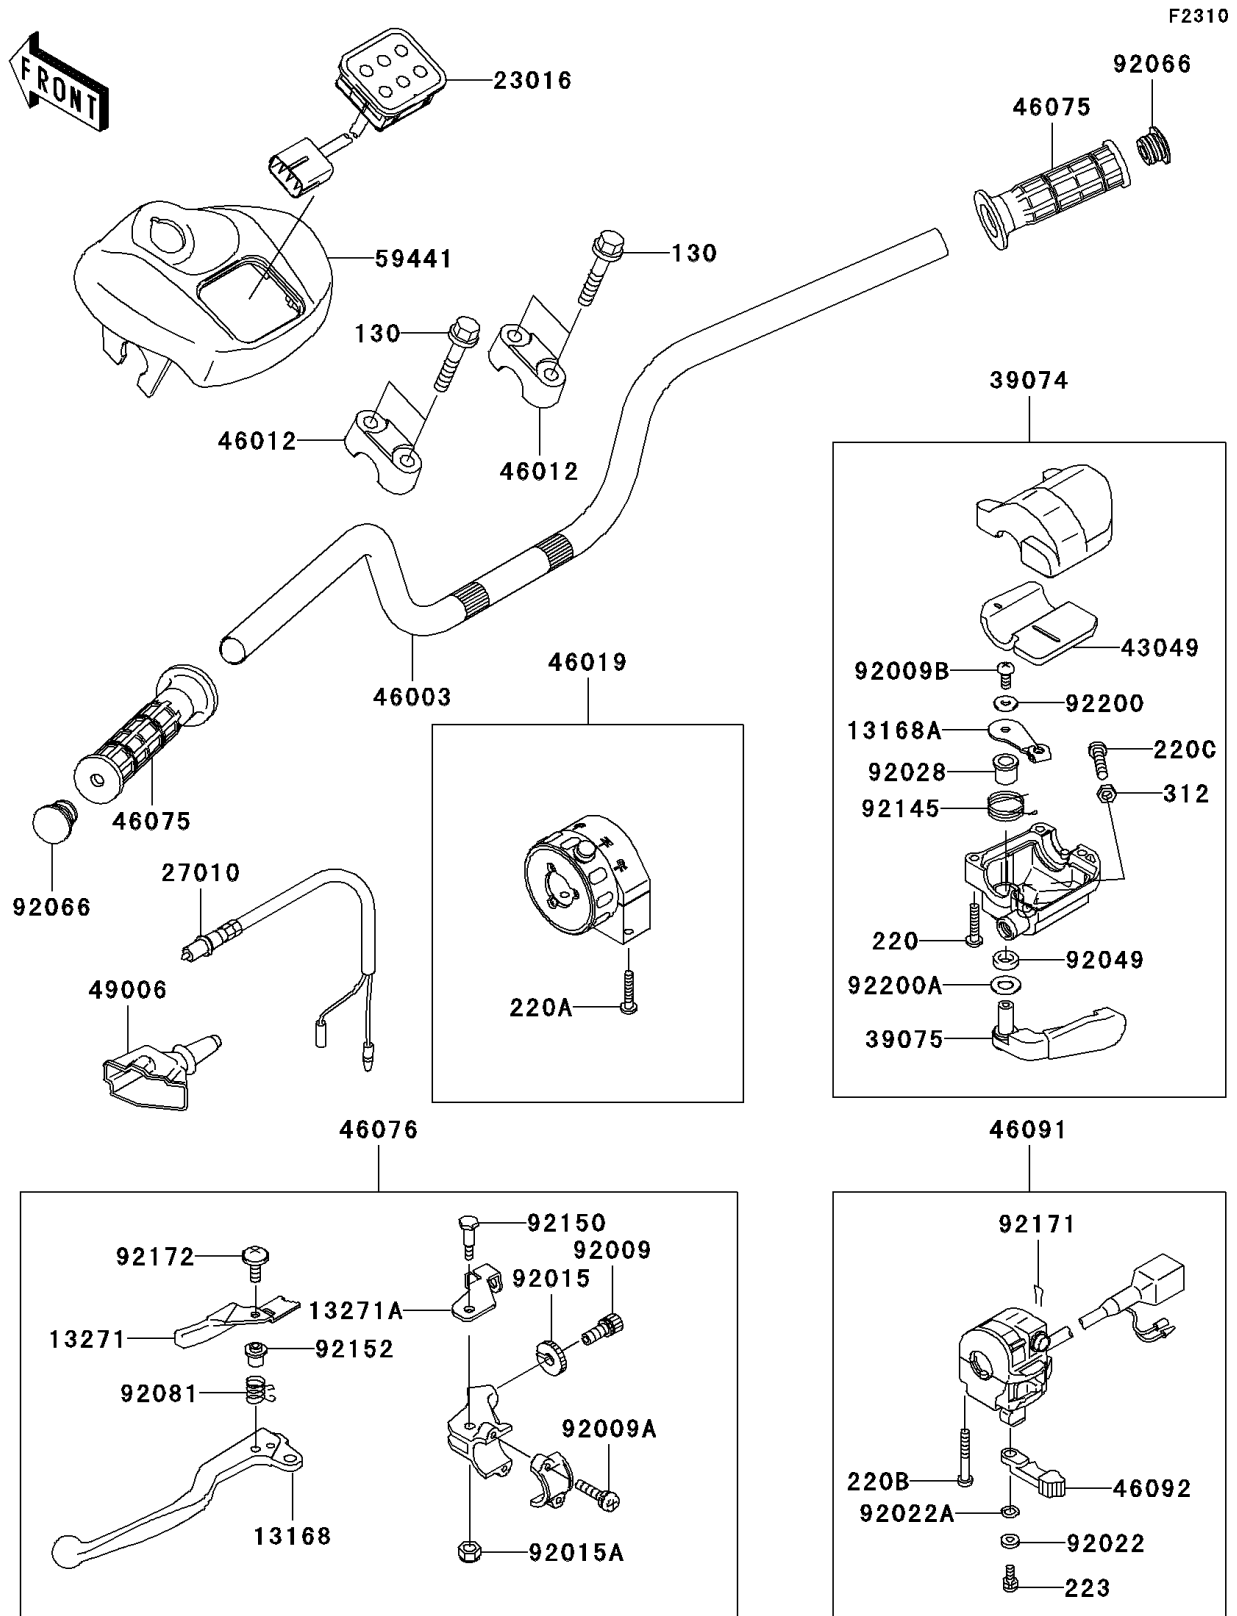

2004 KFX700 V Force PARTS DIAGRAM

Handlebar

2004 KFX700 V Force PARTS LIST

Handlebar

ITEM NAME	PART NUMBER	QUANTITY
BOLT-FLANGED (Ref # 130)	130P0860	4
SCREW-PAN-CROS (Ref # 220)	220C0520	3
SCREW-PAN-CROS (Ref # 220A)	220C0525	2
SCREW-PAN-CROS (Ref # 220B)	220C0535	2
LEVER,LH (Ref # 13168)	13168-0002	1
LEVER (Ref # 13168A)	13168-1715	1
PLATE,LEVER LOCK (Ref # 13271)	13271-0011	1
PLATE,LOCK (Ref # 13271A)	13271-1259	1
LAMP-ASSY (Ref # 23016)	23016-0002	1
SWITCH,BRAKE (Ref # 27010)	27010-1294	1
LEVER-ASSY-THROTTLE (Ref # 39074)	39074-0001	1
LEVER-THROTTLE (Ref # 39075)	39075-1062	1
PACKING (Ref # 43049)	43049-1088	1
HANDLE,G.GRAY (Ref # 46003)	46003-0001-HN	1
HOLDER-HANDLE (Ref # 46012)	46012-1168	2
GRIP-ASSY,SHIFT CONTROL (Ref # 46019)	46019-1122	1
GRIP (Ref # 46075)	46075-1210	2
LEVER-ASSY-GRIP,LH (Ref # 46076)	46076-1258	1
HOUSING-ASSY-CONTROL,LH (Ref # 46091)	46091-1848	1
LEVER-GRIP,CHOKE (Ref # 46092)	46092-1217	1
BOOT (Ref # 49006)	49006-1261	1
COVER-HANDLE,BLACK (Ref # 59441)	59441-1173-6D	1
SCREW,CABLE ADJUST,8MM (Ref # 92009)	92009-1435	1
SCREW,6X20 (Ref # 92009A)	92009-1841	2
SCREW (Ref # 92009B)	92009-1959	1
NUT,CABLE ADJUST LOCK,8MM (Ref # 92015)	92015-1596	1
NUT (Ref # 92015A)	92015-1829	1
WASHER,5MM (Ref # 92022)	92022-1837	1
WASHER,WAVE,5MM (Ref # 92022A)	92022-1838	1

2004 KFX700 V Force PARTS LIST

Handlebar

ITEM NAME	PART NUMBER	QUANTITY
BUSHING (Ref # 92028)	92028-1986	1
SEAL-OIL (Ref # 92049)	92049-1578	1
PLUG (Ref # 92066)	92066-1550	2
SPRING,LOCK RETURN (Ref # 92081)	92081-1358	1
SPRING (Ref # 92145)	92145-1392	1
BOLT (Ref # 92150)	92150-1420	1
COLLAR (Ref # 92152)	92152-1176	1
CLAMP,CLIP (Ref # 92171)	92171-1095	1
SCREW,5X20 (Ref # 92172)	92172-0078	1
WASHER (Ref # 92200)	92200-1558	1
WASHER (Ref # 92200A)	92200-1559	1
SCREW-PAN-CROS,6X25,BLACK (Ref # 220C)	220C0625	1
SCREW-PAN-WS-CROS (Ref # 223)	223C0512	1
NUT-HEX,6MM,BLACK (Ref # 312)	312C0600	1