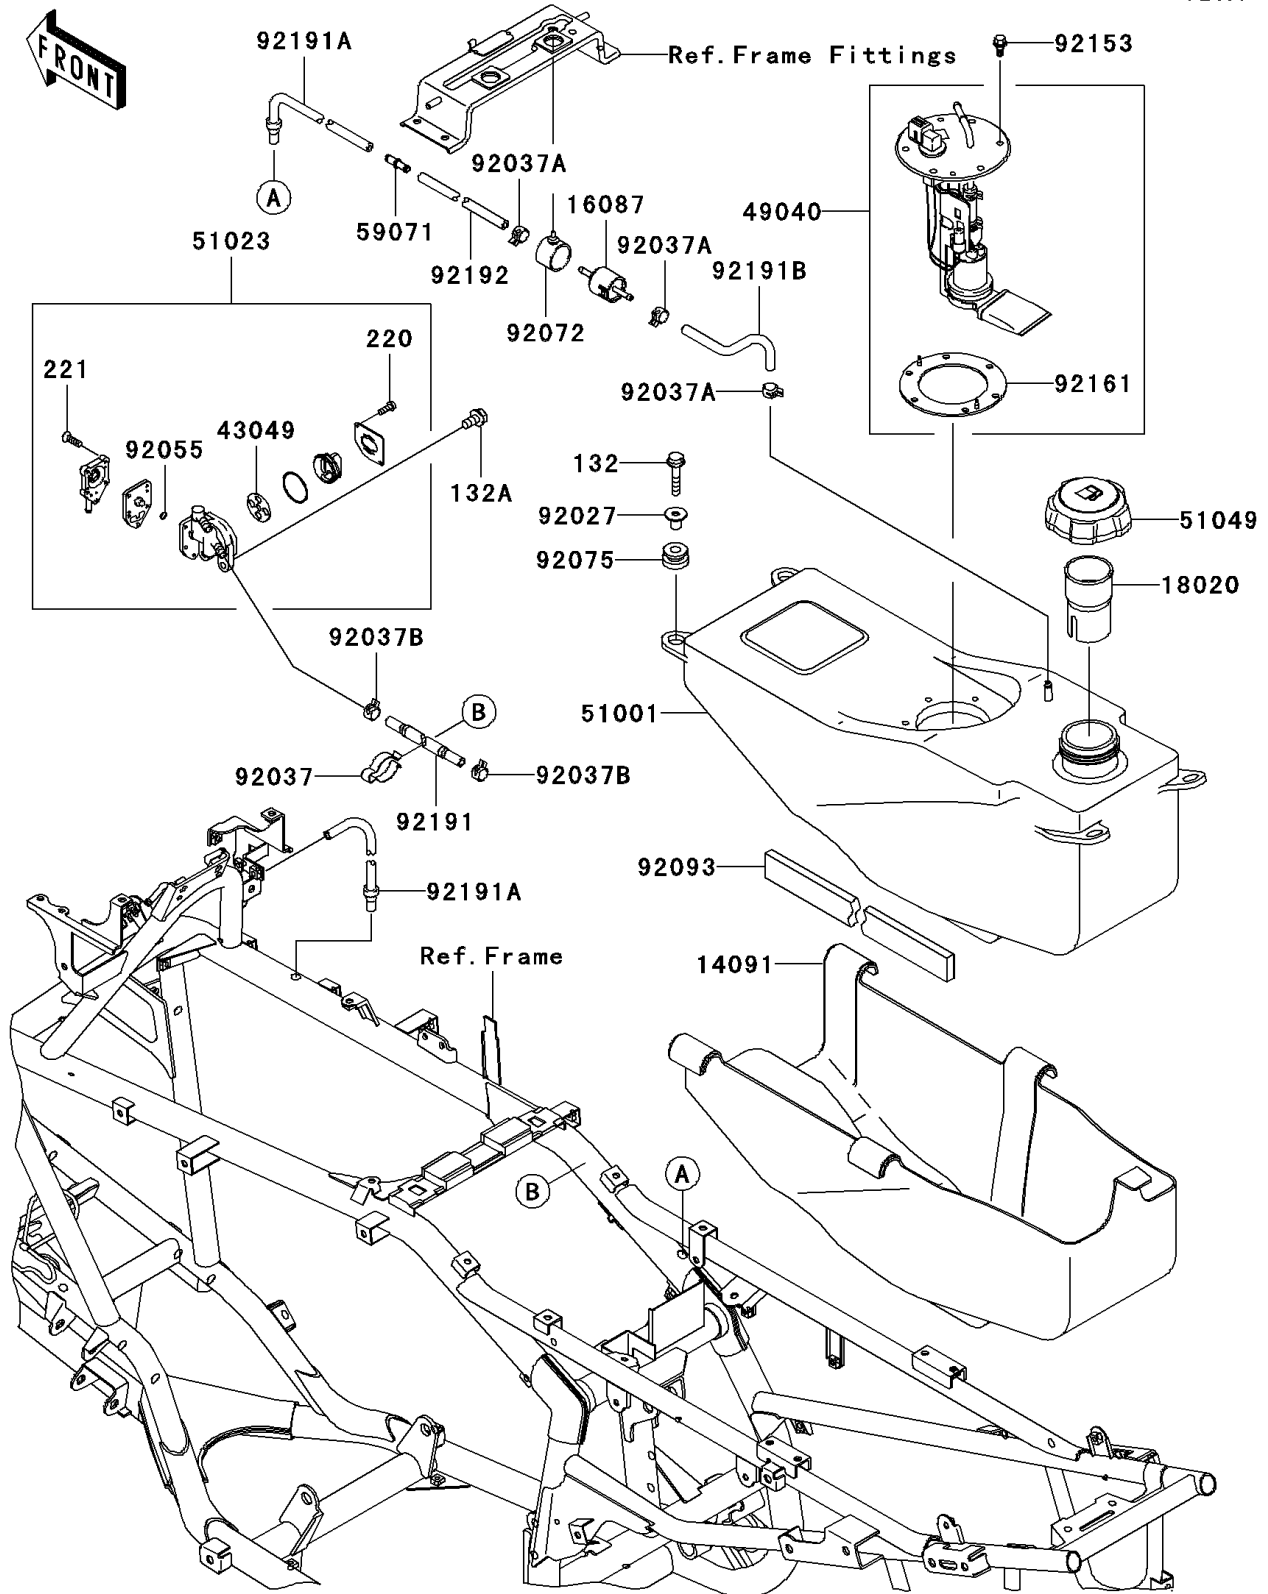

2004 KFX700 V Force PARTS DIAGRAM

Fuel Tank

F2410

2004 KFX700 V Force PARTS LIST

Fuel Tank

ITEM NAME	PART NUMBER	QUANTITY
BOLT-FLANGED-SMALL (Ref # 132)	132G0630	4
BOLT-FLANGED-SMALL (Ref # 132A)	132J0612	2
SCREW-PAN-CROS (Ref # 220)	220B0308	2
SCREW-CSK-CROS,4X14 (Ref # 221)	221B0414	5
COVER,FUEL TANK (Ref # 14091)	14091-1513	1
VALVE-CHECK (Ref # 16087)	16087-1054	1
BAFFLE (Ref # 18020)	18020-1307	1
PACKING (Ref # 43049)	43049-1103	1
PUMP-FUEL (Ref # 49040)	49040-1080	1
TANK-COMP-FUEL (Ref # 51001)	51001-0013	1
TAP-ASSY,FUEL (Ref # 51023)	51023-1406	1
CAP-TANK,FUEL (Ref # 51049)	51049-1128	1
JOINT (Ref # 59071)	59071-3717	1
COLLAR,L=16.1 (Ref # 92027)	92027-1847	4
CLAMP (Ref # 92037)	92037-093	1
CLAMP,TUBE (Ref # 92037A)	92037-1461	3
CLAMP,TUBE (Ref # 92037B)	92037-1505	2
RING-O (Ref # 92055)	92055-1664	1
BAND (Ref # 92072)	92072-1438	1
DAMPER (Ref # 92075)	92075-1787	4
SEAL (Ref # 92093)	92093-0007	1
BOLT,FLANGED,5MM (Ref # 92153)	92153-0361	6
DAMPER,FUEL PUMP (Ref # 92161)	92161-0027	1
TUBE,5.3X10.5X850 (Ref # 92191)	92191-0034	1
TUBE,TANK BREATHER (Ref # 92191A)	92191-1666	2
TUBE,CHECK VALVE-TANK (Ref # 92191B)	92191-1773	1
TUBE,JOINT-CHECK VALVE (Ref # 92192)	92192-0020	1