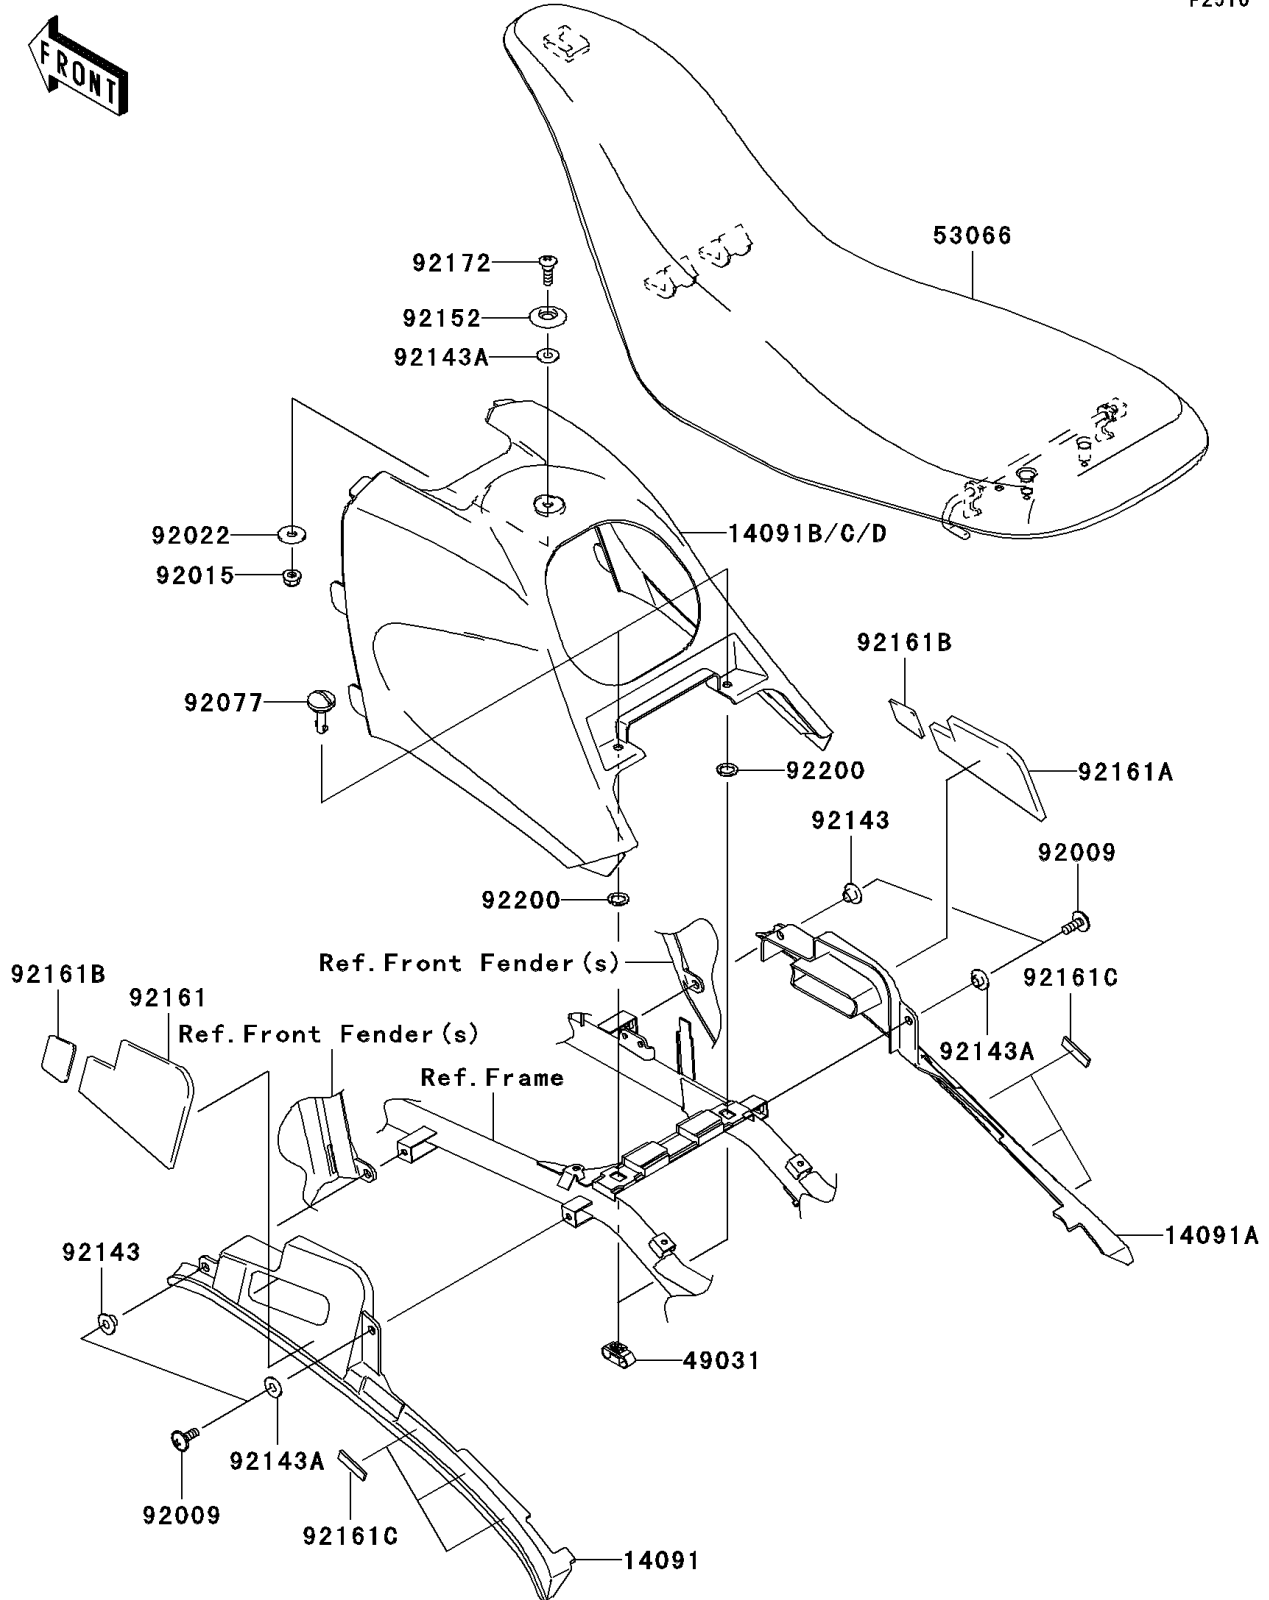

2004 KFX700 V Force PARTS DIAGRAM

Seat

F2510

2004 KFX700 V Force PARTS LIST

Seat

ITEM NAME	PART NUMBER	QUANTITY
COVER,SIDE,LH,F.BLACK (Ref # 14091)	14091-0089-6Z	1
COVER,SIDE,RH,F.BLACK (Ref # 14091A)	14091-0090-6Z	1
COVER,AIR CLEANER,I.M.CARBON (Ref # 14091B)	14091-0205-380	1
COVER,AIR CLEANER,I.L.RED (Ref # 14091C)	14091-0205-383	1
LATCH (Ref # 49031)	49031-1060	2
SEAT-ASSY,BLACK (Ref # 53066)	53066-0003-MA	1
SCREW,6X16 (Ref # 92009)	92009-1621	4
NUT,LOCK,FLANGED,6MM (Ref # 92015)	92015-1603	1
WASHER,6.5X20X1.6 (Ref # 92022)	92022-125	1
KNOB (Ref # 92077)	92077-1129	2
COLLAR (Ref # 92143)	92143-1057	2
COLLAR (Ref # 92143A)	92143-1087	3
COLLAR (Ref # 92152)	92152-1346	1
DAMPER,SIDE COVER,LH (Ref # 92161)	92161-0059	1
DAMPER,SIDE COVER,RH (Ref # 92161A)	92161-0060	1
DAMPER,SIDE COVER (Ref # 92161B)	92161-0061	2
DAMPER (Ref # 92161C)	92161-0090	6
SCREW,6X19.5 (Ref # 92172)	92172-0062	1
WASHER (Ref # 92200)	92200-1578	2