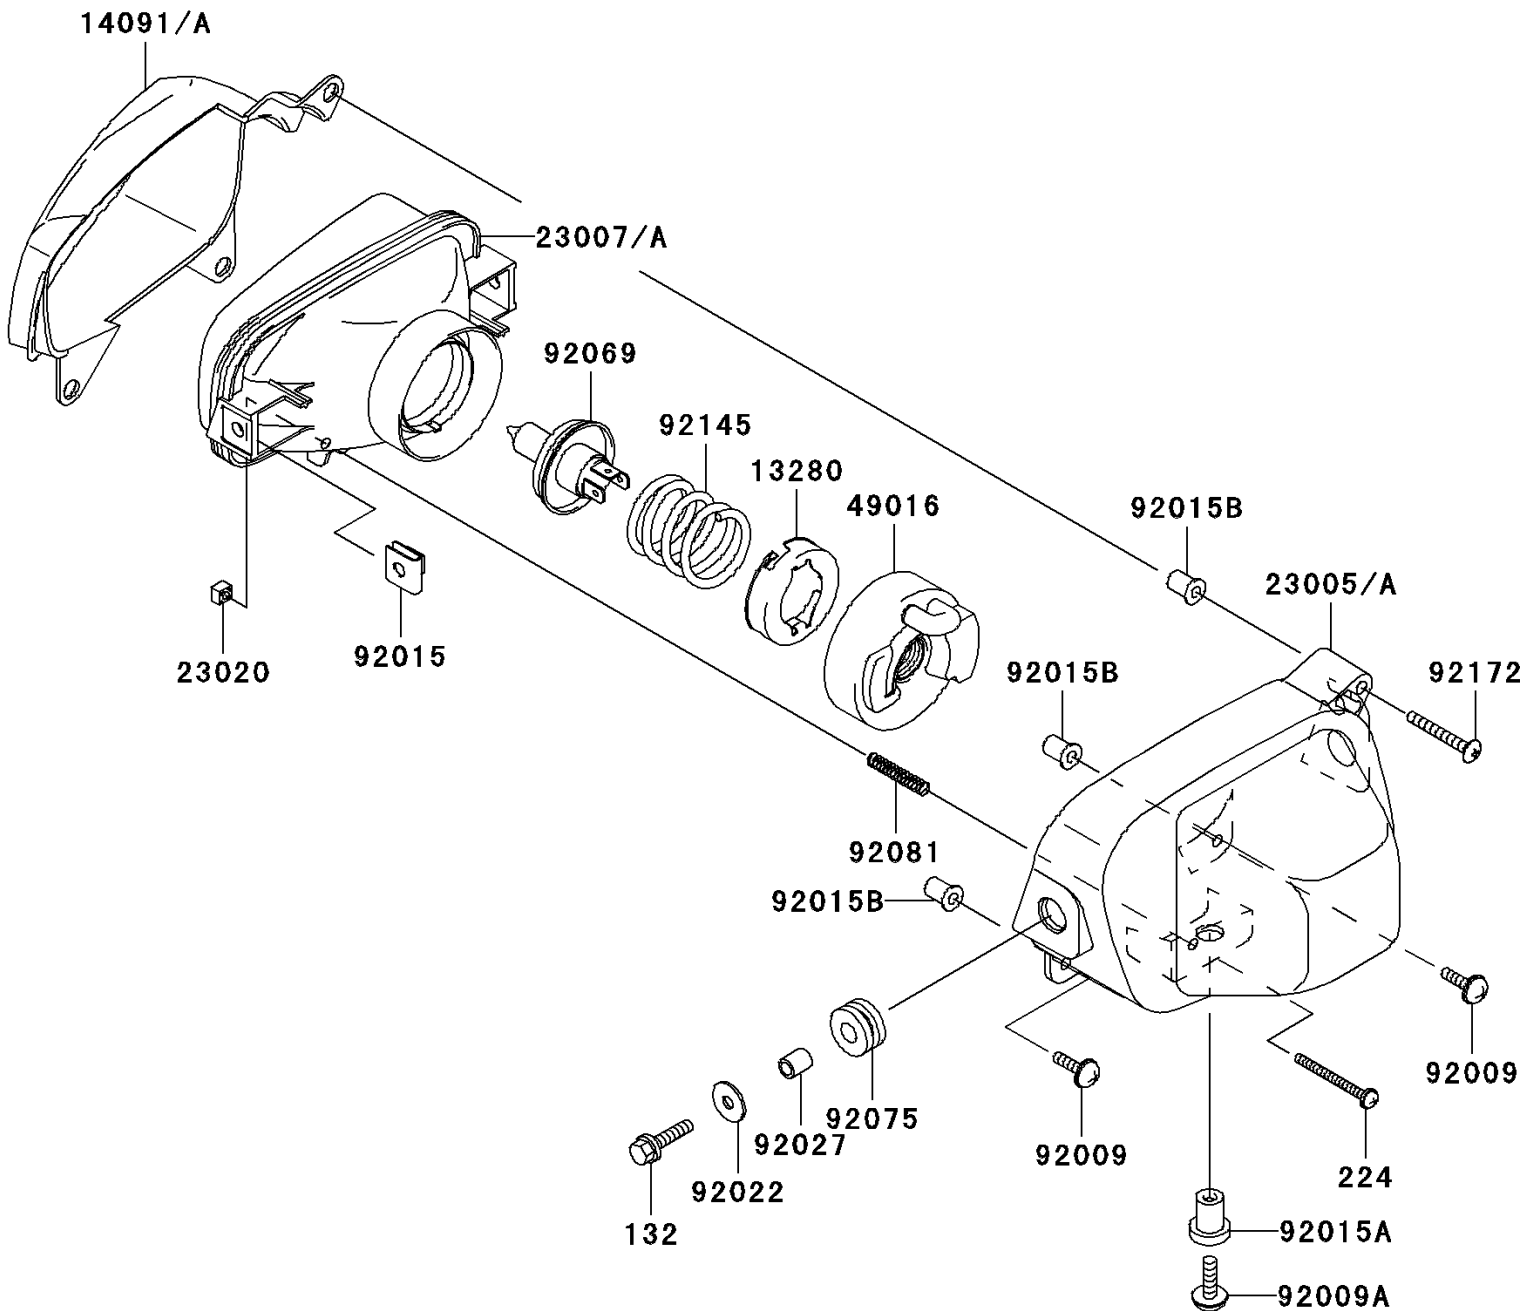

2004 KFX700 V Force PARTS DIAGRAM

Headlight(s)

F2710

2004 KFX700 V Force PARTS LIST

Headlight(s)

ITEM NAME	PART NUMBER	QUANTITY
BOLT-FLANGED-SMALL,6X25 (Ref # 132)	132H0625	4
SCREW-PAN-WP-CROS (Ref # 224)	224D0445	2
HOLDER,BULB SETTING (Ref # 13280)	13280-1198	2
COVER,HEAD LAMP GRILL,LH,BLACK (Ref # 14091)	14091-0061-6Z	1
COVER,HEAD LAMP GRILL,RH,BLACK (Ref # 14091A)	14091-0062-6Z	1
BODY-COMP-HEAD LAMP,LH (Ref # 23005)	23005-1180	1
BODY-COMP-HEAD LAMP,RH (Ref # 23005A)	23005-1181	1
LENS-COMP,HEAD LAMP,LH (Ref # 23007)	23007-1389	1
LENS-COMP,HEAD LAMP,RH (Ref # 23007A)	23007-1390	1
NUT,4MM,FOCUS ADJUST (Ref # 23020)	23020-018	2
COVER-SEAL,HEAD LAMP (Ref # 49016)	49016-1213	2
SCREW,5X16,BLACK (Ref # 92009)	92009-1654	4
SCREW,6X22 (Ref # 92009A)	92009-1664	2
NUT,6MM (Ref # 92015)	92015-1094	4
NUT,RUBBER,6MM (Ref # 92015A)	92015-1692	2
NUT,WELL,5MM (Ref # 92015B)	92015-1757	6
WASHER,6.5X20X1.6 (Ref # 92022)	92022-125	4
COLLAR,6.8X10X12 (Ref # 92027)	92027-162	4
BULB,12V 45/45W,T15 (Ref # 92069)	92069-1114	2
DAMPER (Ref # 92075)	92075-1690	4
SPRING,FOCUS ADJUST (Ref # 92081)	92081-1896	2
SPRING,BULB SETTING (Ref # 92145)	92145-1346	2
SCREW,5X40 (Ref # 92172)	92172-0063	2