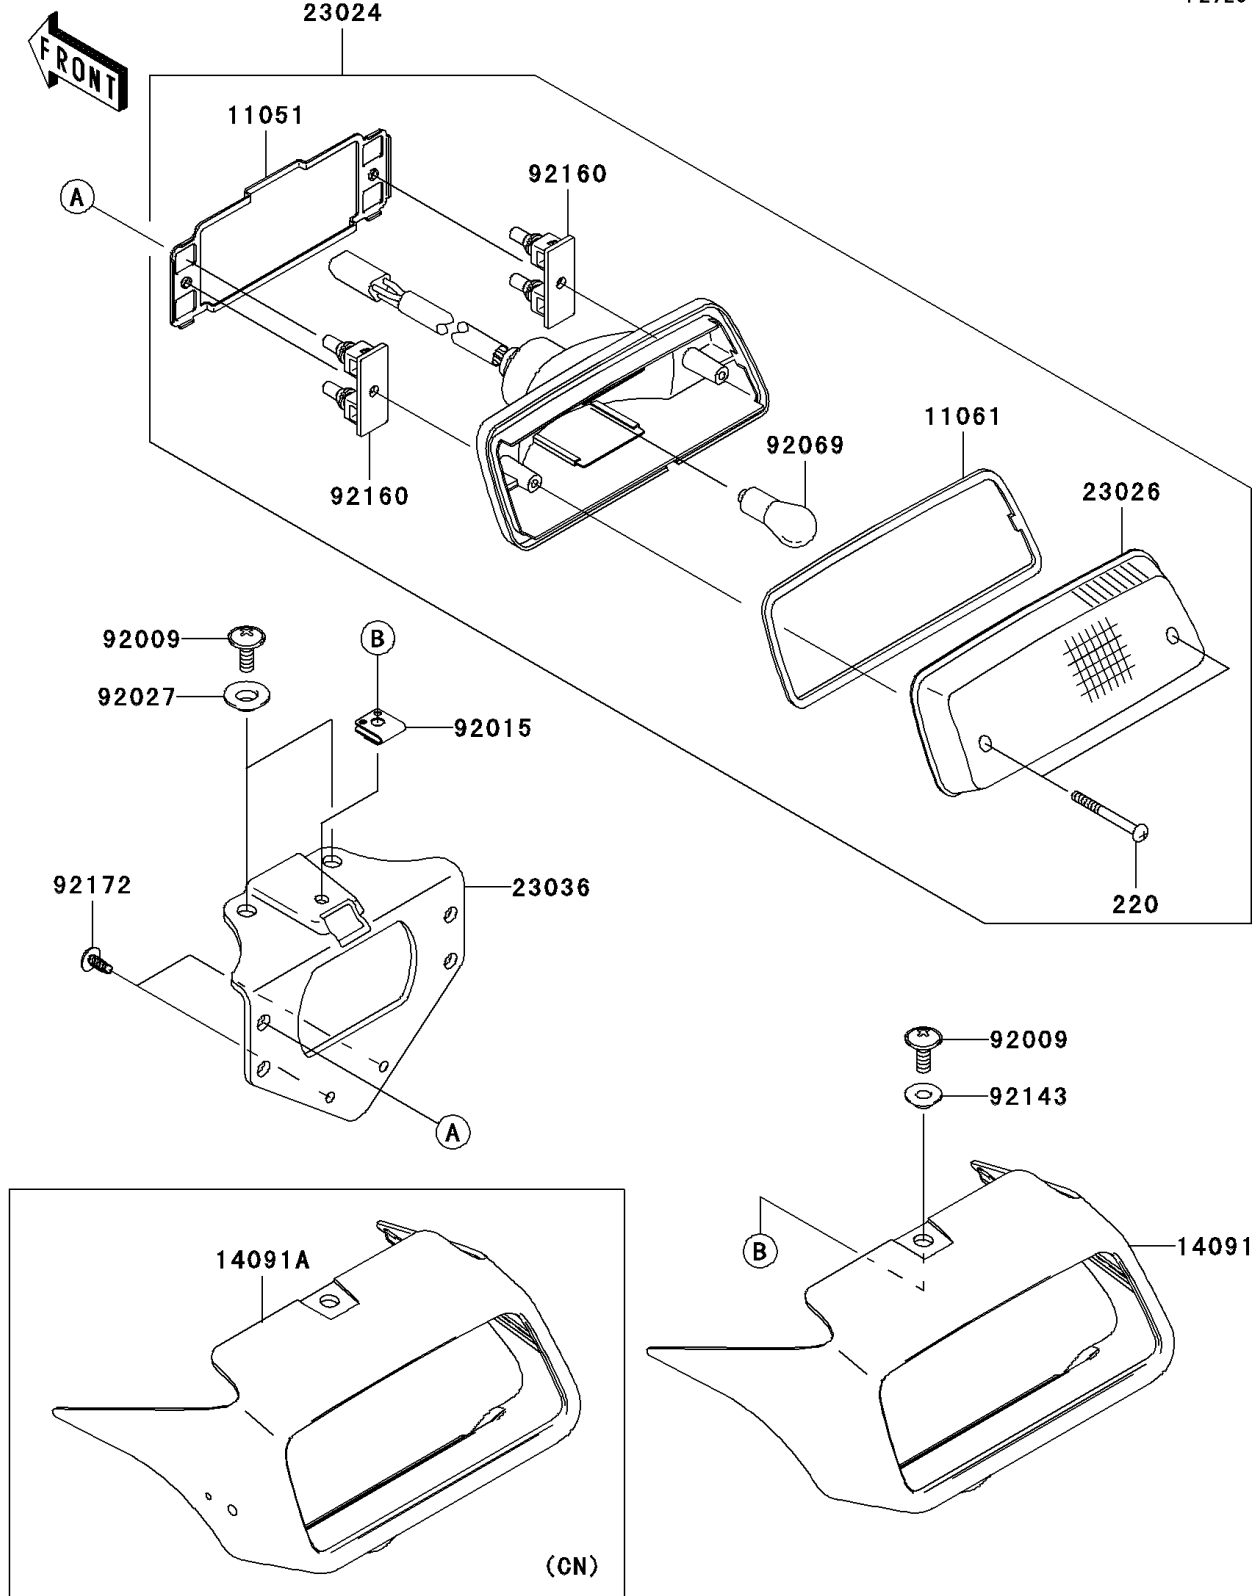

2004 KFX700 V Force PARTS DIAGRAM

Taillight(s)

F2720

2004 KFX700 V Force PARTS LIST

Taillight(s)

ITEM NAME	PART NUMBER	QUANTITY
SCREW-PAN-CROS (Ref # 220)	220B0440	2
BRACKET,TAIL LAMP (Ref # 11051)	11051-1870	1
GASKET,TAIL LAMP LENS (Ref # 11061)	11061-0055	1
LAMP-ASSY-TAIL (Ref # 23024)	23024-1130	1
LENS,TAIL LAMP (Ref # 23026)	23026-1230	1
BRACKET-TAIL LAMP (Ref # 23036)	23036-0001	1
SCREW,6X16 (Ref # 92009)	92009-1621	3
NUT,CLAMP,6MM (Ref # 92015)	92015-1678	1
COLLAR,L=4.7 (Ref # 92027)	92027-1964	2
BULB,12V 21/5W (Ref # 92069)	92069-063	1
COLLAR (Ref # 92143)	92143-1087	1
DAMPER,TAIL LAMP (Ref # 92160)	92160-1053	2
SCREW,TAPPING,5X10 (Ref # 92172)	92172-1061	2
COVER,TAIL LAMP,F.BLACK (Ref # 14091)	14091-0095-6Z	1
COVER,TAIL LAMP,F.BLACK (Ref # 14091A)	14091-0113-6Z	1