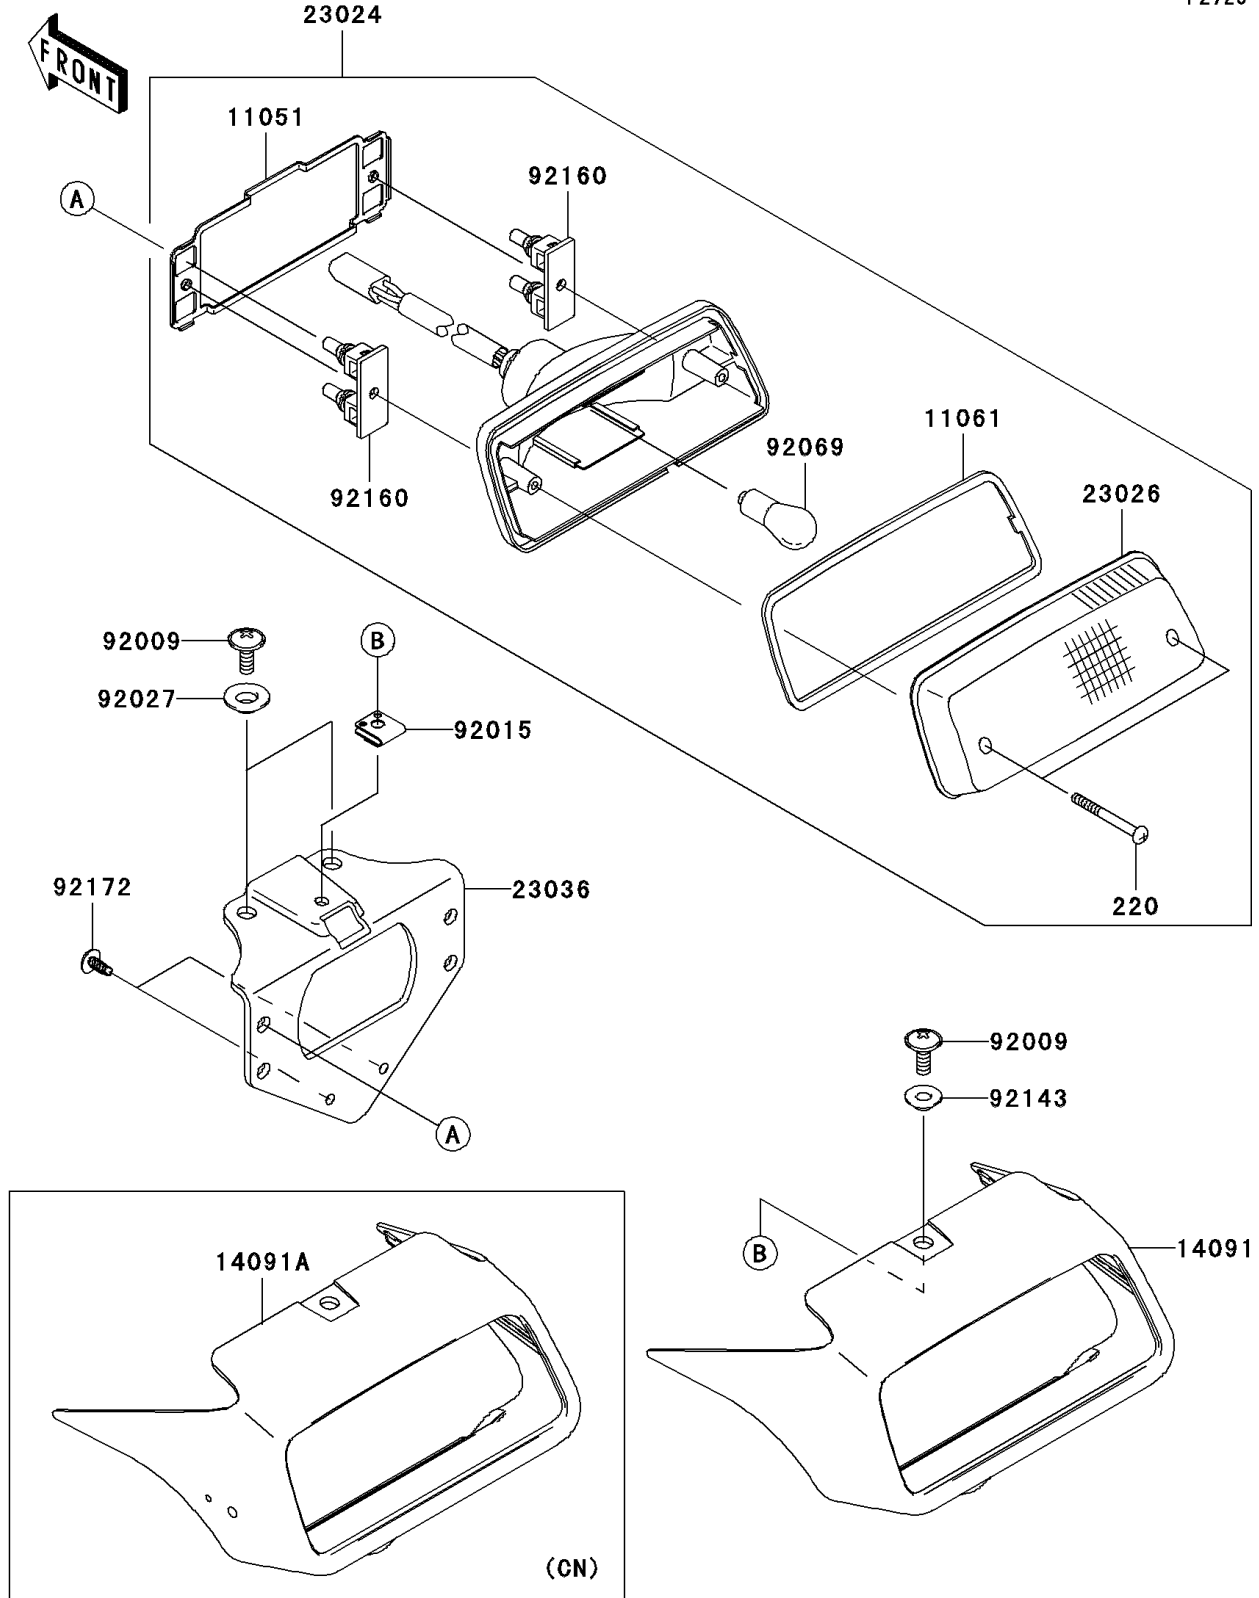

2004 KFX700 V Force PARTS DIAGRAM

Taillight(s)

F2720

2004 KFX700 V Force PARTS LIST

Taillight(s)

ITEM NAME	PART NUMBER	QUANTITY
SCREW-PAN-CROS (Ref # 220)	220B0440	2
BRACKET,TAIL LAMP (Ref # 11051)	11051-1870	1
GASKET,TAIL LAMP LENS (Ref # 11061)	11061-0055	1
LAMP-ASSY-TAIL (Ref # 23024)	23024-1130	1
LENS,TAIL LAMP (Ref # 23026)	23026-1230	1
BRACKET-TAIL LAMP (Ref # 23036)	23036-0001	1
SCREW,6X16 (Ref # 92009)	92009-1621	3
NUT,CLAMP,6MM (Ref # 92015)	92015-1678	1
COLLAR,L=4.7 (Ref # 92027)	92027-1964	2
BULB,12V 21/5W (Ref # 92069)	92069-063	1
COLLAR (Ref # 92143)	92143-1087	1
DAMPER,TAIL LAMP (Ref # 92160)	92160-1053	2
SCREW,TAPPING,5X10 (Ref # 92172)	92172-1061	2
COVER,TAIL LAMP,F.BLACK (Ref # 14091)	14091-0095-6Z	1
COVER,TAIL LAMP,F.BLACK (Ref # 14091A)	14091-0113-6Z	1