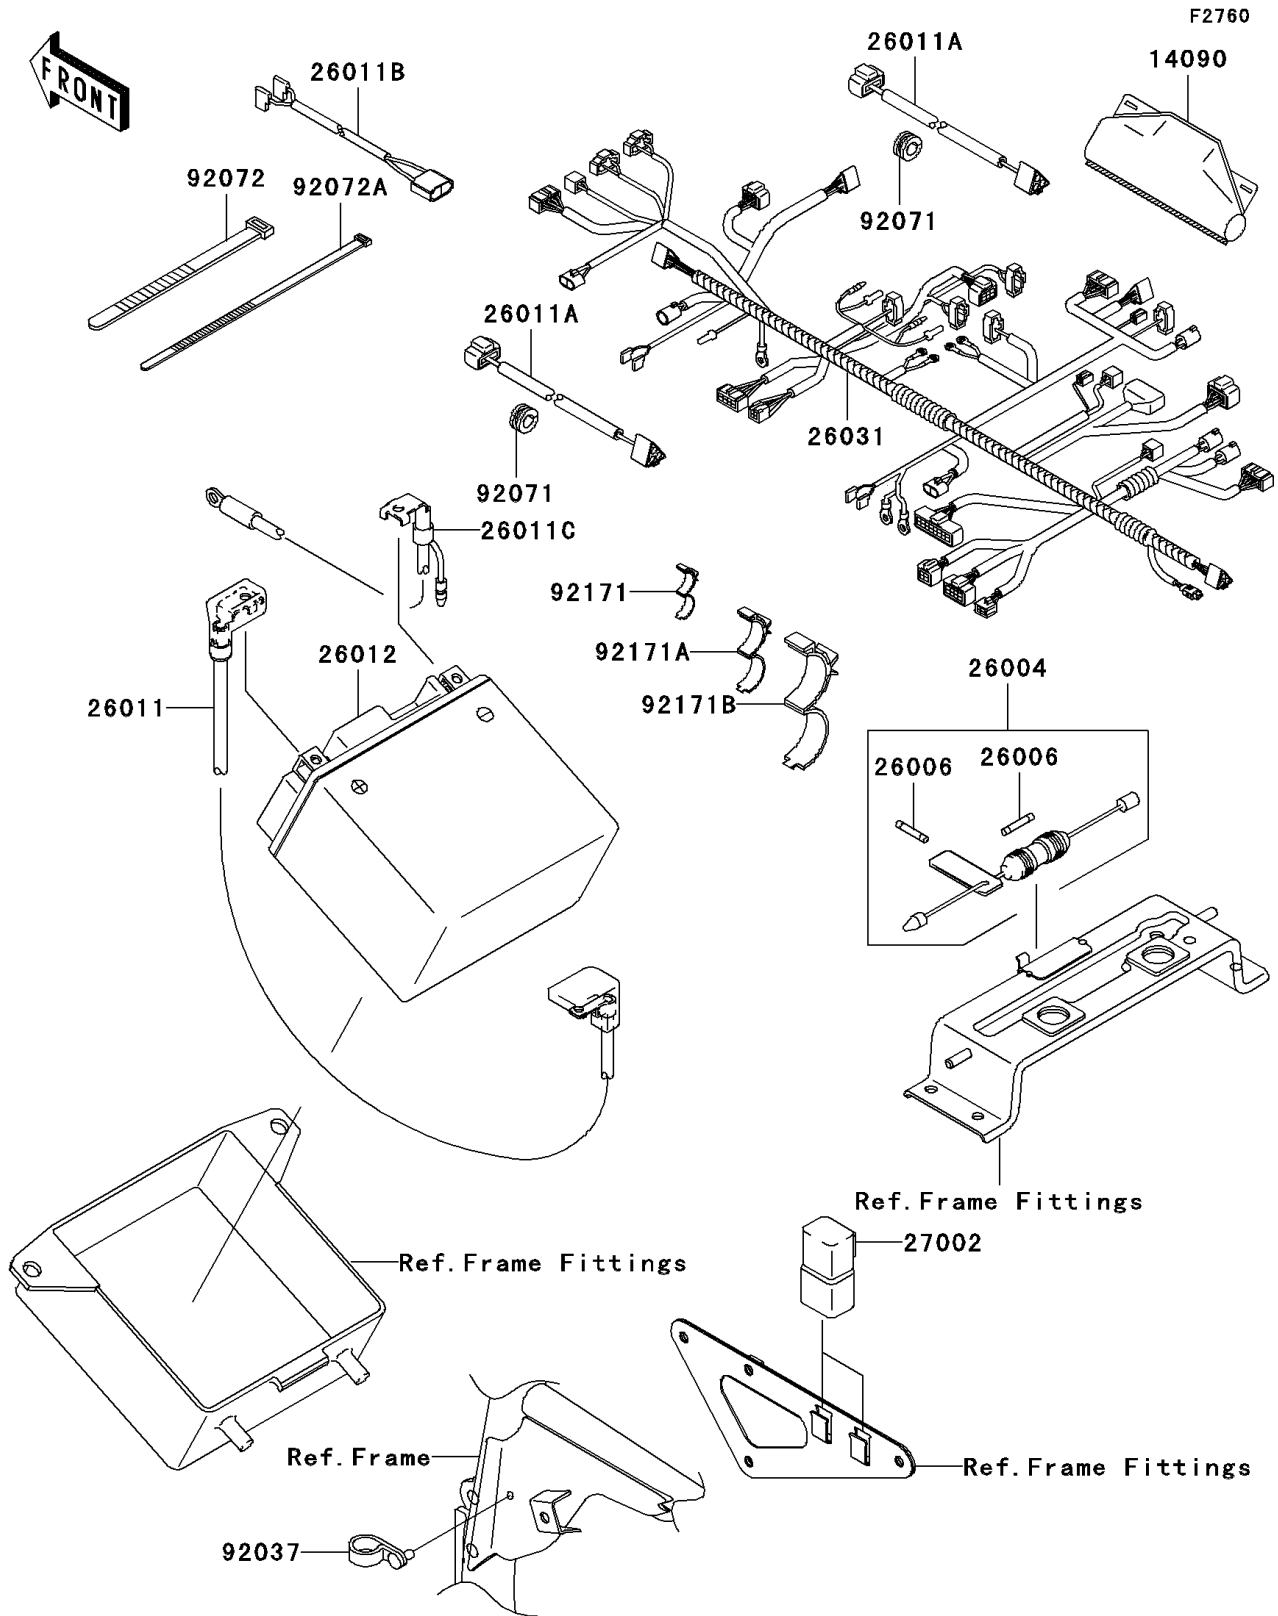

# 2004 KFX700 V Force PARTS DIAGRAM

Chassis Electrical Equipment

## 2004 KFX700 V Force PARTS LIST

### Chassis Electrical Equipment

ITEM NAME	PART NUMBER	QUANTITY
COVER,COUPLER (Ref # 14090)	14090-1331	1
FUSE-ASSY (Ref # 26004)	26004-7501	1
FUSE,20A,L=32 (Ref # 26006)	26006-1064	2
WIRE-LEAD,BATTERY(+) (Ref # 26011)	26011-0009	1
WIRE-LEAD,HEAD LAMP (Ref # 26011A)	26011-1741	2
WIRE-LEAD,FRONT BRAKE (Ref # 26011B)	26011-1802	1
WIRE-LEAD,BATTERY(-) (Ref # 26011C)	26011-1847	1
BATTERY,MF,KMX14-BS,12V 12AH (Ref # 26012)	26012-1414	1
HARNESS,MAIN (Ref # 26031)	26031-0011	1
RELAY-ASSY (Ref # 27002)	27002-1086	2
CLAMP,SPEED,L=58 (Ref # 92037)	92037-1163	1
GROMMET (Ref # 92071)	92071-1128	2
BAND,L=123 (Ref # 92072)	92072-030	1
BAND,L=188 (Ref # 92072A)	92072-1239	2
CLAMP,DIA=10 (Ref # 92171)	92171-1423	5
CLAMP,DIA=15 (Ref # 92171A)	92171-1424	2
CLAMP,DIA=25 (Ref # 92171B)	92171-1559	2