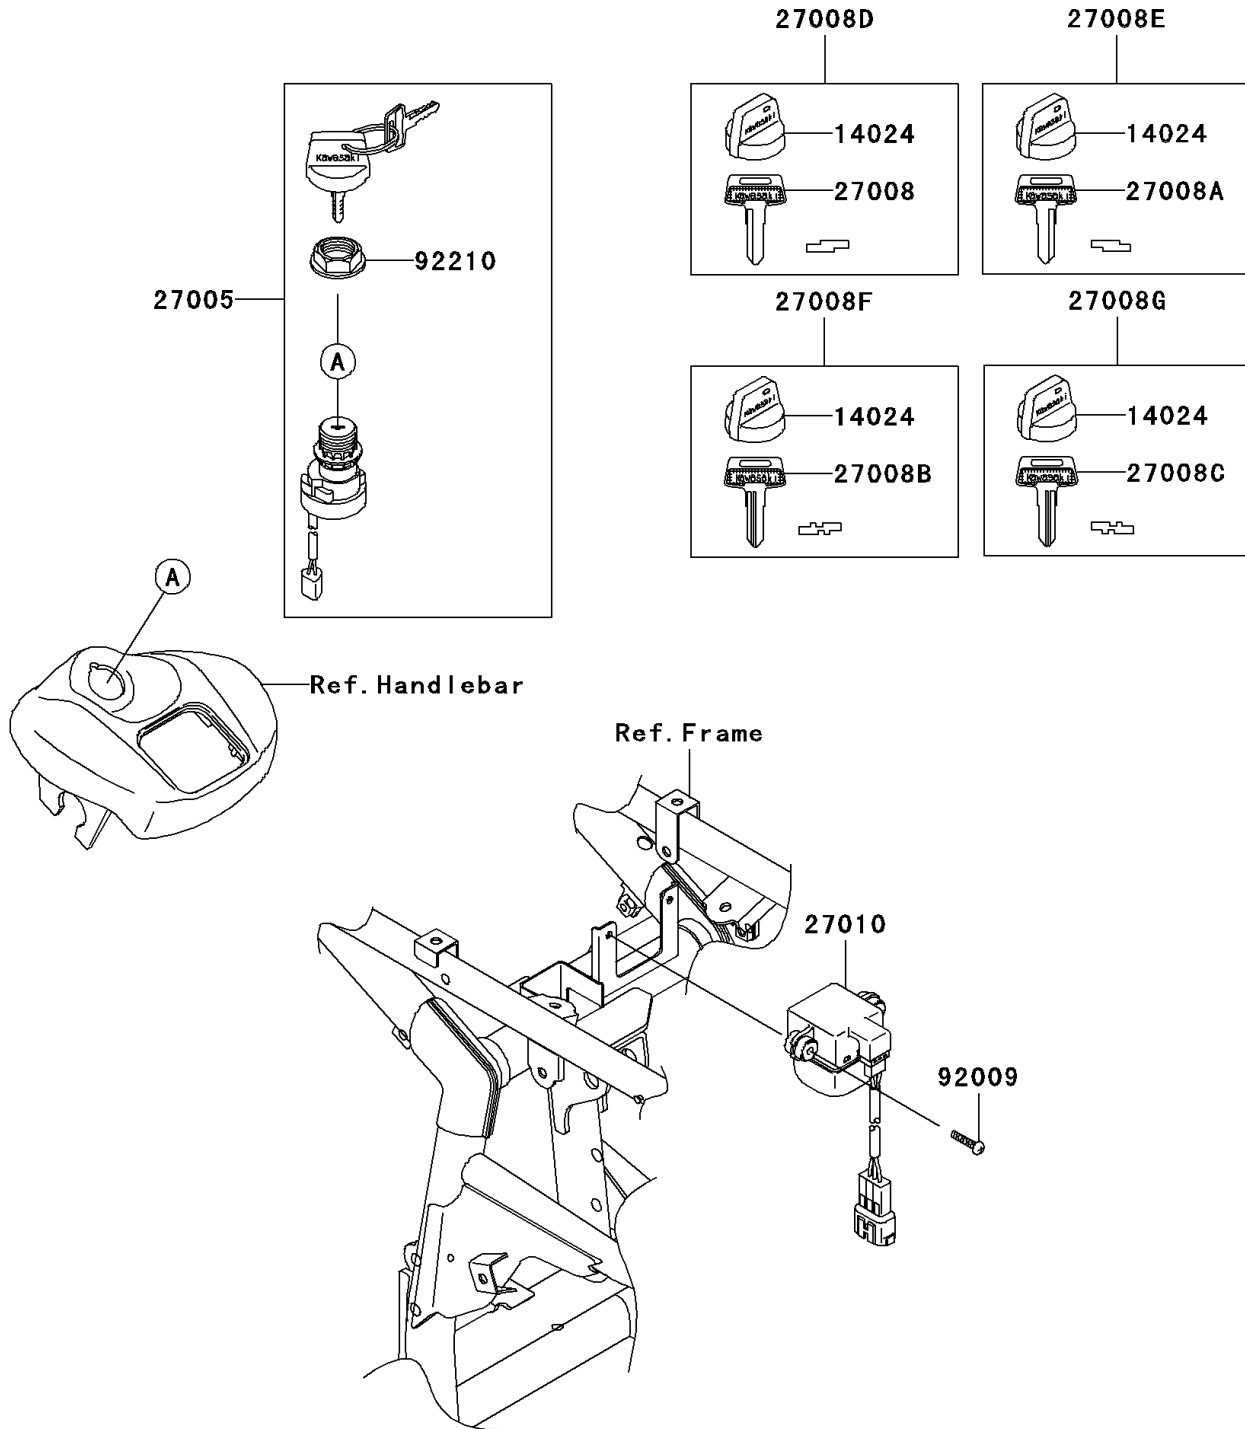

# 2004 KFX700 V Force PARTS DIAGRAM

Ignition Switch

F2770

## 2004 KFX700 V Force PARTS LIST

### Ignition Switch

ITEM NAME	PART NUMBER	QUANTITY
COVER,KEY (Ref # 14024)	14024-1551	4
SWITCH-ASSY-IGNITION (Ref # 27005)	27005-1267	1
KEY-LOCK,BLANK (Ref # 27008)	27008-1041	1
KEY-LOCK,BLANK (Ref # 27008A)	27008-1042	1
KEY-LOCK,BLANK (Ref # 27008B)	27008-1043	1
KEY-LOCK,BLANK (Ref # 27008C)	27008-1044	1
KEY-LOCK,BLANK (Ref # 27008D)	27008-1132	1
KEY-LOCK,BLANK (Ref # 27008E)	27008-1133	1
KEY-LOCK,BLANK (Ref # 27008F)	27008-1134	1
KEY-LOCK,BLANK (Ref # 27008G)	27008-1135	1
SWITCH,INVERT SENSOR (Ref # 27010)	27010-1421	1
SCREW,4X20 (Ref # 92009)	92009-1897	2
NUT,IGNITION SWITCH (Ref # 92210)	92210-1109	1