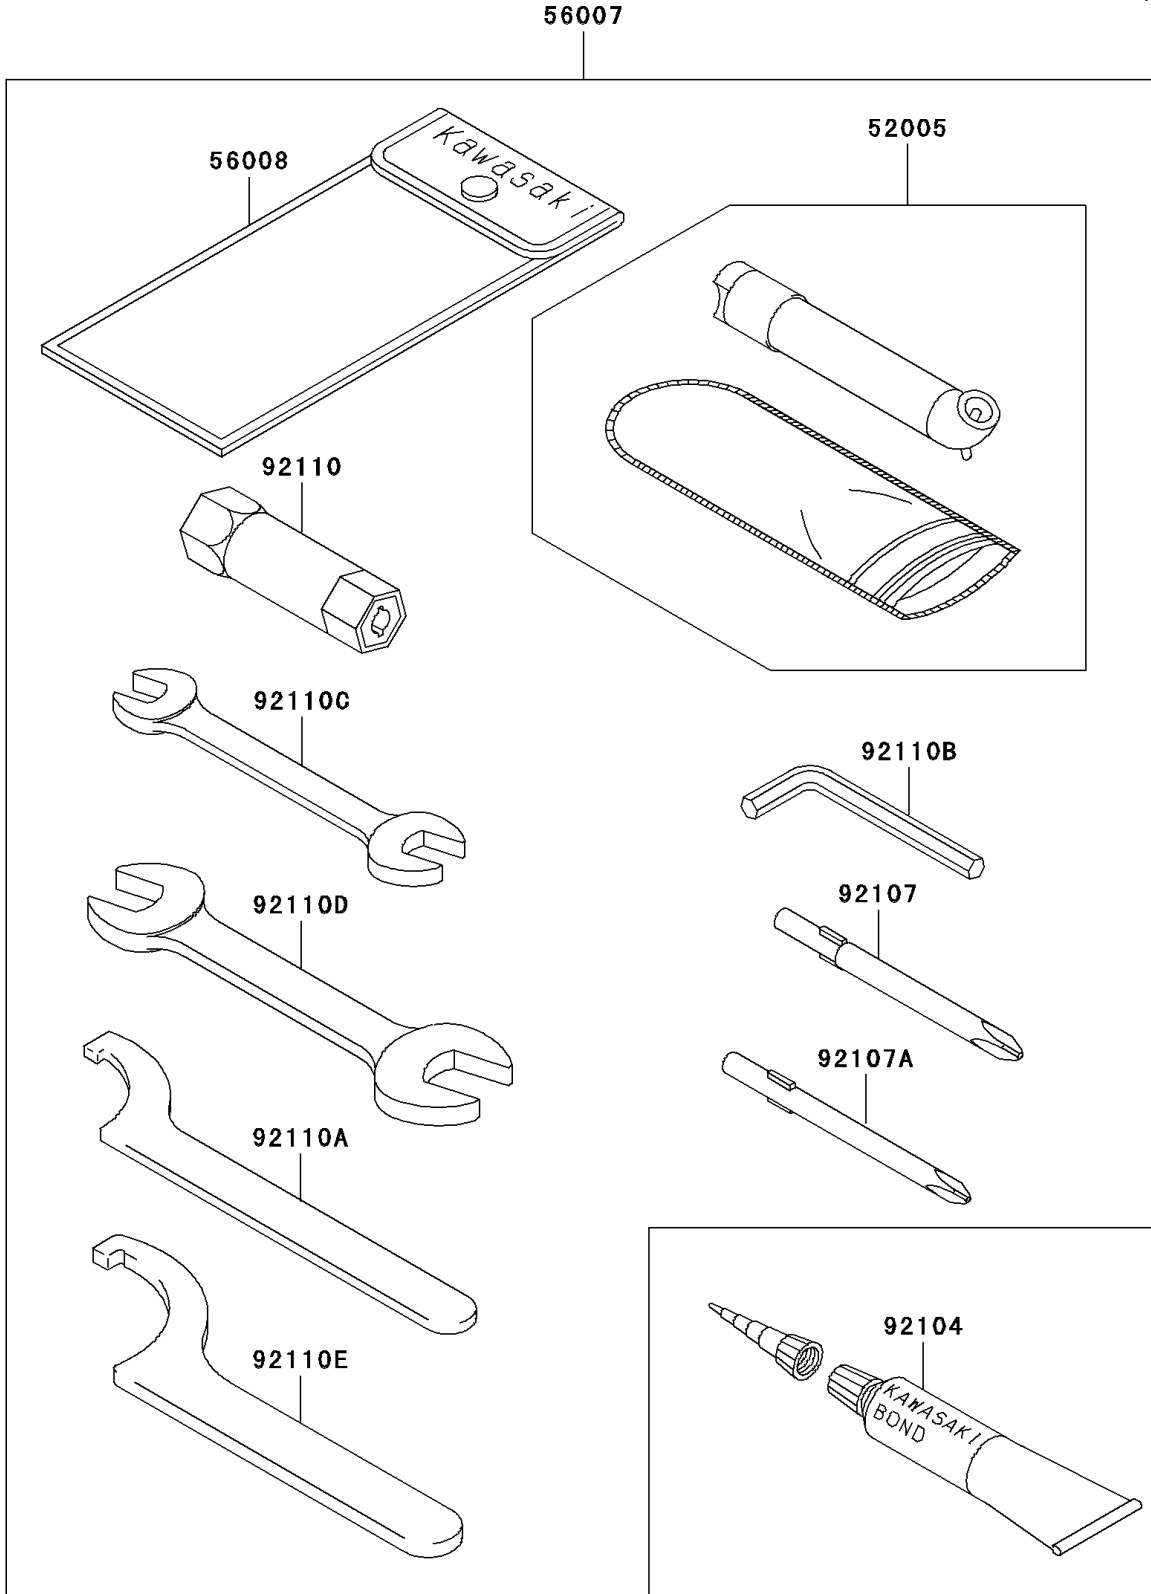

2004 KFX700 V Force PARTS DIAGRAM

Owner's Tools

F2810

2004 KFX700 V Force PARTS LIST

Owner's Tools

ITEM NAME	PART NUMBER	QUANTITY
GAUGE,AIR (Ref # 52005)	52005-1082	1
TOOL-KIT (Ref # 56007)	56007-0001	1
BAG,TOOL (Ref # 56008)	56008-1007	1
GASKET-LIQUID,TUBE,100G,SILVER (Ref # 92104)	92104-002	1
TOOL-DRIVER,#3PHILLIPS (Ref # 92107)	92107-005	1
TOOL-DRIVER,#2PHILLIPS (Ref # 92107A)	92107-1053	1
TOOL-WRENCH,BOX,16MM (Ref # 92110)	92110-1116	1
TOOL-WRENCH,HOOK (Ref # 92110A)	92110-1129	1
TOOL-WRENCH,ALLEN,3MM (Ref # 92110B)	92110-1140	1
TOOL-WRENCH,OPEN END,10X12 (Ref # 92110C)	92110-1152	1
TOOL-WRENCH,OPEN END,14X17 (Ref # 92110D)	92110-1153	1
TOOL-WRENCH,HOOK (Ref # 92110E)	92110-1173	1