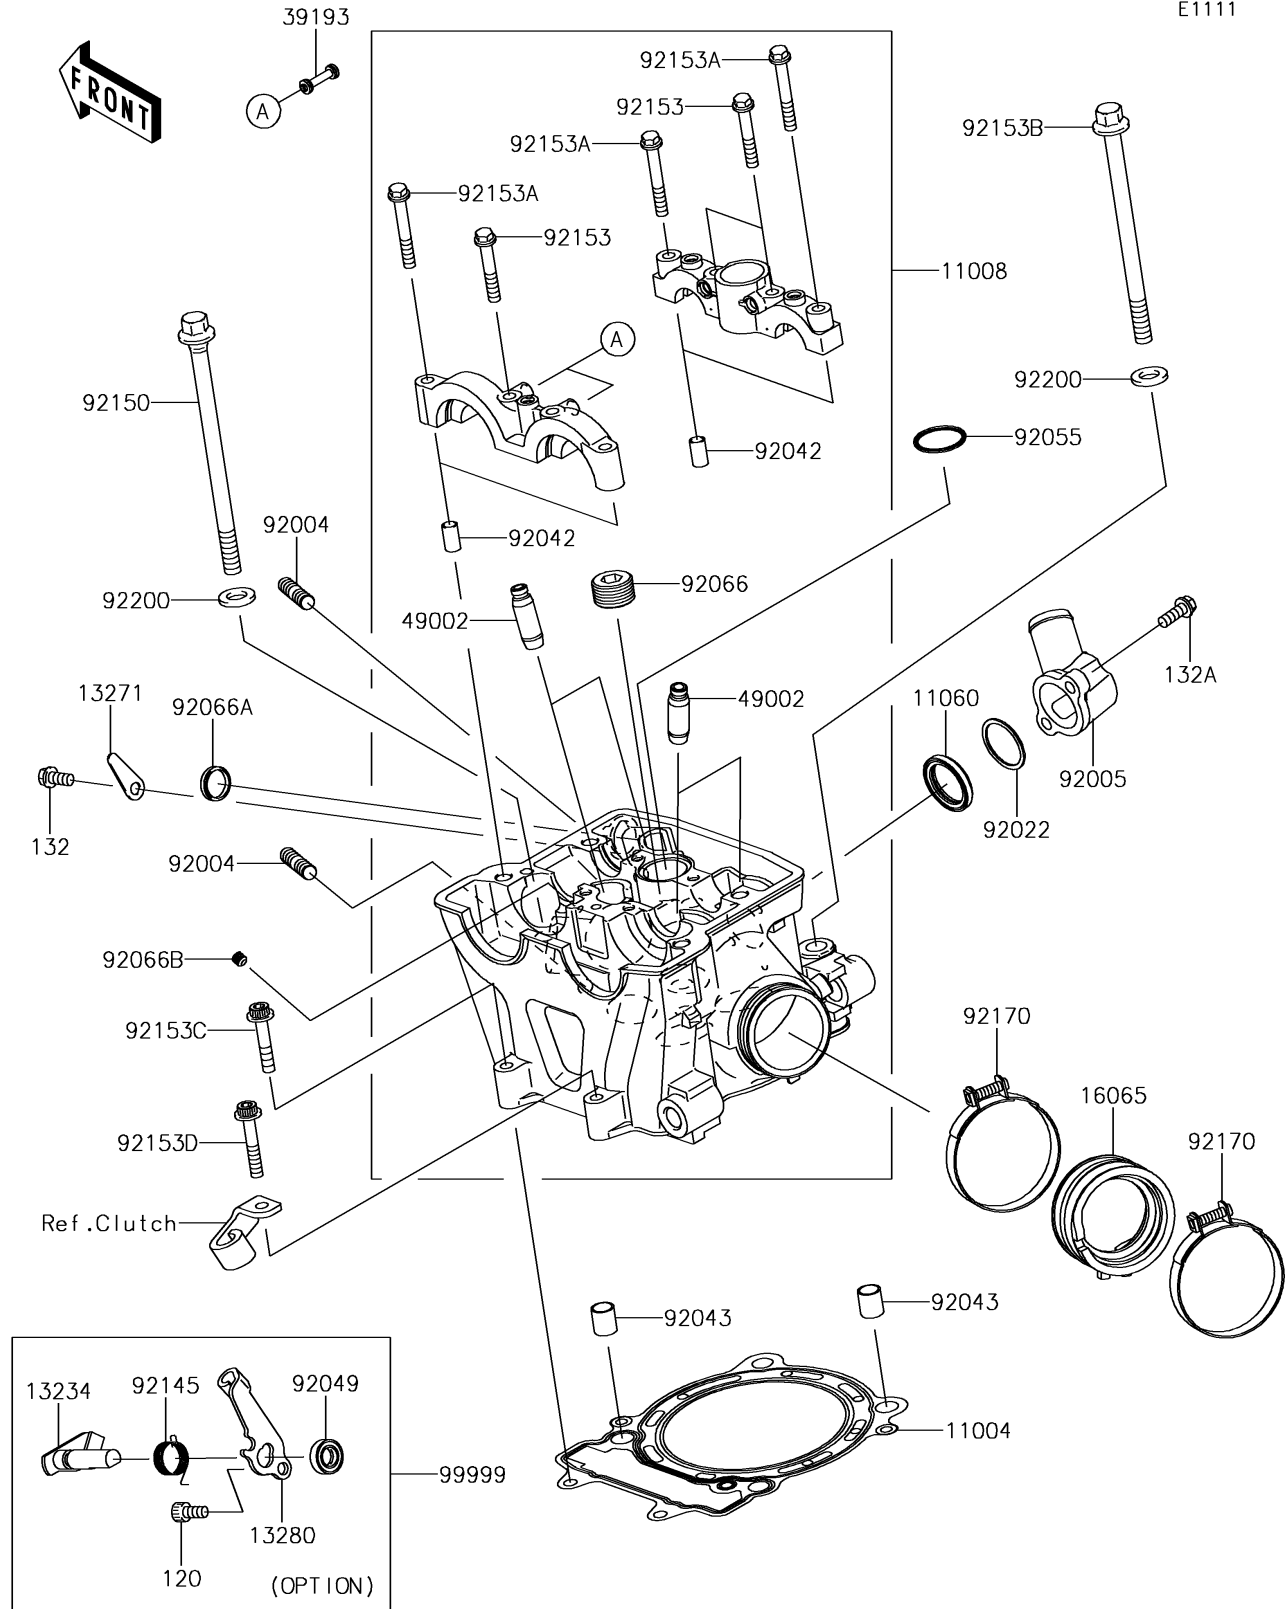

2019 KLX450R PARTS DIAGRAM

Cylinder Head

E1111

2019 KLX450R PARTS LIST

Cylinder Head

ITEM NAME	PART NUMBER	QUANTITY
GASKET-HEAD (Ref # 11004)	11004-0088	1
HEAD-COMP-CYLINDER (Ref # 11008)	11008-0140	1
GASKET,THERMOSTAT (Ref # 11060)	11060-1300	1
BOLT-SOCKET,6X12 (Ref # 120)	120CA0612	1
BOLT-FLANGED-SMALL,6X12 (Ref # 132)	132BA0612	1
SHAFT-COMP,DECOMP (Ref # 13234)	13234-0009	1
PLATE (Ref # 13271)	13271-0675	1
HOLDER,DECOMP (Ref # 13280)	13280-0038	1
BOLT-FLANGED-SMALL,6X16 (Ref # 132A)	132BA0616	2
HOLDER-CARBURETOR (Ref # 16065)	16065-0050	1
PIPE-OIL (Ref # 39193)	39193-0027	2
GUIDE-VALVE (Ref # 49002)	49002-0007	4
STUD,8X22 (Ref # 92004)	92004-0025	2
FITTING (Ref # 92005)	92005-0821	1
WASHER,25.3X30X1 (Ref # 92022)	92022-161	1
PIN,DOWEL,6.3X8X14 (Ref # 92042)	92042-007	4
PIN,10.1X12X14 (Ref # 92043)	92043-4009	2
SEAL-OIL (Ref # 92049)	92049-1196	1
RING-O,23.5X2.0 (Ref # 92055)	92055-0046	1
PLUG,PT1/2X12.5 (Ref # 92066)	92066-0002	1
PLUG,4X18 (Ref # 92066A)	92066-0024	1
PLUG,6X6 (Ref # 92066B)	92066-0068	1
SPRING (Ref # 92145)	92145-0048	1
BOLT,L=140 (Ref # 92150)	92150-1935	2
BOLT,6X38 (Ref # 92153)	92153-0338	4
BOLT,6X45 (Ref # 92153A)	92153-0339	4
BOLT,FLANGED-SMALL,10X127 (Ref # 92153B)	92153-1001	2
BOLT,SOCKET,6X35 (Ref # 92153C)	92153-1556	1
BOLT,SOCKET,6X40 (Ref # 92153D)	92153-1725	1

2019 KLX450R PARTS LIST

Cylinder Head

ITEM NAME	PART NUMBER	QUANTITY
CLAMP (Ref # 92170)	92170-1448	2
WASHER,10.5X19X2.3 (Ref # 92200)	92200-0114	4
KIT.,MANUAL DECOMP (Ref # 99999)	99999-0023	1