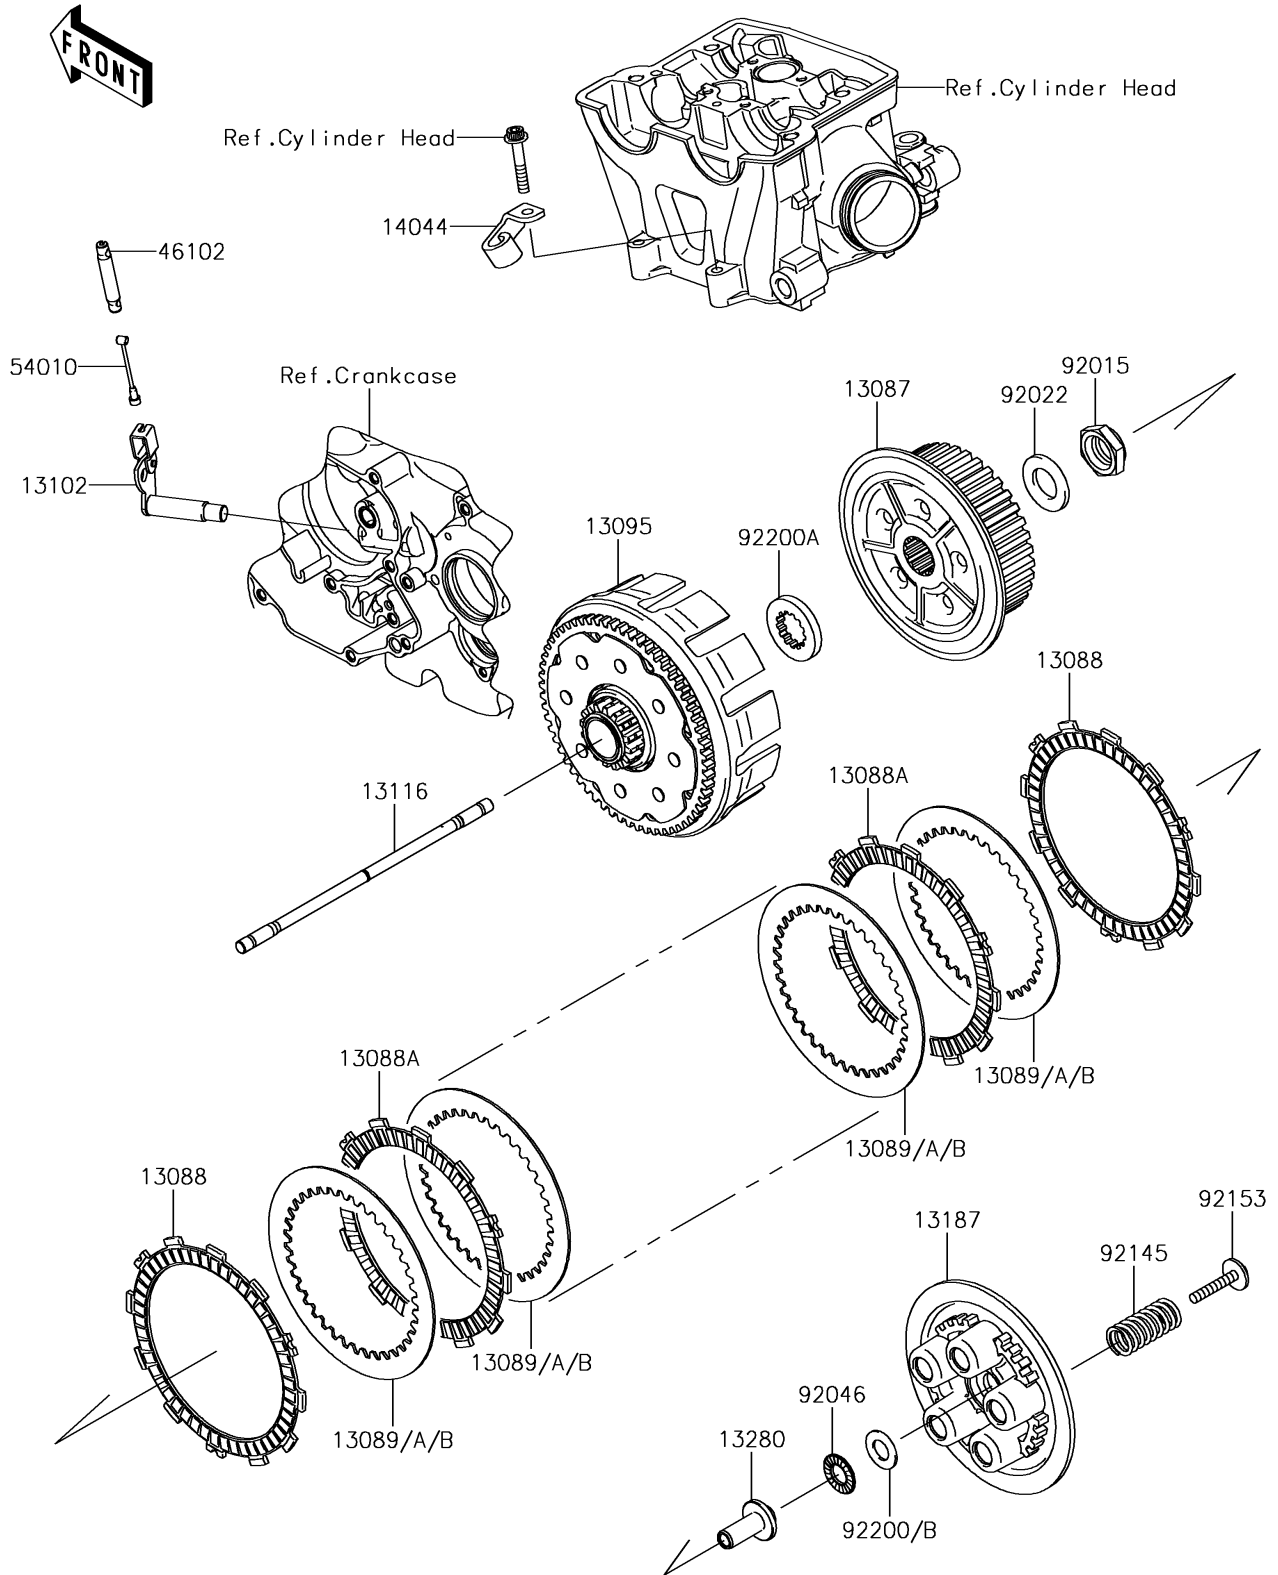

2019 KLX450R PARTS DIAGRAM

Clutch

E1350

2019 KLX450R PARTS LIST

Clutch

ITEM NAME	PART NUMBER	QUANTITY
HUB-CLUTCH (Ref # 13087)	13087-0015	1
PLATE-FRICTION (Ref # 13088)	13088-0010	2
PLATE-FRICTION (Ref # 13088A)	13088-0035	6
PLATE-CLUTCH,T=2.0 (Ref # 13089)	13089-1005	AR
PLATE-CLUTCH,T=1.2 (Ref # 13089A)	13089-1010	AR
PLATE-CLUTCH,T=1.6 (Ref # 13089B)	13089-1095	7
HOUSING-COMP-CLUTCH (Ref # 13095)	13095-0052	1
RELEASE-COMP-CLUTCH (Ref # 13102)	13102-0028	1
ROD-PUSH (Ref # 13116)	13116-0025	1
PLATE-CLUTCH OPERATING (Ref # 13187)	13187-0007	1
HOLDER (Ref # 13280)	13280-0067	1
HOLDER-CABLE (Ref # 14044)	14044-0026	1
ROD,PULL (Ref # 46102)	46102-0092	1
CABLE,CLUTCH RELEASE (Ref # 54010)	54010-0063	1
NUT,20MM (Ref # 92015)	92015-1725	1
WASHER,20.3X36X3.7 (Ref # 92022)	92022-1868	1
BEARING-NEEDLE,FNTA-1326 (Ref # 92046)	92046-1190	1
SPRING,CLUTCH (Ref # 92145)	92145-0370	5
BOLT,WP,6X35 (Ref # 92153)	92153-1876	5
WASHER,13.4X25X1.0 (Ref # 92200)	92200-0045	AR
WASHER,25X41X5.5 (Ref # 92200A)	92200-0245	1
WASHER,13.4X25.0X1.5 (Ref # 92200B)	92200-1548	1