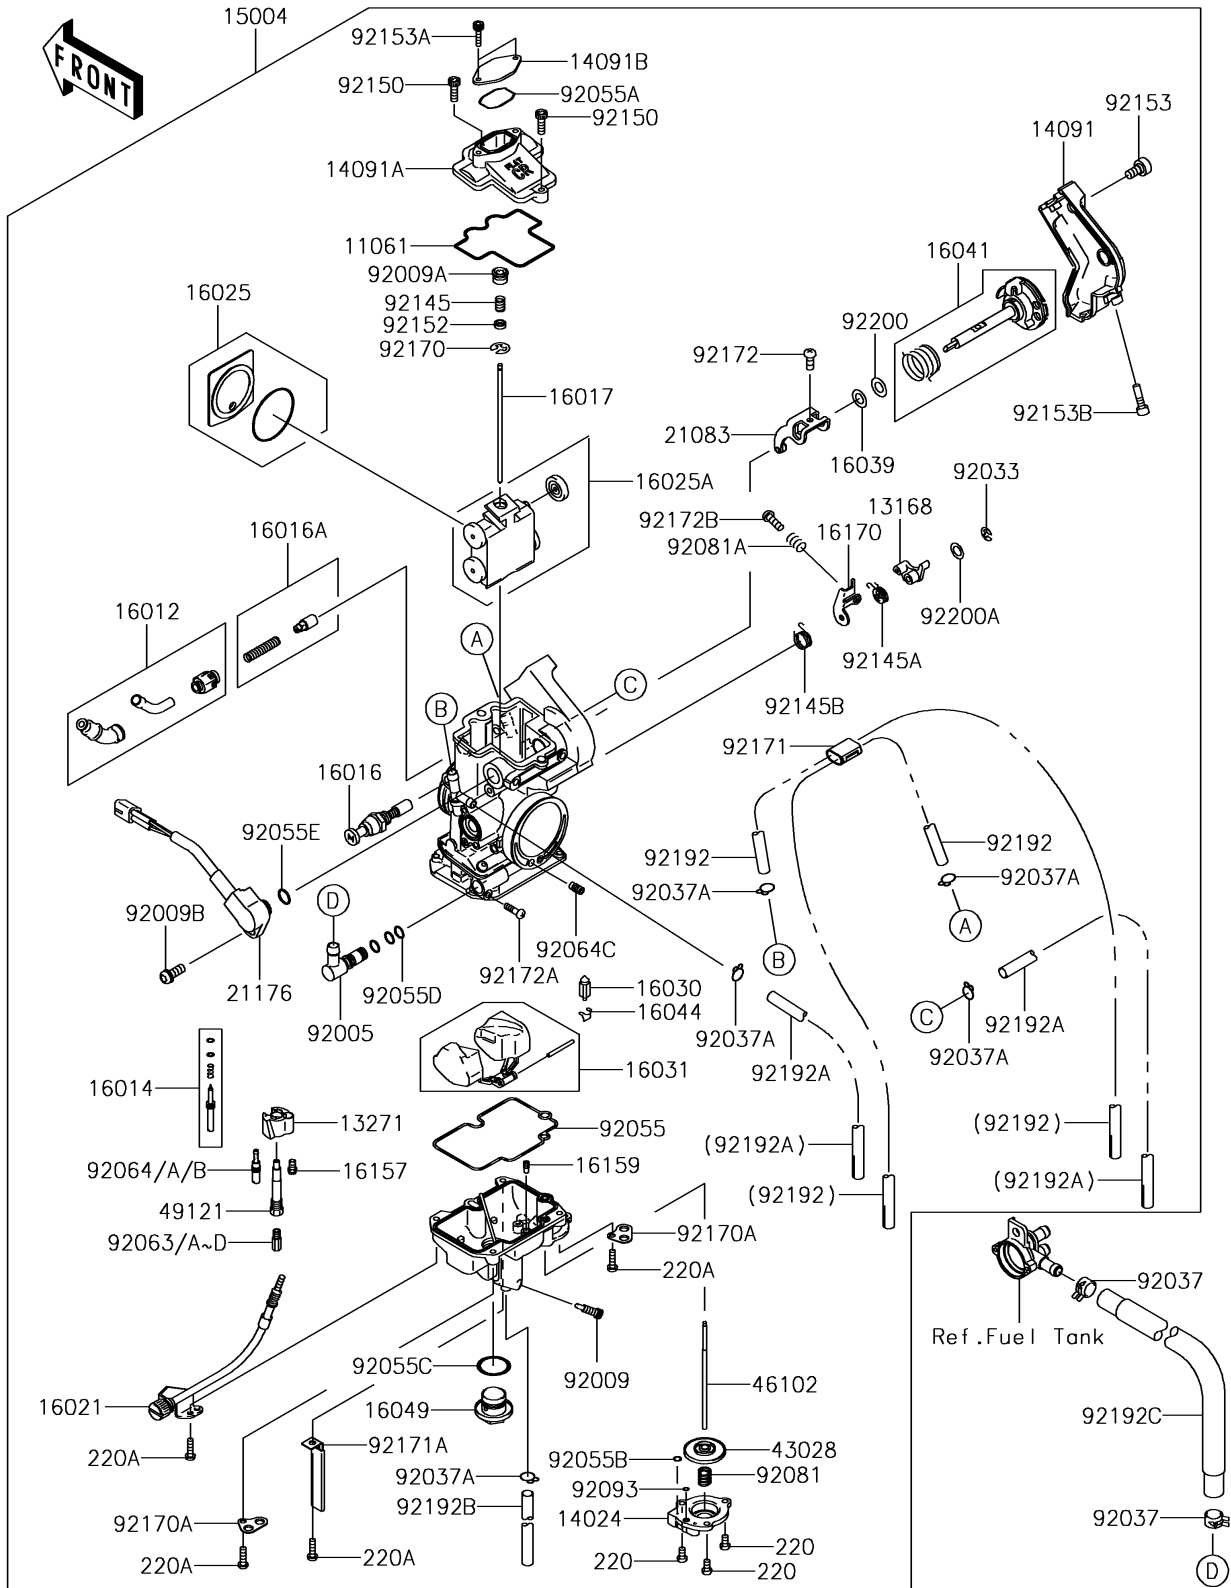

2018 KLX450R PARTS DIAGRAM

Carburetor

E1611

2018 KLX450R PARTS LIST

Carburetor

ITEM NAME	PART NUMBER	QUANTITY
GASKET (Ref # 11061)	11061-0077	1
LEVER (Ref # 13168)	13168-0051	1
PLATE (Ref # 13271)	13271-0241	1
COVER (Ref # 14024)	14024-1971	1
COVER (Ref # 14091)	14091-0209	1
COVER, TOP (Ref # 14091A)	14091-0587	1
COVER (Ref # 14091B)	14091-0588	1
CARBURETOR-ASSY, FCR-MX40 (Ref # 15004)	15004-0052	1
CAP-STARTER PLUNGER (Ref # 16012)	16012-0002	1
SCREW-PILOT AIR (Ref # 16014)	16014-0004	1
PLUNGER (Ref # 16016)	16016-0009	1
PLUNGER (Ref # 16016A)	16016-0017	1
JET-NEEDLE, NCVU (Ref # 16017)	16017-0011	1
SCREW-THROTTLE STOP (Ref # 16021)	16021-0013	1
VALVE-THROTTLE (Ref # 16025)	16025-0009	1
VALVE-THROTTLE (Ref # 16025A)	16025-0013	1
VALVE-FLOAT (Ref # 16030)	16030-1057	1
FLOAT (Ref # 16031)	16031-1100	1
WASHER (Ref # 16039)	16039-0230	1
SHAFT-CARBURETOR (Ref # 16041)	16041-0004	1
CLAMP, FLOAT VALVE (Ref # 16044)	16044-007	1
COVER-MAIN JET (Ref # 16049)	16049-1051	1
JET-STARTER, #55 (Ref # 16157)	16157-1061	1
JET-POWER, #50 (Ref # 16159)	16159-1053	1
LINK-ASSY (Ref # 16170)	16170-0003	1
ARM (Ref # 21083)	21083-0035	1
SENSOR, THROTTLE (Ref # 21176)	21176-0016	1
DIAPHRAGM (Ref # 43028)	43028-0006	1
ROD (Ref # 46102)	46102-0033	1