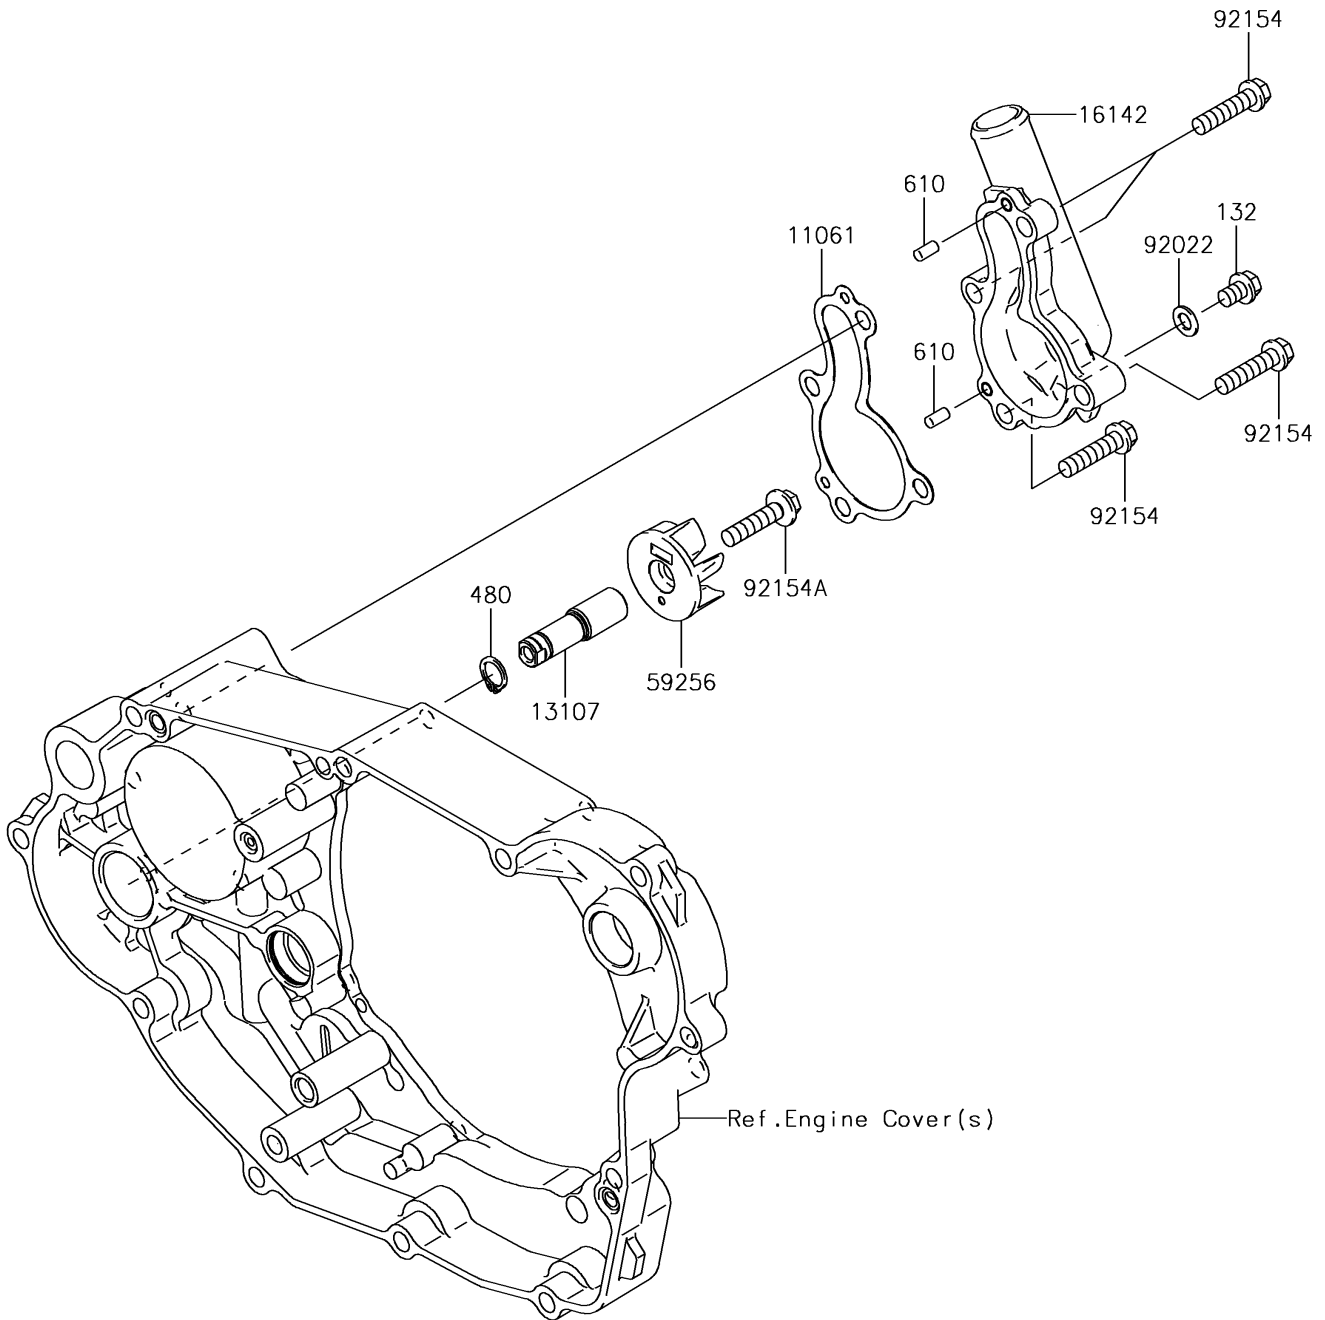

2019 KLX450R PARTS DIAGRAM

Water Pump

E3031

2019 KLX450R PARTS LIST

Water Pump

ITEM NAME	PART NUMBER	QUANTITY
GASKET,WATER PUMP COVER (Ref # 11061)	11061-0225	1
SHAFT (Ref # 13107)	13107-0826	1
BOLT-FLANGED-SMALL,6X8 (Ref # 132)	132BA0608	1
COVER-PUMP,WATER (Ref # 16142)	16142-0735	1
CIRCLIP-TYPE-C,10MM (Ref # 480)	480J1000	1
IMPELLER (Ref # 59256)	59256-0003	1
ROLLER,4X8 (Ref # 610)	610A0408	2
WASHER,6.2X11X1 (Ref # 92022)	92022-304	1
BOLT,FLANGED,6X25 (Ref # 92154)	92154-0530	4
BOLT,FLANGED,6X25 (Ref # 92154A)	92154-0531	1