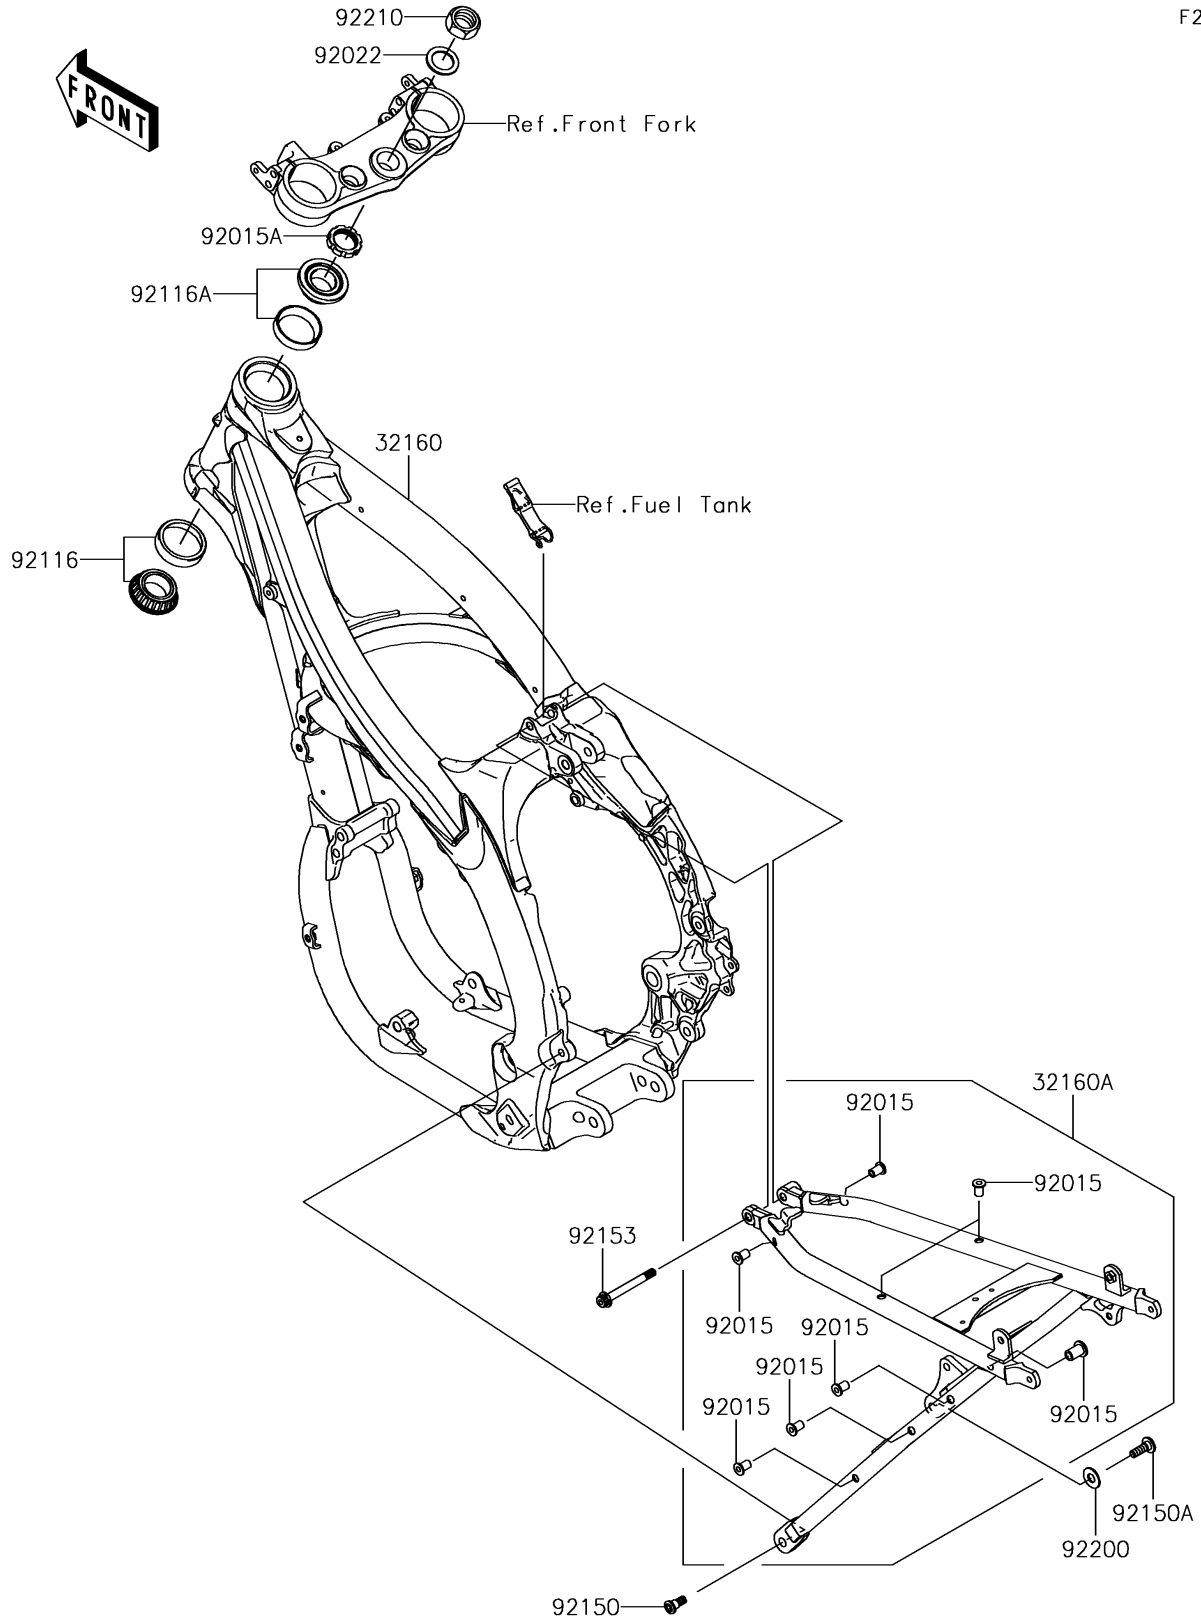

2019 KLX450R PARTS DIAGRAM

Frame

F2120

2019 KLX450R PARTS LIST

Frame

ITEM NAME	PART NUMBER	QUANTITY
FRAME-COMP,FR (Ref # 32160)	32160-0213	1
FRAME-COMP,RR (Ref # 32160A)	32160-0333	1
NUT,POP,6MM,L=15 (Ref # 92015)	92015-1791	8
NUT,STEERING STEM,28MM (Ref # 92015A)	92015-1861	1
WASHER,25X36X2.3 (Ref # 92022)	92022-250	1
BEARING-ROLLER,HI-CAP32006JRRS (Ref # 92116)	92116-1069	1
BEARING-ROLLER,HI-CAP320/28JRR (Ref # 92116A)	92116-1076	1
BOLT,SOCKET,8X20 (Ref # 92150)	92150-1760	1
BOLT,8X25 (Ref # 92150A)	92150-1845	1
BOLT,SOCKET,8X74 (Ref # 92153)	92153-1790	1
WASHER,10.5X24X1.5 (Ref # 92200)	92200-0154	1
NUT,24MM (Ref # 92210)	92210-0066	1