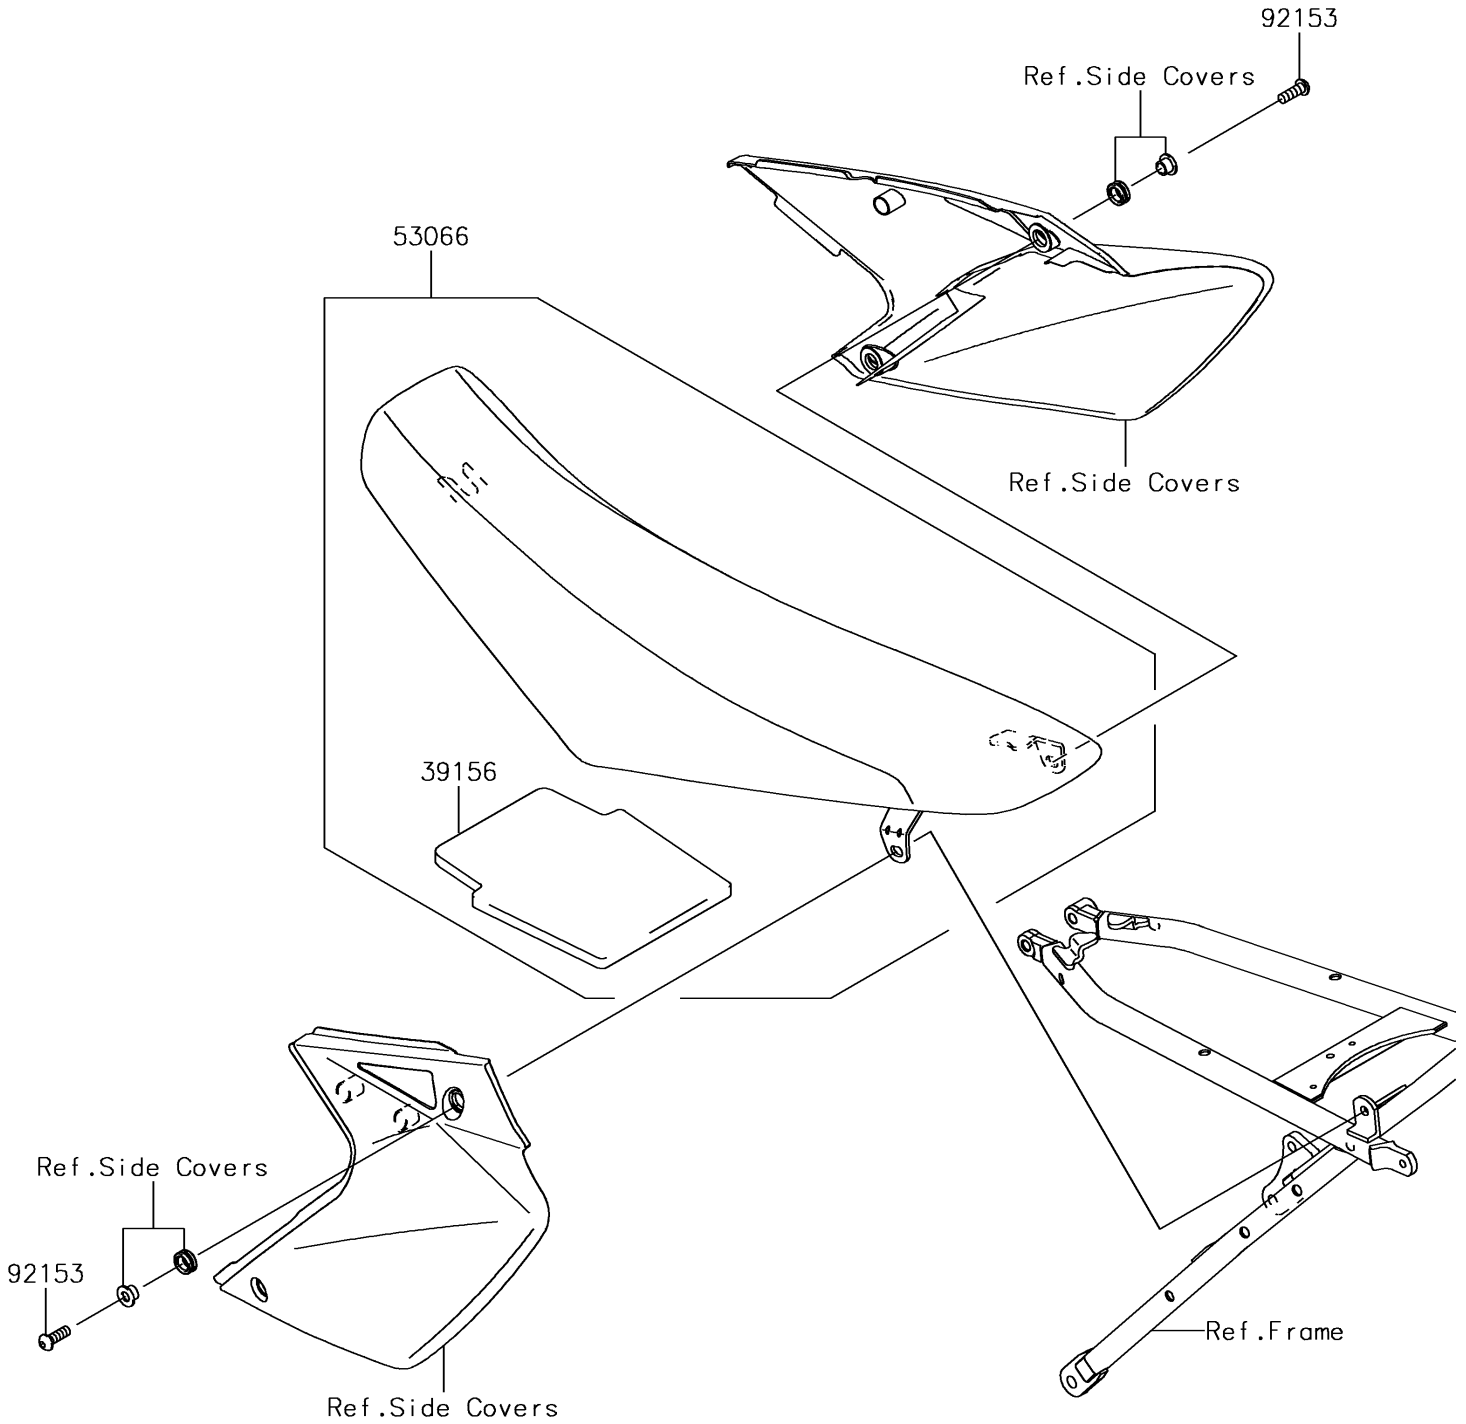

# 2018 KLX450R PARTS DIAGRAM

Seat

F2510

## 2018 KLX450R PARTS LIST

### Seat

ITEM NAME	PART NUMBER	QUANTITY
PAD,SEAT (Ref # 39156)	39156-0347	1
SEAT-ASSY,DUAL,BLACK (Ref # 53066)	53066-0194-MA	1
BOLT,SOCKET,8X23 (Ref # 92153)	92153-1918	2