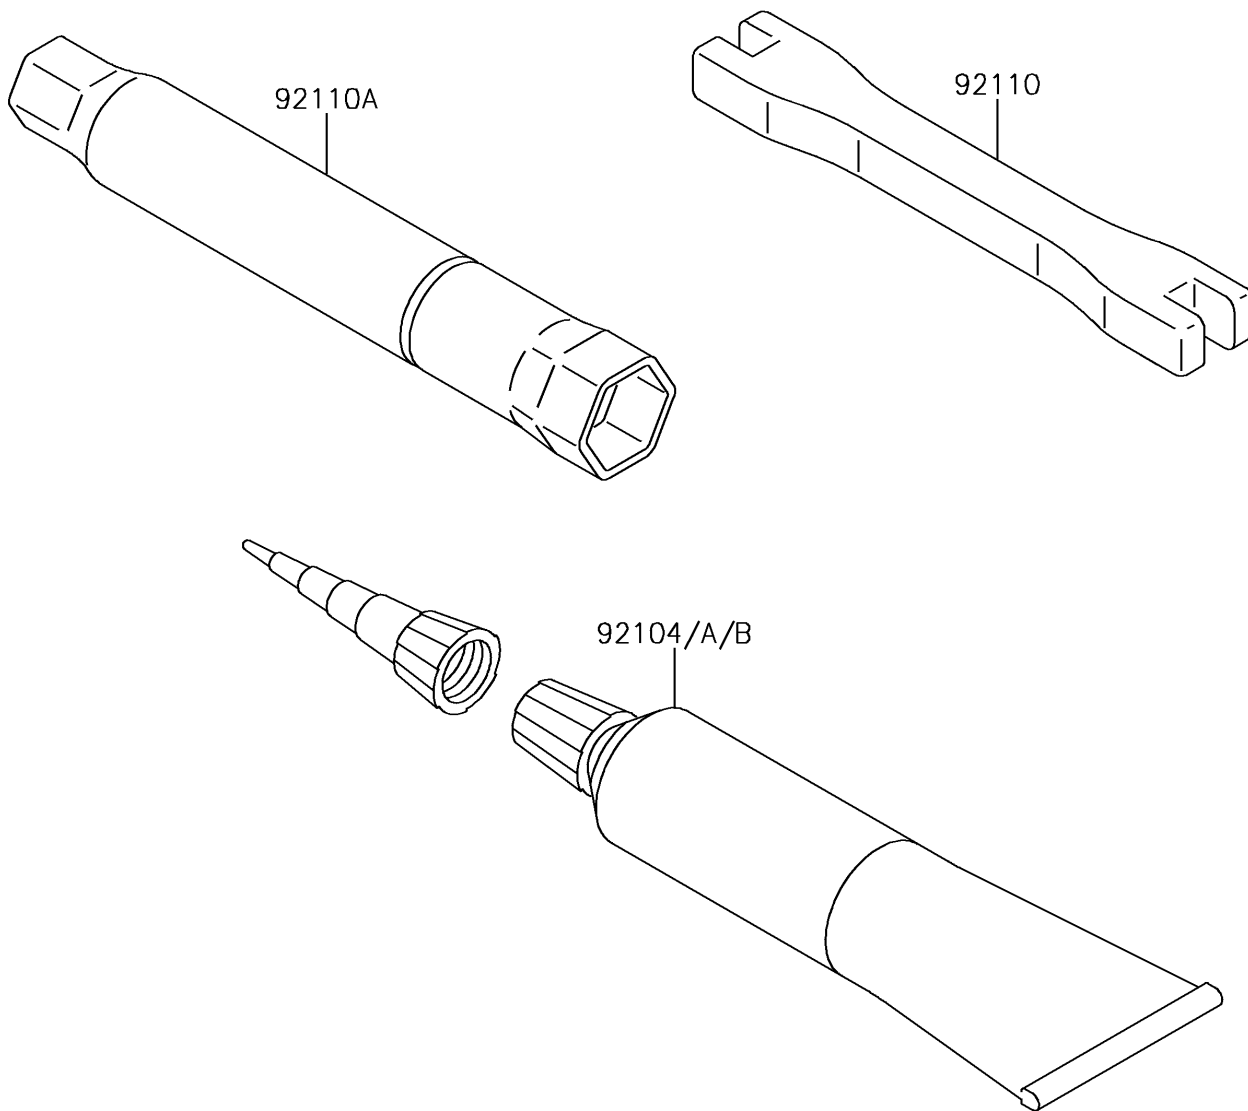

2018 KLX450R PARTS DIAGRAM

Owner's Tools

F2810

2018 KLX450R PARTS LIST

Owner's Tools

ITEM NAME	PART NUMBER	QUANTITY
GASKET-LIQUID,TB1211F,CLEAR (Ref # 92104)	92104-0004	1
GASKET-LIQUID,TB1216,GRAY (Ref # 92104A)	92104-1063	1
GASKET-LIQUID,TB1216B,BLACK (Ref # 92104B)	92104-1064	1
TOOL-WRENCH,NIPPLE,6X8 (Ref # 92110)	92110-0004	1
TOOL-WRENCH,BOX,16MM (Ref # 92110A)	92110-0005	1