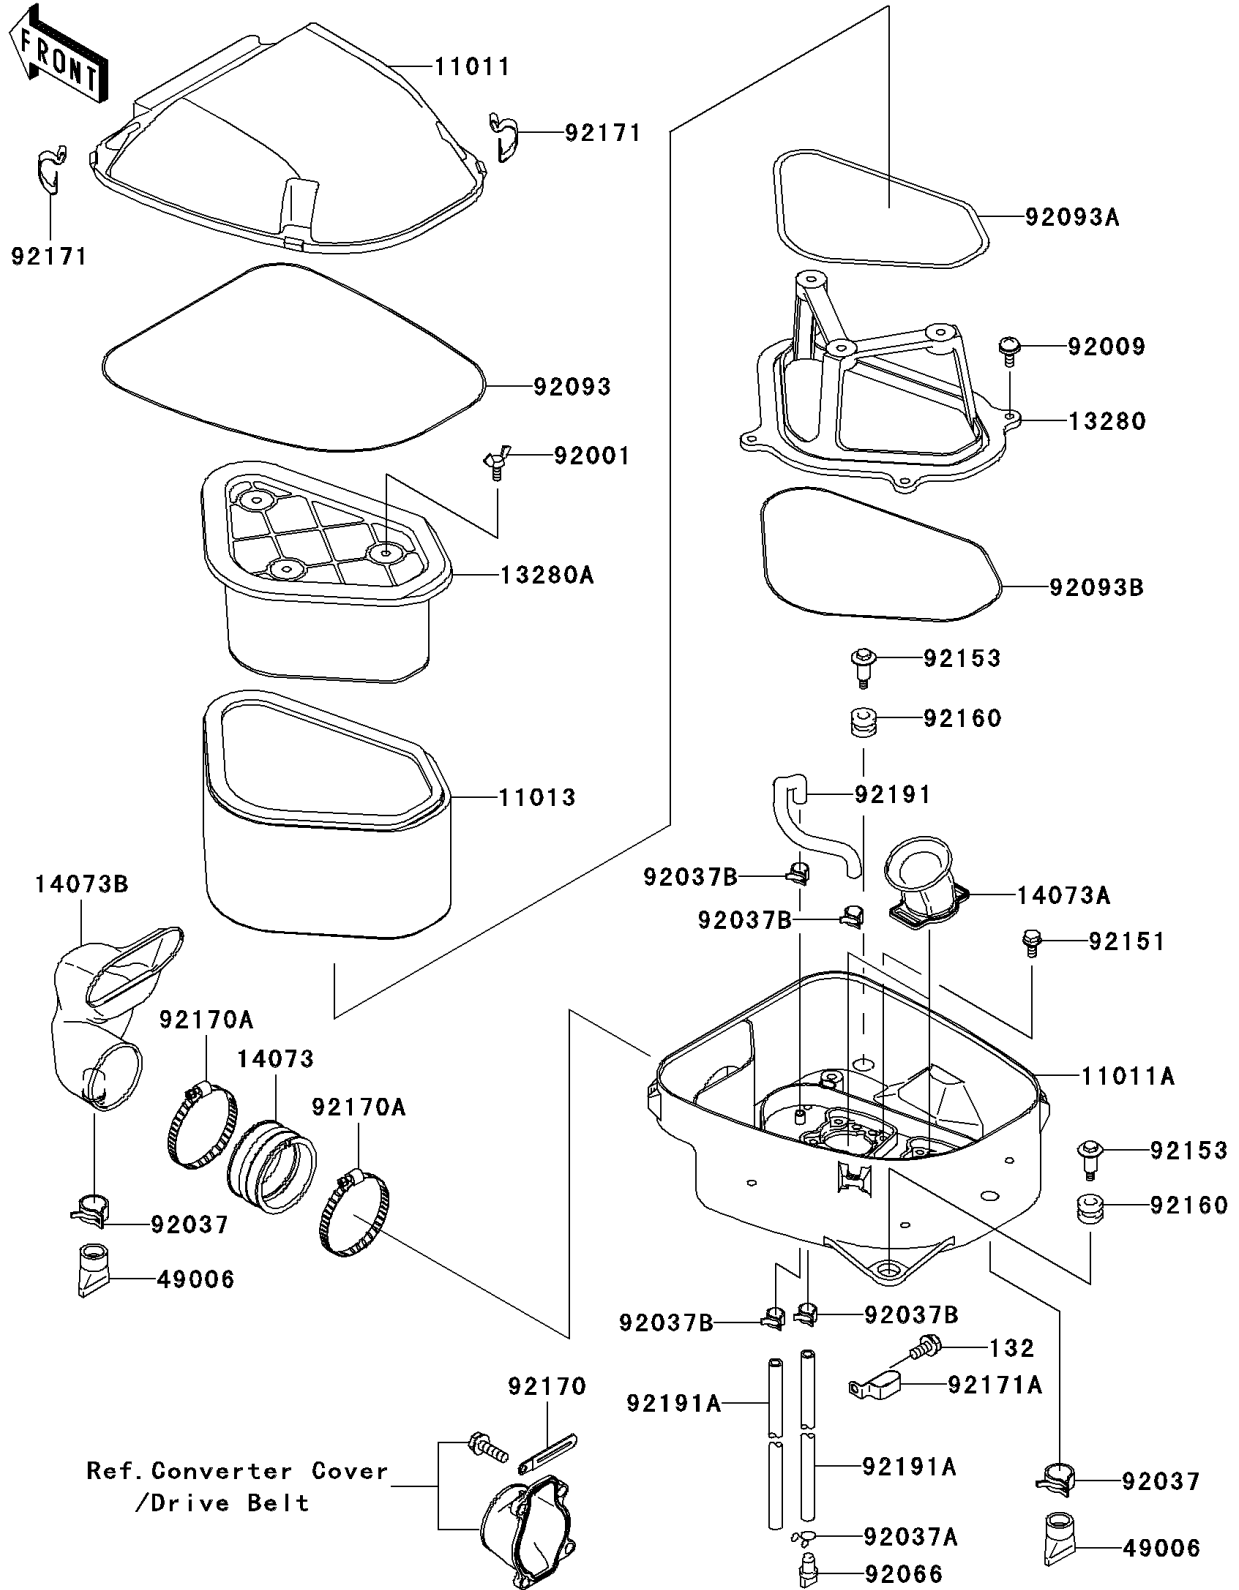

2006 KFX700 PARTS DIAGRAM

Air Cleaner

E1130

2006 KFX700 PARTS LIST

Air Cleaner

ITEM NAME	PART NUMBER	QUANTITY
BOLT-FLANGED-SMALL,6X12 (Ref # 132)	132Y0612	1
CASE-AIR FILTER,UPP (Ref # 11011)	11011-0046	1
CASE-AIR FILTER,LWR (Ref # 11011A)	11011-0047	1
ELEMENT-AIR FILTER (Ref # 11013)	11013-0001	1
HOLDER (Ref # 13280)	13280-0111	1
HOLDER (Ref # 13280A)	13280-1272	1
DUCT,JOINT (Ref # 14073)	14073-1775	1
DUCT,AIR FANNEL (Ref # 14073A)	14073-1830	2
DUCT, INTAKE (Ref # 14073B)	14073-1849	1
BOOT (Ref # 49006)	49006-1292	2
BOLT,WING,6X15 (Ref # 92001)	92001-1703	3
SCREW,6X16 (Ref # 92009)	92009-1621	4
CLAMP,HOSE CLIP (Ref # 92037)	92037-1460	2
CLAMP,TUBE (Ref # 92037A)	92037-147	1
CLAMP,TUBE (Ref # 92037B)	92037-1505	4
PLUG,DRAIN (Ref # 92066)	92066-1211	1
SEAL,AIR FILTER CASE (Ref # 92093)	92093-1522	1
SEAL,HOLDER-HOLDER (Ref # 92093A)	92093-1569	1
SEAL,HOLDER-LOWER (Ref # 92093B)	92093-1570	1
BOLT,FLANGED,5X12 (Ref # 92151)	92151-1305	8
BOLT,FLANGED,M6X18.5X10.2 (Ref # 92153)	92153-1052	2
DAMPER (Ref # 92160)	92160-1594	2
CLAMP (Ref # 92170)	92170-1514	1
CLAMP (Ref # 92170A)	92170-1764	2
CLAMP,AIR FILTER CASE (Ref # 92171)	92171-1394	4
CLAMP,AIR VENT (Ref # 92171A)	92171-1522	1
TUBE,7X11X210 (Ref # 92191)	92191-1494	1
TUBE,7X11X470 (Ref # 92191A)	92191-1531	2