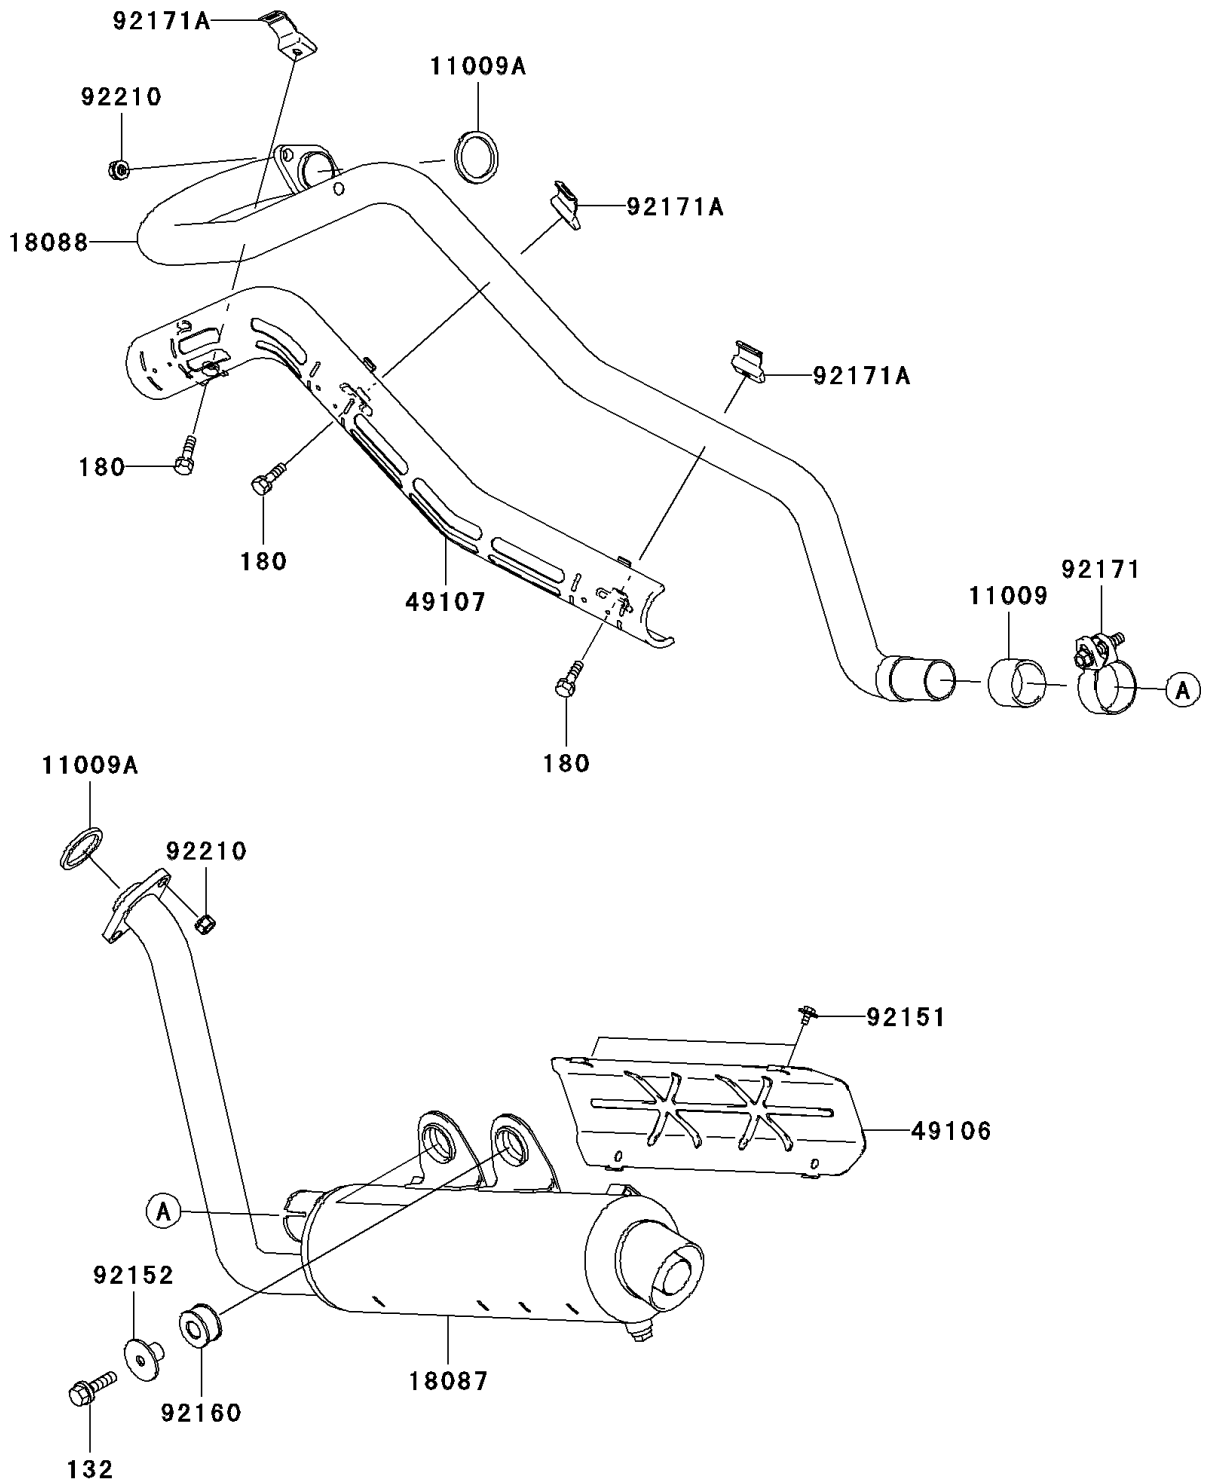

# 2006 KFX700 PARTS DIAGRAM

Muffler(s)

E1140

## 2006 KFX700 PARTS LIST

### Muffler(s)

ITEM NAME	PART NUMBER	QUANTITY
BOLT-FLANGED-SMALL,8X30 (Ref # 132)	132Y0830	2
BOLT-UPSET-WS,6X20 (Ref # 180)	180Y0620	3
GASKET,MUFFLER CONNECTING (Ref # 11009)	11009-1865	1
GASKET,EXHAUST HOLDER (Ref # 11009A)	11009-1894	2
MUFFLER (Ref # 18087)	18087-0006	1
PIPE-EXHAUST (Ref # 18088)	18088-1222	1
COVER-MUFFLER (Ref # 49106)	49106-1293	1
COVER-EXHAUST PIPE (Ref # 49107)	49107-1226	1
BOLT,UPSET-WP,M6X12 (Ref # 92151)	92151-1944	4
COLLAR,MUFFLER (Ref # 92152)	92152-1152	2
DAMPER,MUFFLER (Ref # 92160)	92160-1990	2
CLAMP (Ref # 92171)	92171-1330	1
CLAMP (Ref # 92171A)	92171-1357	3
NUT,RH,THREAD 8MM (Ref # 92210)	92210-1242	4