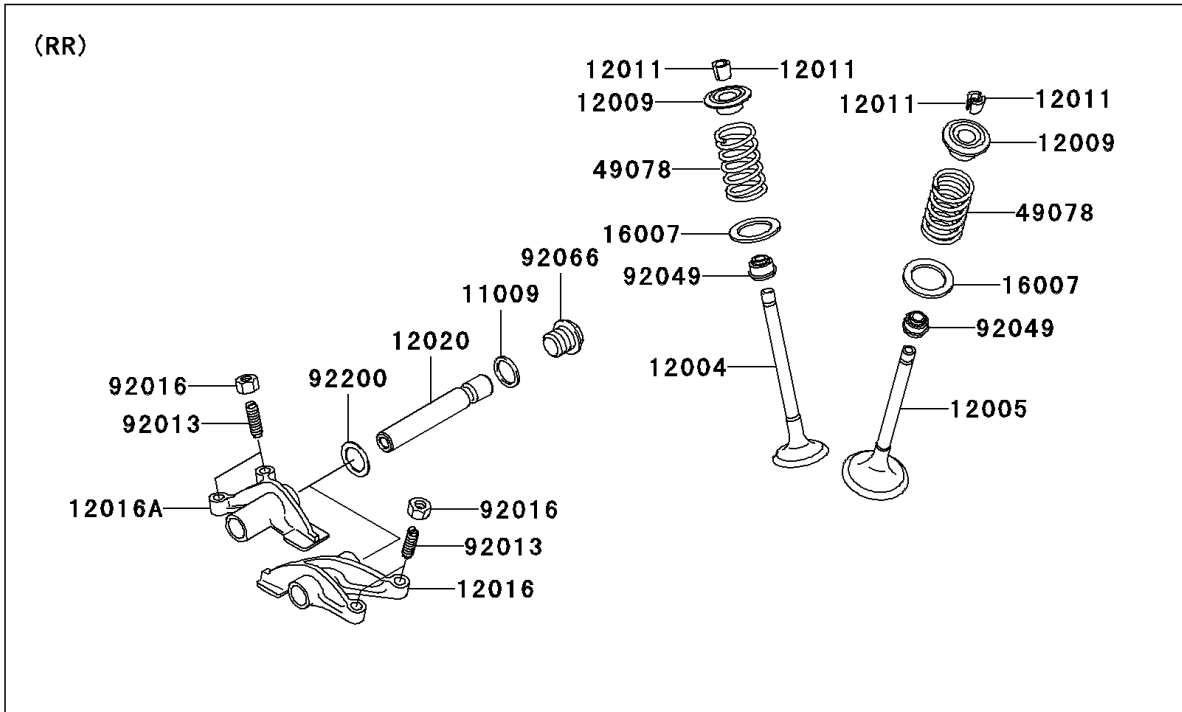

2006 KFX700 PARTS DIAGRAM

Valve(s)

E1210

2006 KFX700 PARTS LIST

Valve(s)

ITEM NAME	PART NUMBER	QUANTITY
GASKET,14X18X1.5 (Ref # 11009)	11009-1430	4
VALVE-INTAKE (Ref # 12004)	12004-0007	4
VALVE-EXHAUST (Ref # 12005)	12005-0016	4
RETAINER-VALVE SPRING (Ref # 12009)	12009-1056	8
COLLET (Ref # 12011)	12011-1051	16
ARM-ROCKER,EXHAUST (Ref # 12016)	12016-1128	2
ARM-ROCKER,INTAKE (Ref # 12016A)	12016-1129	2
SHAFT-ROCKER (Ref # 12020)	12020-0004	4
SEAT-SPRING,17.5X23.8X0.5 (Ref # 16007)	16007-1178	8
SPRING-ENGINE VALVE (Ref # 49078)	49078-0014	8
SCREW,6MM (Ref # 92013)	92013-009	8
NUT,6MM (Ref # 92016)	92016-061	8
SEAL-OIL,VSB58.558 (Ref # 92049)	92049-1218	8
PLUG,DRAIN (Ref # 92066)	92066-2196	4
WASHER,13X17X0.3 (Ref # 92200)	92200-1508	4