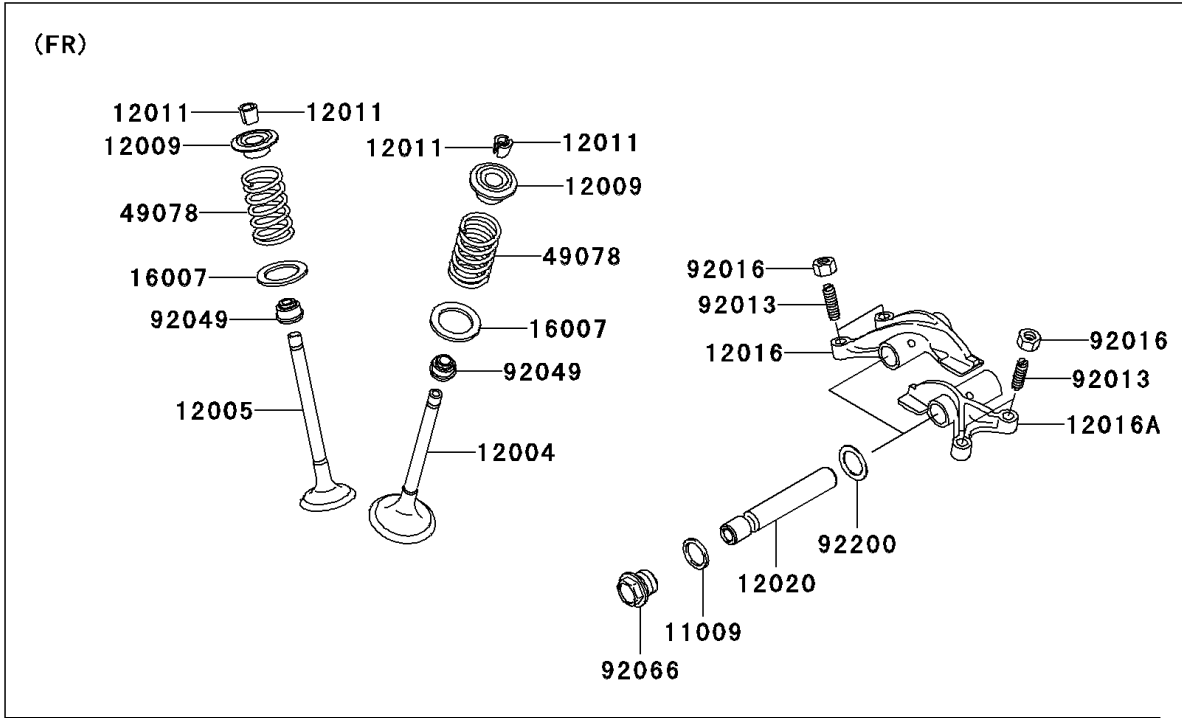

2006 KFX700 PARTS DIAGRAM

Valve(s)

E1210

2006 KFX700 PARTS LIST

Valve(s)

ITEM NAME	PART NUMBER	QUANTITY
GASKET,14X18X1.5 (Ref # 11009)	11009-1430	4
VALVE-INTAKE (Ref # 12004)	12004-0007	4
VALVE-EXHAUST (Ref # 12005)	12005-0016	4
RETAINER-VALVE SPRING (Ref # 12009)	12009-1056	8
COLLET (Ref # 12011)	12011-1051	16
ARM-ROCKER,EXHAUST (Ref # 12016)	12016-1128	2
ARM-ROCKER,INTAKE (Ref # 12016A)	12016-1129	2
SHAFT-ROCKER (Ref # 12020)	12020-0004	4
SEAT-SPRING,17.5X23.8X0.5 (Ref # 16007)	16007-1178	8
SPRING-ENGINE VALVE (Ref # 49078)	49078-0014	8
SCREW,6MM (Ref # 92013)	92013-009	8
NUT,6MM (Ref # 92016)	92016-061	8
SEAL-OIL,VSB58.558 (Ref # 92049)	92049-1218	8
PLUG,DRAIN (Ref # 92066)	92066-2196	4
WASHER,13X17X0.3 (Ref # 92200)	92200-1508	4