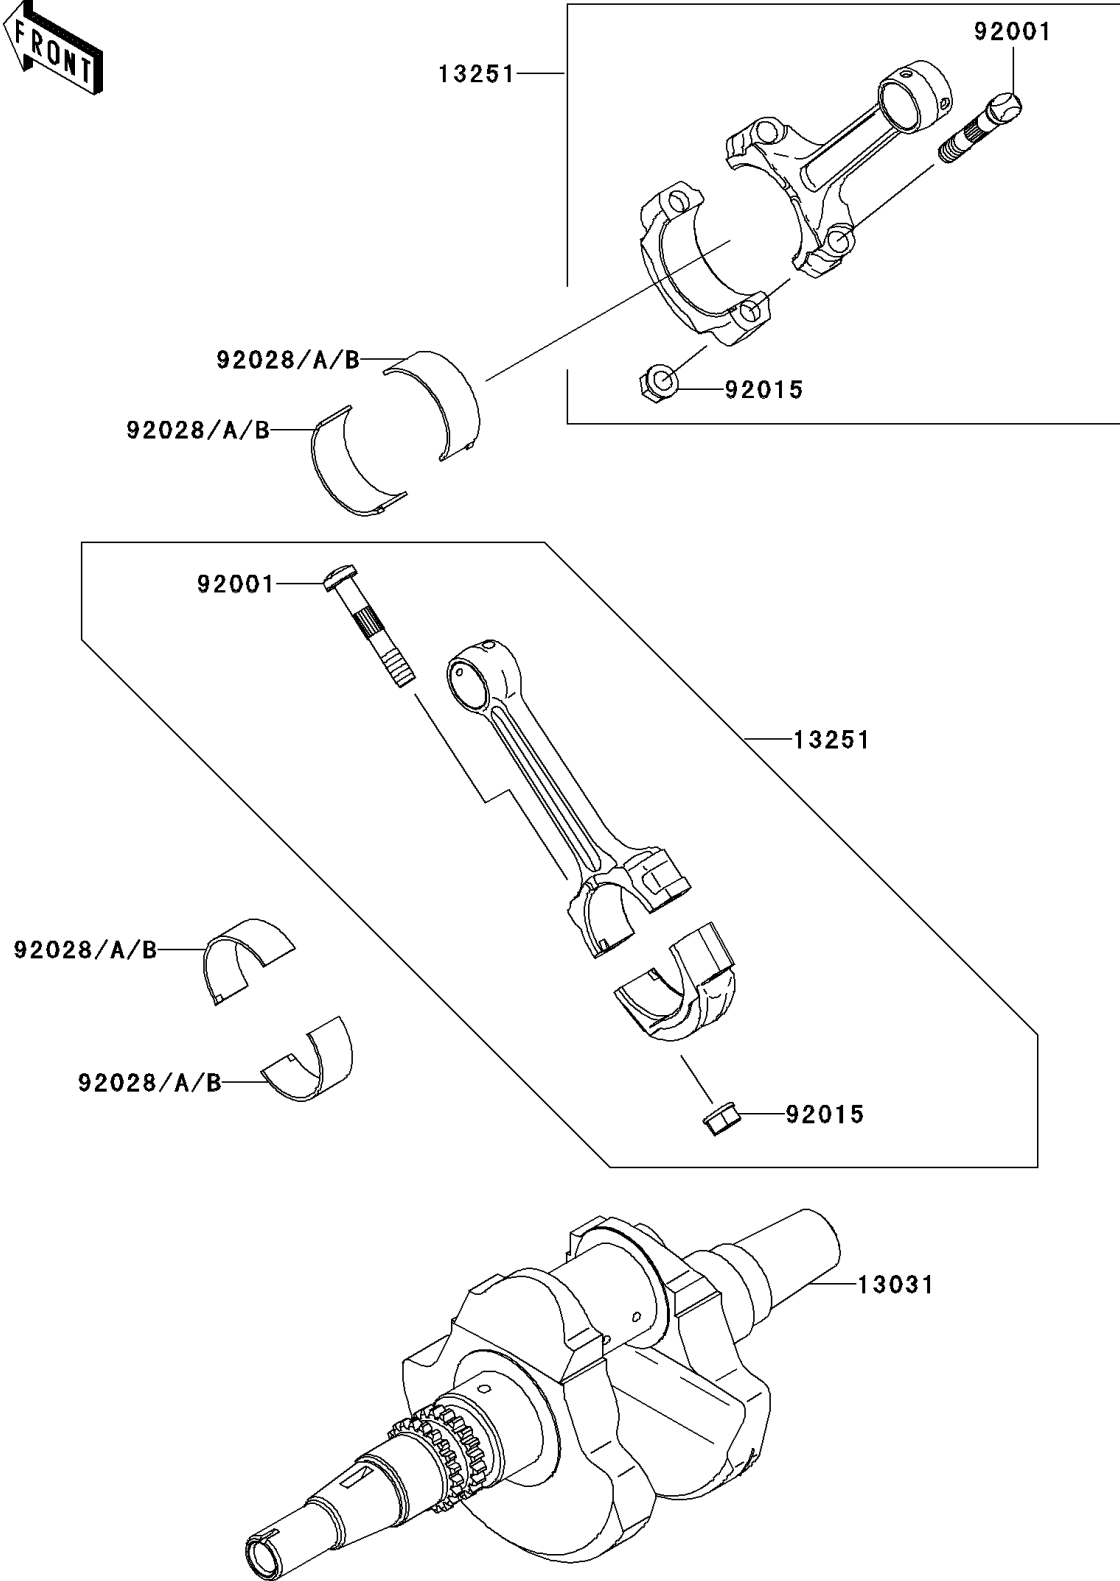

2006 KFX700 PARTS DIAGRAM

Crankshaft

E1321

2006 KFX700 PARTS LIST

Crankshaft

ITEM NAME	PART NUMBER	QUANTITY
CRANKSHAFT-COMP (Ref # 13031)	13031-0030	1
ROD-ASSY-CONNECTING (Ref # 13251)	13251-1143	2
BOLT,CONNECTING ROD (Ref # 92001)	92001-1980	4
NUT,FLANGED,8MM (Ref # 92015)	92015-1311	4
BUSHING,CONNECTING ROD,GREEN (Ref # 92028)	92028-1961	AR
BUSHING,CONNECTING ROD,YELLOW (Ref # 92028A)	92028-1962	4
BUSHING,CONNECTING ROD,BROWNE (Ref # 92028B)	92028-1963	AR