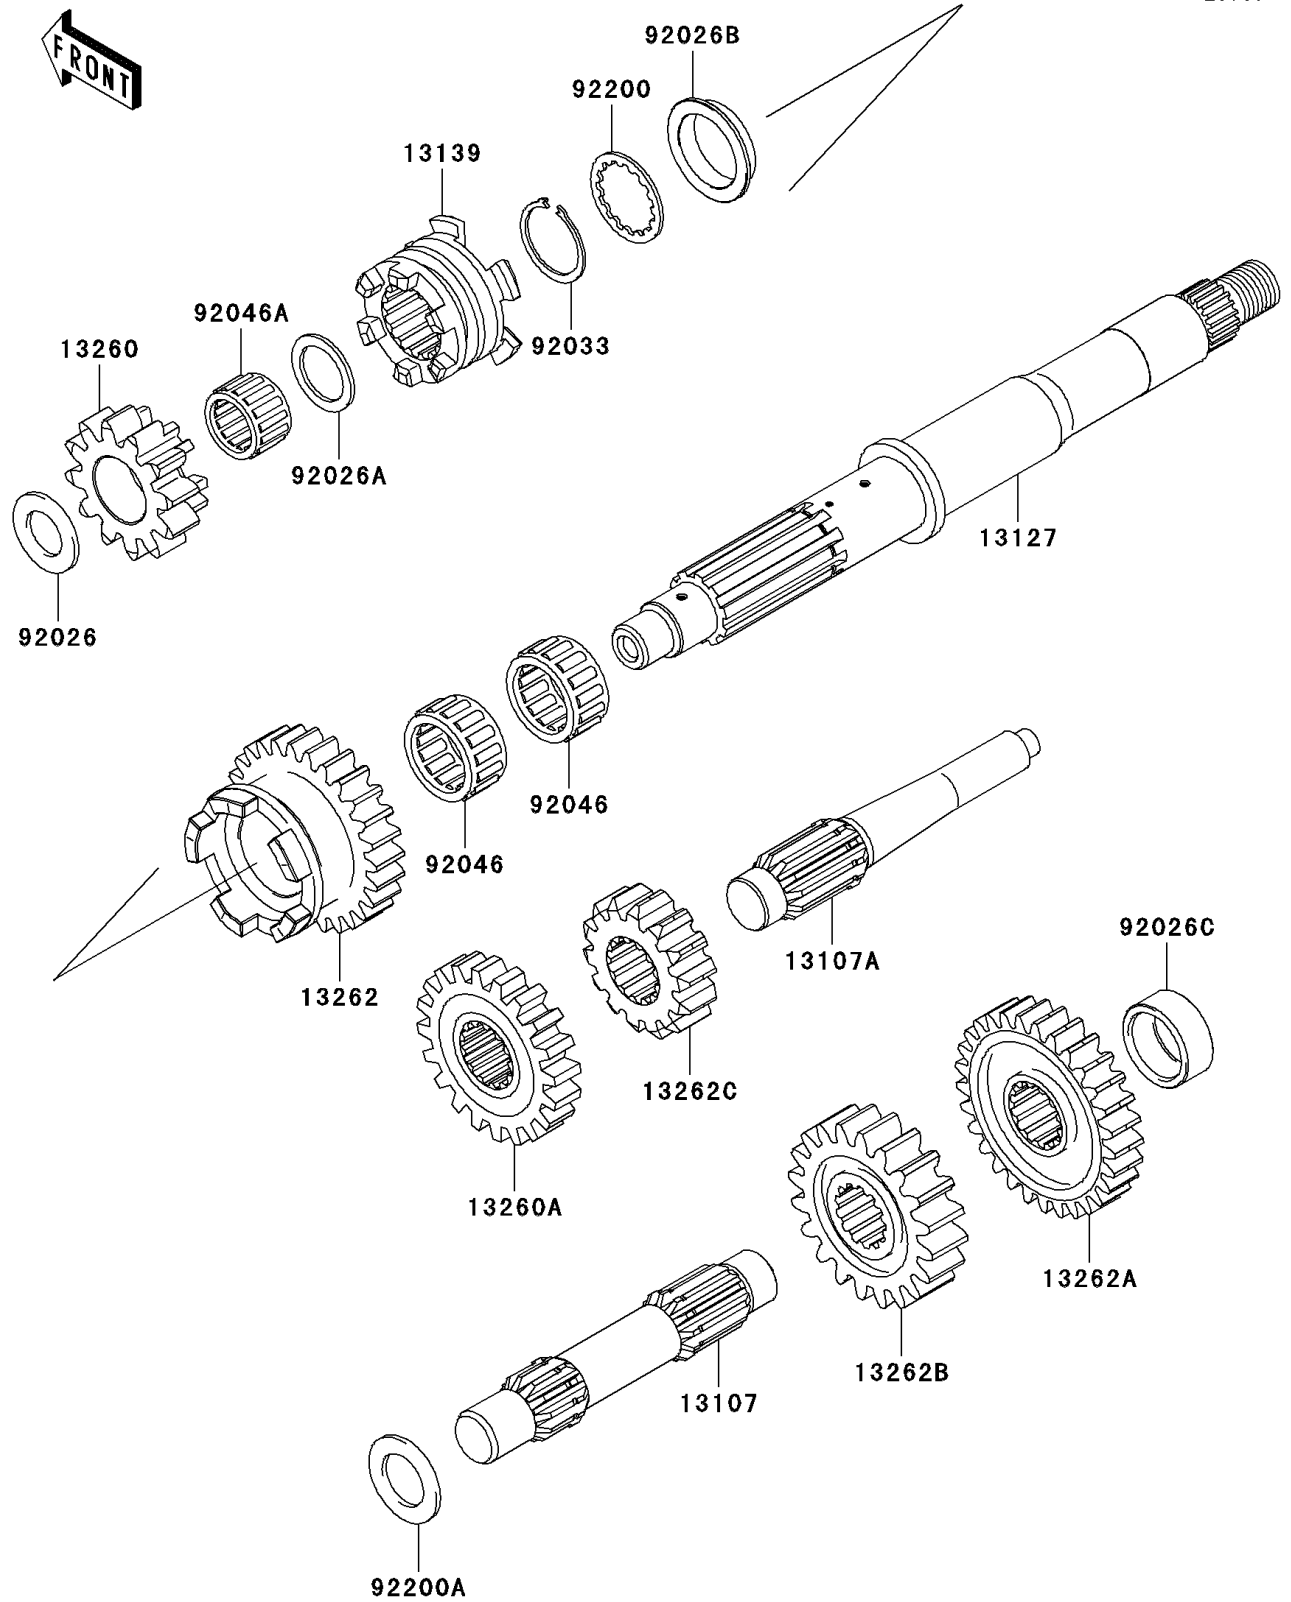

2006 KFX700 PARTS DIAGRAM

Transmission

E1361

2006 KFX700 PARTS LIST

Transmission

ITEM NAME	PART NUMBER	QUANTITY
SHAFT,COUNTER (Ref # 13107)	13107-1436	1
SHAFT,REVERSE,IDLE (Ref # 13107A)	13107-1437	1
SHAFT-TRANSMISSION INPUT (Ref # 13127)	13127-1282	1
SHIFTER (Ref # 13139)	13139-0003	1
GEAR,INPUT REVERSE,12T (Ref # 13260)	13260-1868	1
GEAR,DRIVEN REVERSE,16T (Ref # 13260A)	13260-1873	1
GEAR,INPUT HIGH,27T (Ref # 13262)	13262-0002	1
GEAR,DRIVEN HIGH,29T (Ref # 13262A)	13262-0015	1
GEAR,OUTPUT DRIVE,20T (Ref # 13262B)	13262-1052	1
GEAR,OUTPUT REVERSE,14T (Ref # 13262C)	13262-1053	1
SPACER,17.3X30X2.0 (Ref # 92026)	92026-1415	1
SPACER,21.2X29X1.6 (Ref # 92026A)	92026-1568	1
SPACER,28X39X8 (Ref # 92026B)	92026-1629	1
SPACER,25X32X13 (Ref # 92026C)	92026-1630	1
RING-SNAP,25.9X30.6X1.2 (Ref # 92033)	92033-1037	1
BEARING-NEEDLE (Ref # 92046)	92046-1278	2
BEARING-NEEDLE,REVERSE GEAR (Ref # 92046A)	92046-1279	1
WASHER,28.5X34.0X1.5 (Ref # 92200)	92200-1240	1
WASHER,20.3X33X2.0 (Ref # 92200A)	92200-1351	1