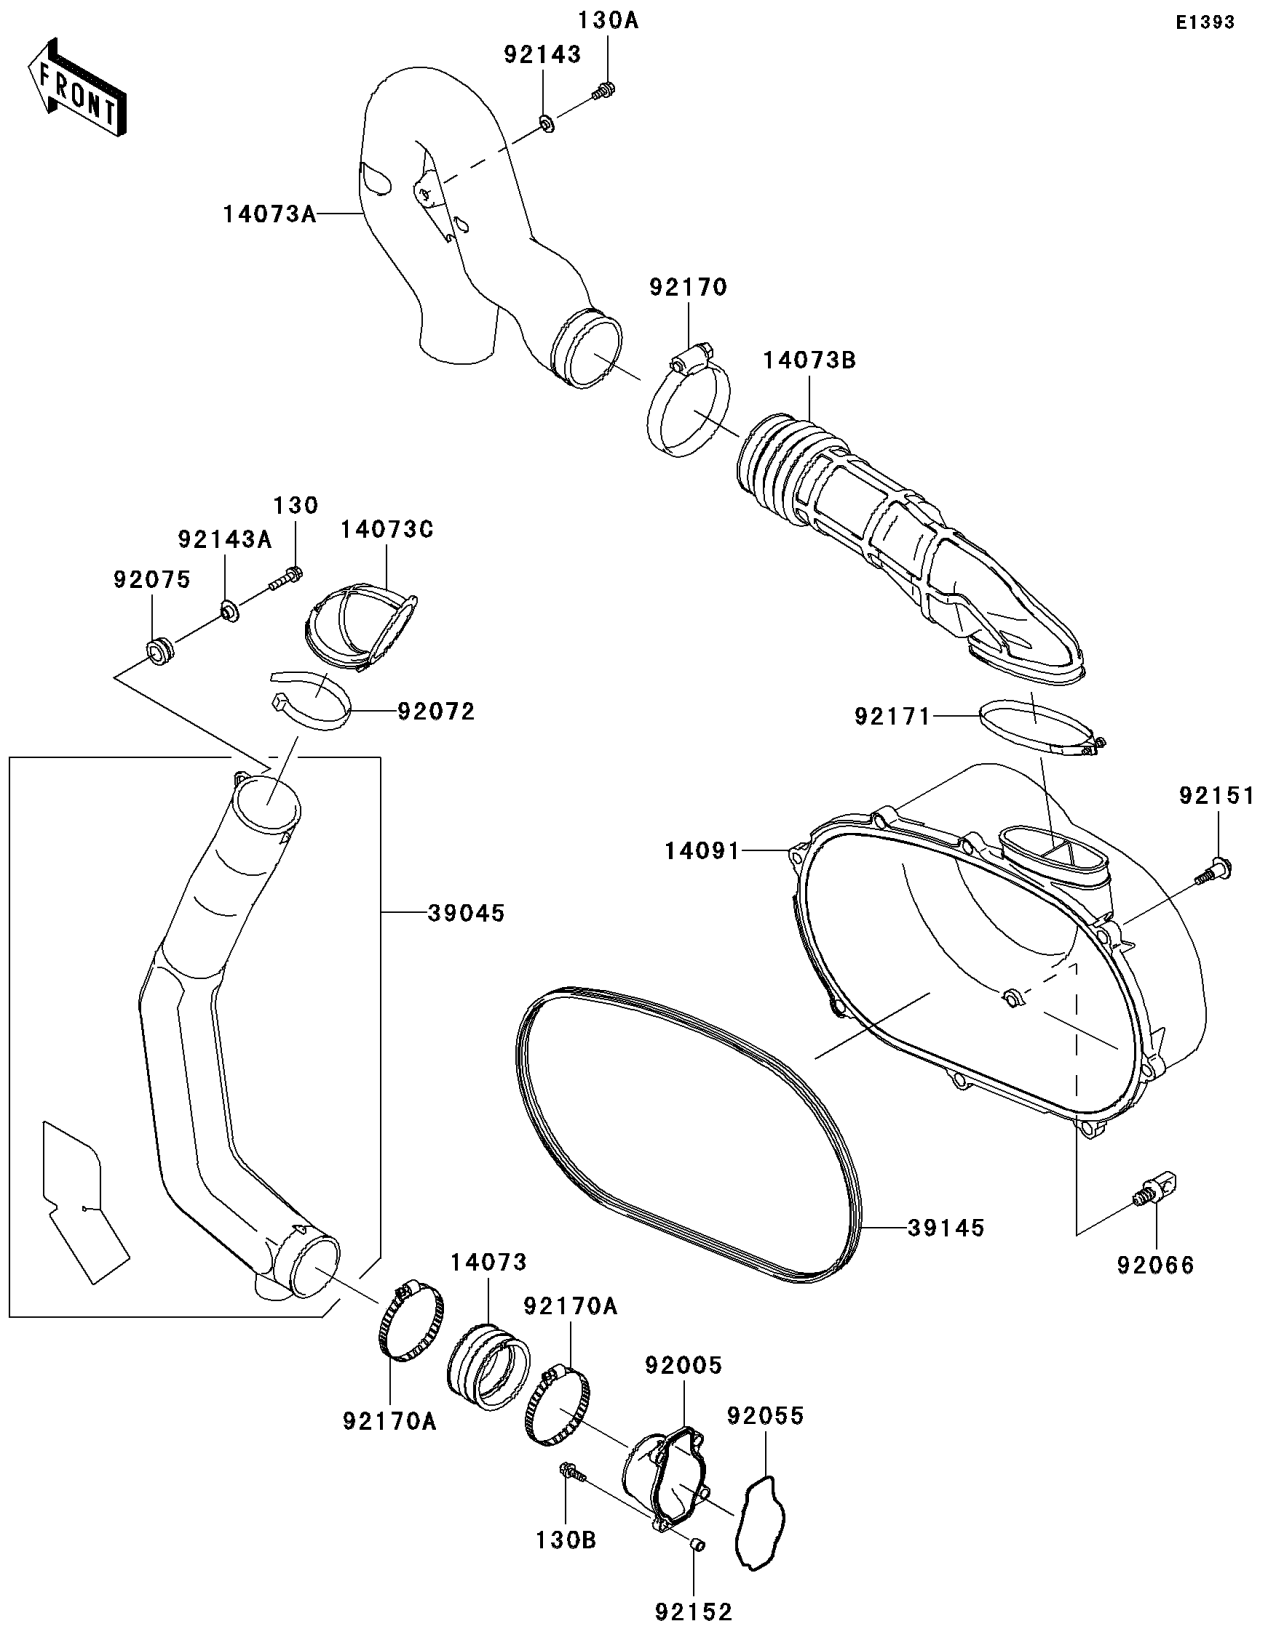

2006 KFX700 PARTS DIAGRAM

Converter Cover

E1393

2006 KFX700 PARTS LIST

Converter Cover

ITEM NAME	PART NUMBER	QUANTITY
BOLT-FLANGED,6X25 (Ref # 130)	130G0625	1
BOLT-FLANGED,6X12 (Ref # 130A)	130J0612	1
BOLT-FLANGED,6X20 (Ref # 130B)	130Z0620	4
DUCT,JOINT (Ref # 14073)	14073-1775	1
DUCT,EXHAUST (Ref # 14073A)	14073-1850	1
DUCT,EXHAUST JOINT (Ref # 14073B)	14073-1851	1
DUCT,SNORKEL TOP (Ref # 14073C)	14073-1853	1
COVER,BELT CONVERTER (Ref # 14091)	14091-1535	1
DUCT-ASSY,SNORKEL (Ref # 39045)	39045-1072	1
TRIM-SEAL (Ref # 39145)	39145-1135	1
FITTING (Ref # 92005)	92005-1387	1
RING-O (Ref # 92055)	92055-1630	1
PLUG,DRAIN,11X19 (Ref # 92066)	92066-1580	1
BAND,L=365 (Ref # 92072)	92072-1197	1
DAMPER,RUBBER (Ref # 92075)	92075-1123	1
COLLAR (Ref # 92143)	92143-1087	1
COLLAR (Ref # 92143A)	92143-1353	1
BOLT,FLANGED,M6X13.5X16.5 (Ref # 92151)	92151-1686	8
COLLAR (Ref # 92152)	92152-1332	4
CLAMP (Ref # 92170)	92170-1763	1
CLAMP (Ref # 92170A)	92170-1764	2
CLAMP (Ref # 92171)	92171-1554	1