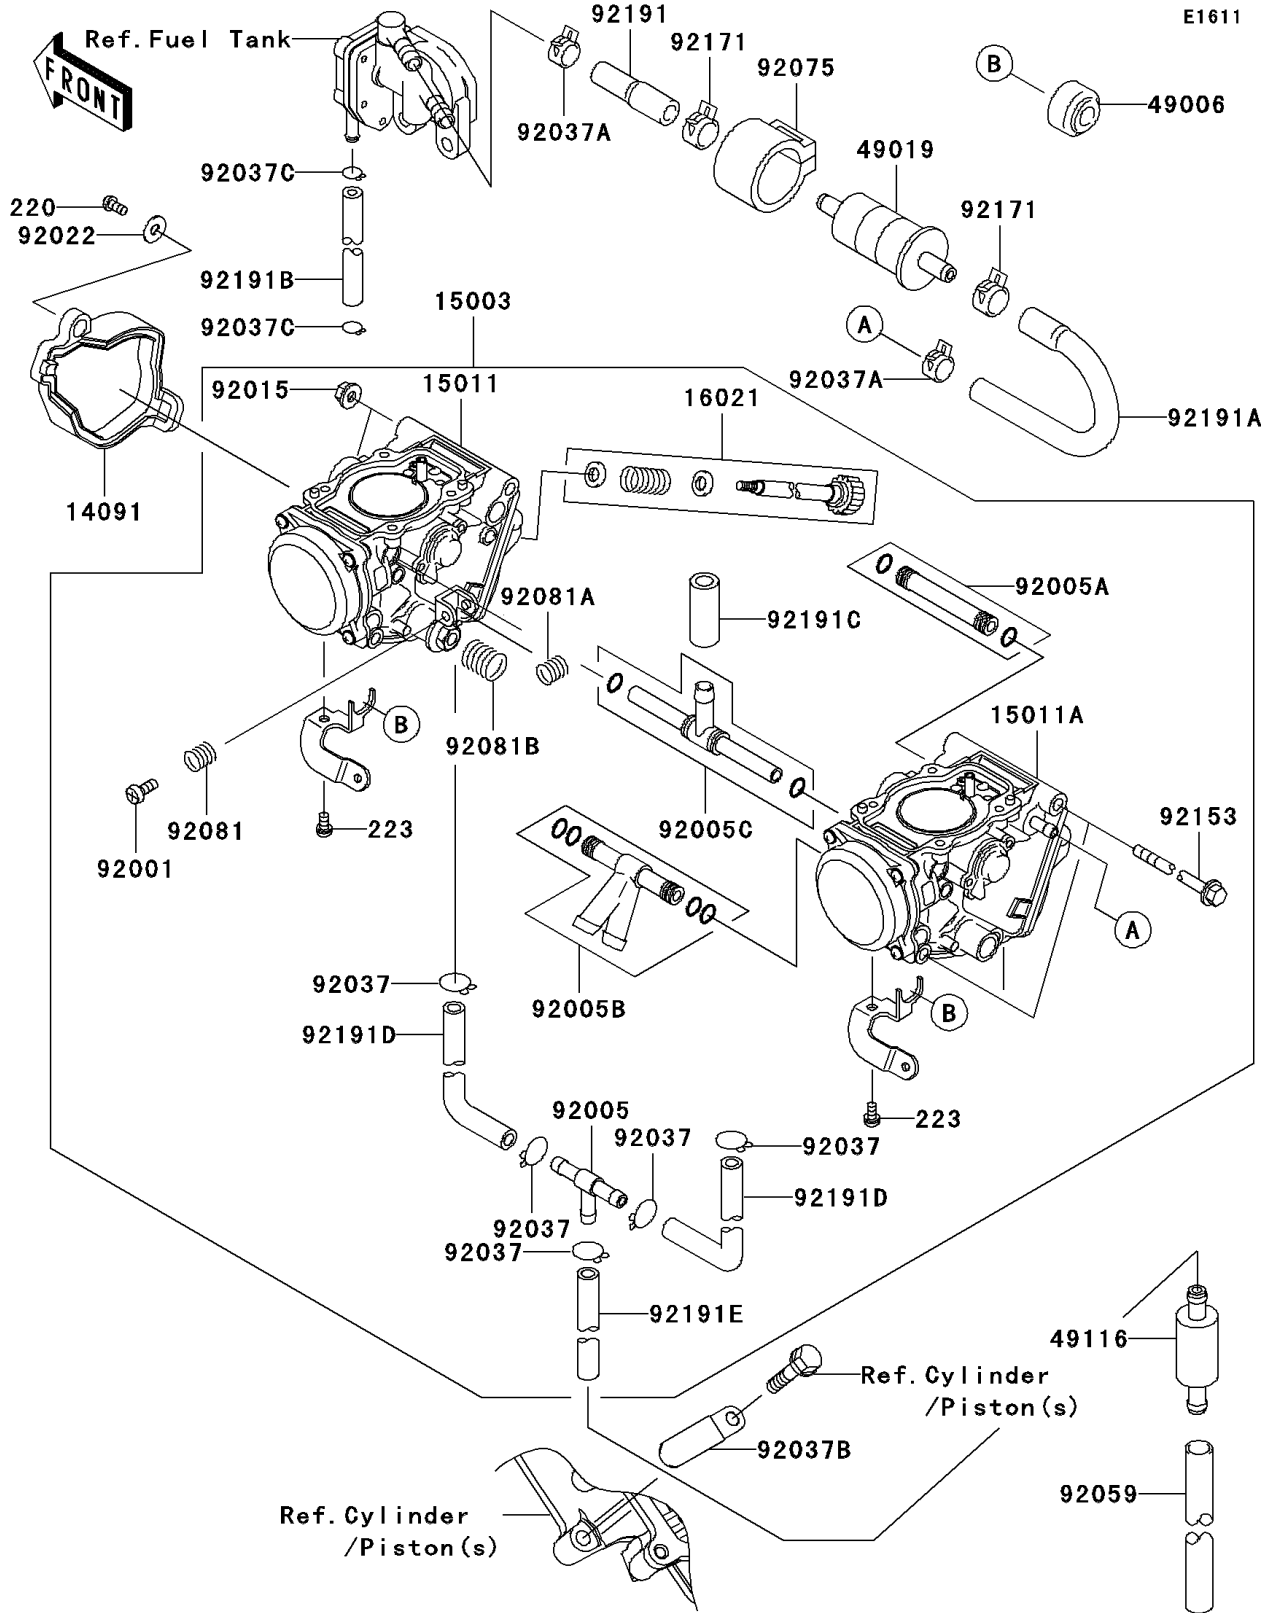

2006 KFX700 PARTS DIAGRAM

Carburetor

2006 KFX700 PARTS LIST

Carburetor

ITEM NAME	PART NUMBER	QUANTITY
SCREW-PAN-CROS,4X8 (Ref # 220)	220B0408	1
SCREW-PAN-WS-CROS,4X8 (Ref # 223)	223D0408	2
COVER,THROTTLE CABLE (Ref # 14091)	14091-1196	1
CARBURETOR-ASSY (Ref # 15003)	15003-0094	1
CARBURETOR,FR (Ref # 15011)	15011-0015	1
CARBURETOR,RR (Ref # 15011A)	15011-0016	1
SCREW-THROTTLE STOP (Ref # 16021)	16021-1223	1
BOOT,STARTER CABLE (Ref # 49006)	49006-1353	2
FILTER-FUEL (Ref # 49019)	49019-1055	1
VALVE-ASSY (Ref # 49116)	49116-1126	1
BOLT,THROTTLE ADJUST (Ref # 92001)	92001-1998	1
FITTING,FUEL,T-TYPE (Ref # 92005)	92005-1112	1
FITTING (Ref # 92005A)	92005-1375	1
FITTING (Ref # 92005B)	92005-1376	1
FITTING (Ref # 92005C)	92005-1385	1
NUT,FLANGED,5MM (Ref # 92015)	92015-1259	2
WASHER,5.2X13X1 (Ref # 92022)	92022-1380	1
CLAMP,TUBE (Ref # 92037)	92037-1201	5
CLAMP,TUBE (Ref # 92037A)	92037-1505	2
CLAMP,L=45 (Ref # 92037B)	92037-1539	1
CLAMP (Ref # 92037C)	92037-1610	2
TUBE,7X10X100 (Ref # 92059)	92059-1736	1
DAMPER,FUEL FILTER (Ref # 92075)	92075-1853	1
SPRING (Ref # 92081)	92081-1620	1
SPRING,THROTTLE ADJUST LWR (Ref # 92081A)	92081-1621	1
SPRING,THROTTLE ADJUST CNT (Ref # 92081B)	92081-1622	1
BOLT,5X143 (Ref # 92153)	92153-1068	2
CLAMP (Ref # 92171)	92171-0515	2
TUBE,TAP-FUEL FILTER (Ref # 92191)	92191-0017	1

2006 KFX700 PARTS LIST

Carburetor

ITEM NAME	PART NUMBER	QUANTITY
TUBE,FUEL FILTER-CARBURETOR (Ref # 92191A)	92191-0018	1
TUBE,4X9X130 (Ref # 92191B)	92191-1251	1
TUBE,7X11X25 (Ref # 92191C)	92191-1672	1
TUBE,4.5X8X65 (Ref # 92191D)	92191-1673	2
TUBE,4.5X8X420 (Ref # 92191E)	92191-1674	1