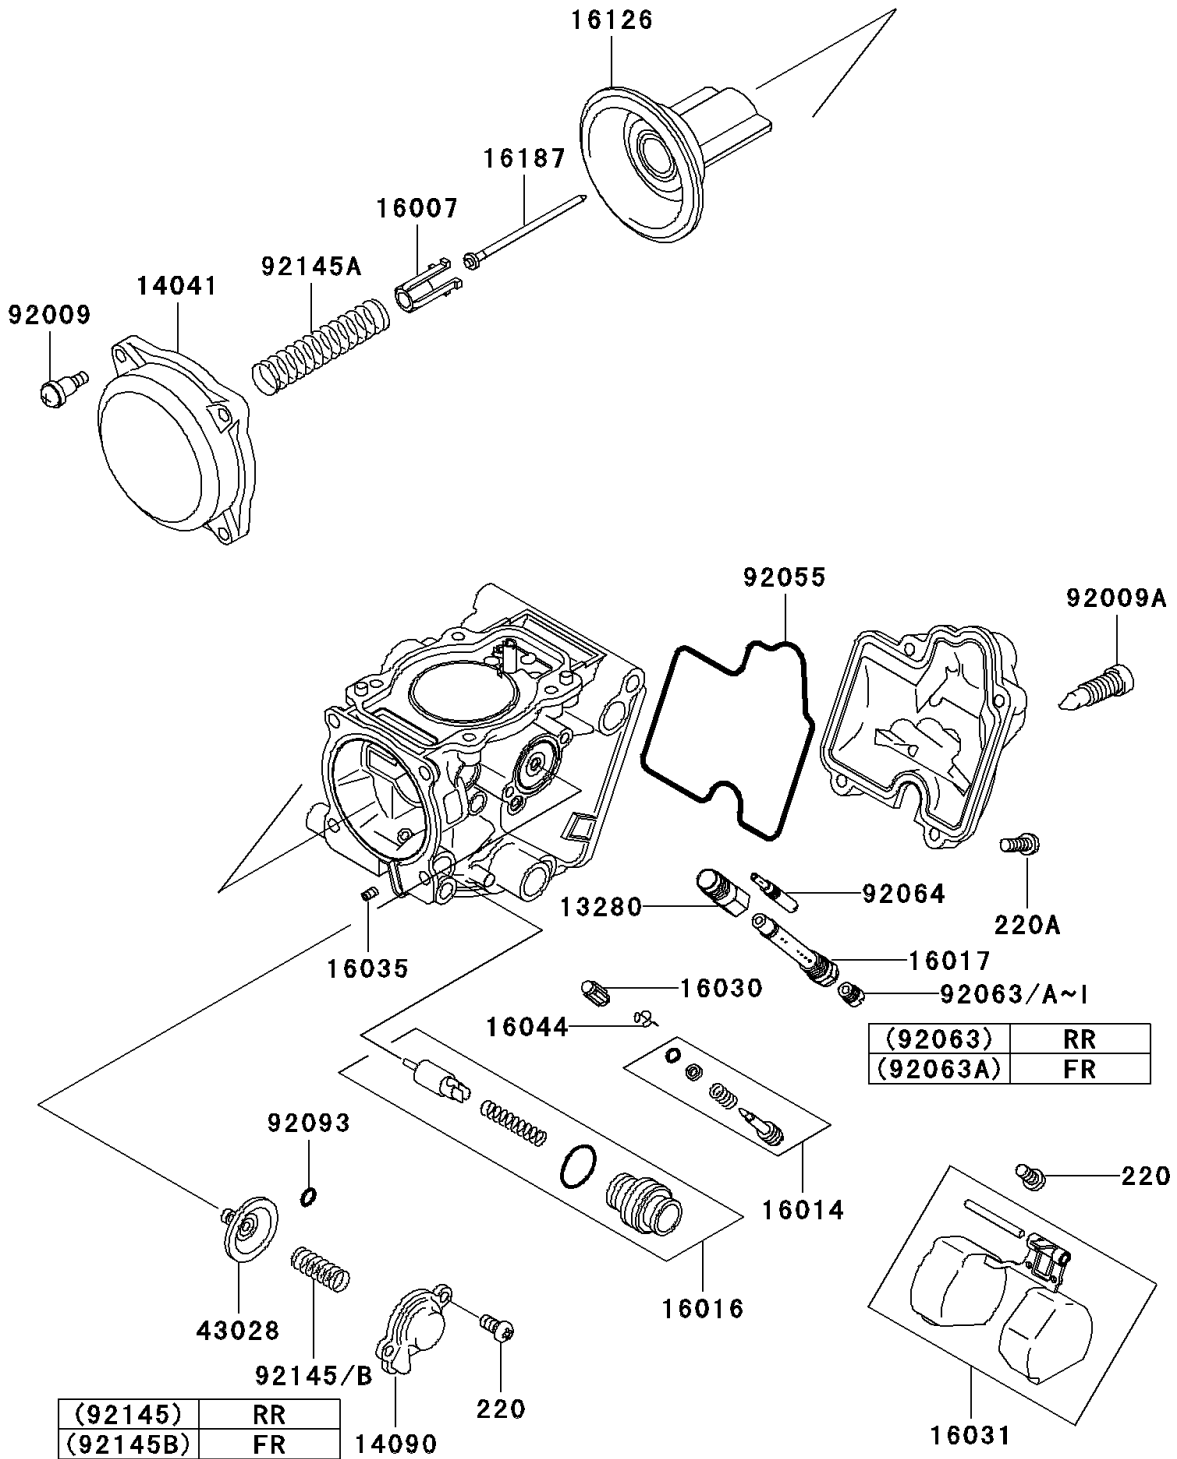

2006 KFX700 PARTS DIAGRAM

Carburetor Parts

E1612

2006 KFX700 PARTS LIST

Carburetor Parts

ITEM NAME	PART NUMBER	QUANTITY
SCREW-PAN-CROS,4X8 (Ref # 220)	220D0408	6
HOLDER,JET (Ref # 13280)	13280-1096	2
CAP-CHAMBER,MIXING (Ref # 14041)	14041-1090	2
COVER,AIR CUT VALVE (Ref # 14090)	14090-1984	2
SEAT-SPRING,THROTTLE VALVE (Ref # 16007)	16007-1120	2
SCREW-PILOT AIR (Ref # 16014)	16014-1105	2
PLUNGER (Ref # 16016)	16016-1117	2
JET-NEEDLE (Ref # 16017)	16017-1441	2
VALVE-FLOAT (Ref # 16030)	16030-1007	2
FLOAT (Ref # 16031)	16031-1097	2
JET-AIR,LEAK (Ref # 16035)	16035-1055	2
CLAMP,FLOAT VALVE (Ref # 16044)	16044-007	2
VALVE,VACUUM (Ref # 16126)	16126-1226	2
NEEDLE-JET,NBZH (Ref # 16187)	16187-0021	2
DIAPHRAGM,AIR CUT VALVE (Ref # 43028)	43028-1085	2
SCREW,4X4.4 (Ref # 92009)	92009-1549	8
SCREW,DRAIN,6X0.75 (Ref # 92009A)	92009-1551	2
RING-O,FLOAT CHAMBER (Ref # 92055)	92055-1589	2
JET-MAIN,#140 (Ref # 92063)	92063-1013	1
JET-MAIN,#135 (Ref # 92063A)	92063-1014	1
JET-MAIN,#138 (Ref # 92063B)	92063-1015	AR
JET-MAIN,#142 (Ref # 92063C)	92063-1016	AR
JET-MAIN,#145 (Ref # 92063D)	92063-1017	AR
JET-MAIN,#125 (Ref # 92063E)	92063-1069	AR
JET-MAIN,#120 (Ref # 92063F)	92063-1072	AR
JET-MAIN,#128 (Ref # 92063G)	92063-1074	AR
JET-MAIN,#130 (Ref # 92063H)	92063-1075	AR
JET-MAIN,#132 (Ref # 92063I)	92063-1076	AR
JET-PILOT,#40 (Ref # 92064)	92064-0005	2

2006 KFX700 PARTS LIST

Carburetor Parts

ITEM NAME	PART NUMBER	QUANTITY
SEAL,"U"RING (Ref # 92093)	92093-1046	2
SPRING,AIR CUT VALVE (Ref # 92145)	92145-0097	1
SPRING,VACUUM VALVE (Ref # 92145A)	92145-1227	2
SPRING,AIR CUT VALVE (Ref # 92145B)	92145-1450	1
SCREW-PAN-CROS,4X14 (Ref # 220A)	220D0414	8