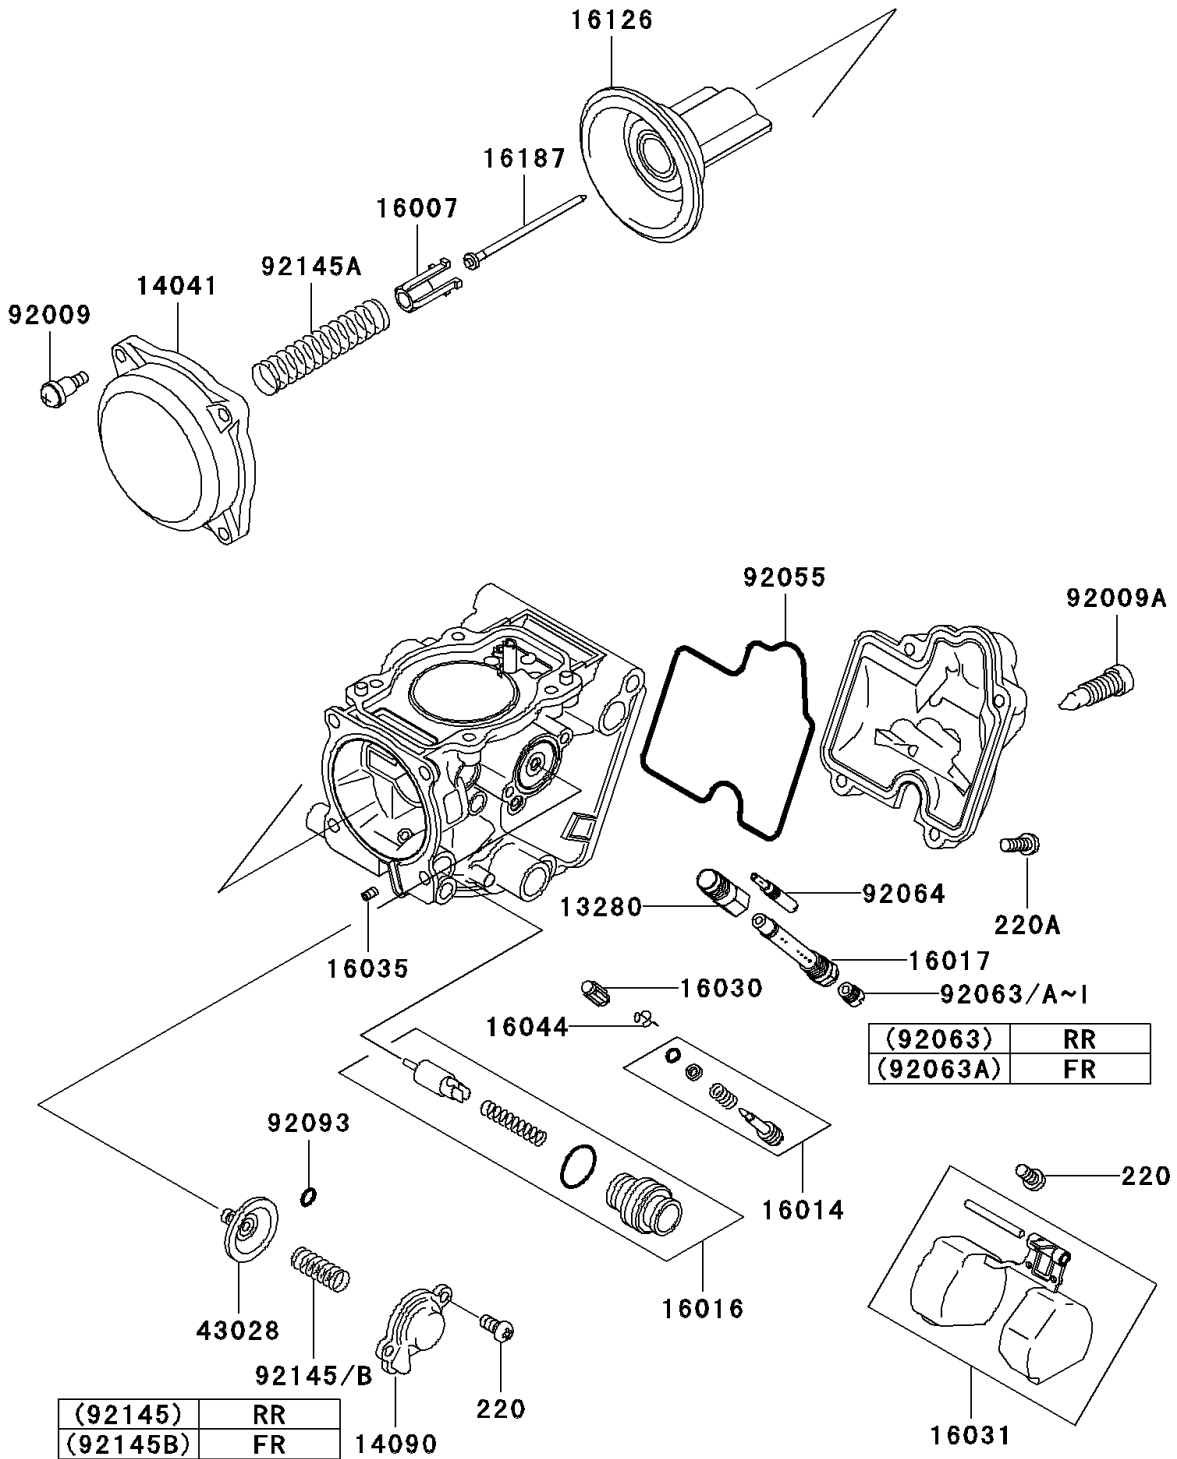

# 2006 KFX700 PARTS DIAGRAM

Carburetor Parts

E1612

### Carburetor Parts

ITEM NAME	PART NUMBER	QUANTITY
SCREW-PAN-CROS,4X8 (Ref # 220)	220D0408	6
HOLDER,JET (Ref # 13280)	13280-1096	2
CAP-CHAMBER,MIXING (Ref # 14041)	14041-1090	2
COVER,AIR CUT VALVE (Ref # 14090)	14090-1984	2
SEAT-SPRING,THROTTLE VALVE (Ref # 16007)	16007-1120	2
SCREW-PILOT AIR (Ref # 16014)	16014-1105	2
PLUNGER (Ref # 16016)	16016-1117	2
JET-NEEDLE (Ref # 16017)	16017-1441	2
VALVE-FLOAT (Ref # 16030)	16030-1007	2
FLOAT (Ref # 16031)	16031-1097	2
JET-AIR,LEAK (Ref # 16035)	16035-1055	2
CLAMP,FLOAT VALVE (Ref # 16044)	16044-007	2
VALVE,VACUUM (Ref # 16126)	16126-1226	2
NEEDLE-JET,NBZH (Ref # 16187)	16187-0021	2
DIAPHRAGM,AIR CUT VALVE (Ref # 43028)	43028-1085	2
SCREW,4X4.4 (Ref # 92009)	92009-1549	8
SCREW,DRAIN,6X0.75 (Ref # 92009A)	92009-1551	2
RING-O,FLOAT CHAMBER (Ref # 92055)	92055-1589	2
JET-MAIN,#140 (Ref # 92063)	92063-1013	1
JET-MAIN,#135 (Ref # 92063A)	92063-1014	1
JET-MAIN,#138 (Ref # 92063B)	92063-1015	AR
JET-MAIN,#142 (Ref # 92063C)	92063-1016	AR
JET-MAIN,#145 (Ref # 92063D)	92063-1017	AR
JET-MAIN,#125 (Ref # 92063E)	92063-1069	AR
JET-MAIN,#120 (Ref # 92063F)	92063-1072	AR
JET-MAIN,#128 (Ref # 92063G)	92063-1074	AR
JET-MAIN,#130 (Ref # 92063H)	92063-1075	AR
JET-MAIN,#132 (Ref # 92063I)	92063-1076	AR
JET-PILOT,#40 (Ref # 92064)	92064-0005	2

### Carburetor Parts

ITEM NAME	PART NUMBER	QUANTITY
SEAL,"U"RING (Ref # 92093)	92093-1046	2
SPRING,AIR CUT VALVE (Ref # 92145)	92145-0097	1
SPRING,VACUUM VALVE (Ref # 92145A)	92145-1227	2
SPRING,AIR CUT VALVE (Ref # 92145B)	92145-1450	1
SCREW-PAN-CROS,4X14 (Ref # 220A)	220D0414	8