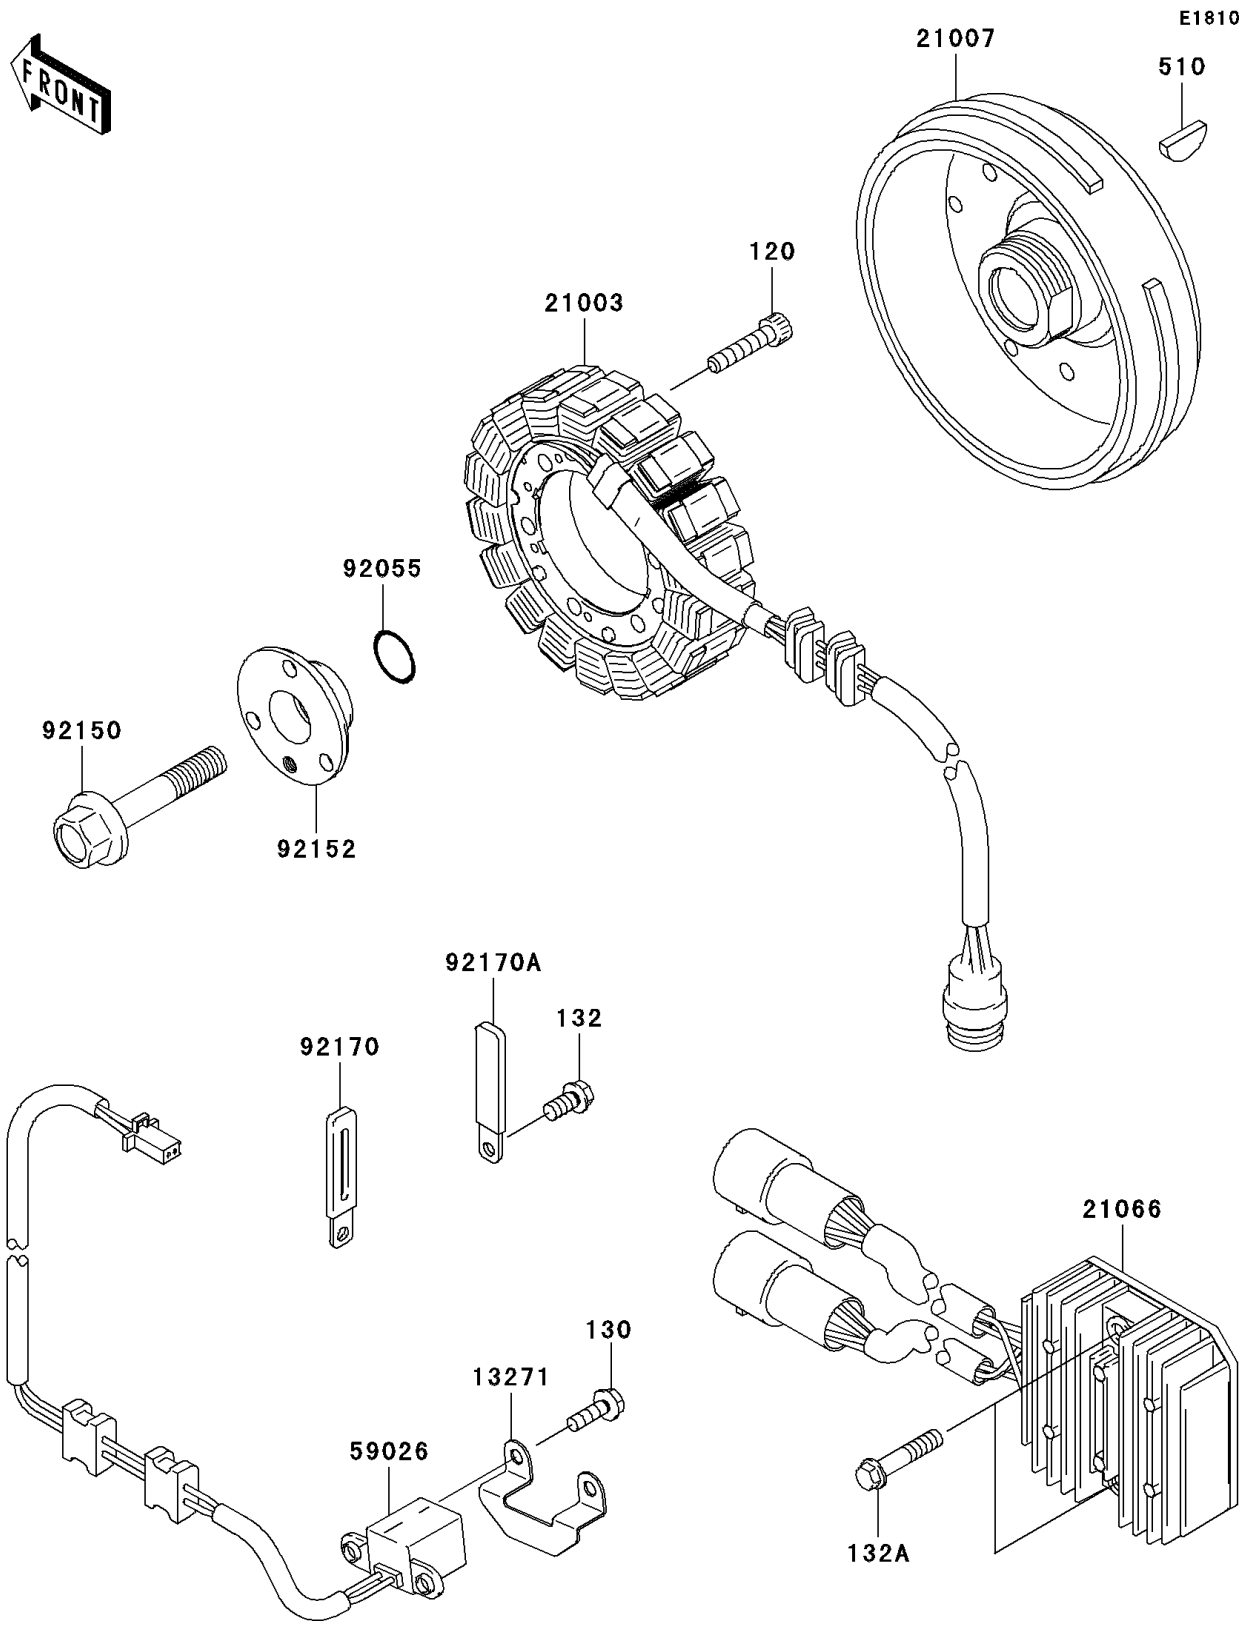

# 2006 KFX700 PARTS DIAGRAM

Generator

## 2006 KFX700 PARTS LIST

### Generator

ITEM NAME	PART NUMBER	QUANTITY
BOLT-SOCKET,6X28 (Ref # 120)	120P0628	3
BOLT-FLANGED,5X16 (Ref # 130)	130G0516	2
BOLT-FLANGED-SMALL,6X12 (Ref # 132)	132Y0612	1
BOLT-FLANGED-SMALL,6X30 (Ref # 132A)	132Y0630	2
KEY-WOODRUFF (Ref # 510)	510A4200	1
PLATE (Ref # 13271)	13271-1369	1
STATOR (Ref # 21003)	21003-0003	1
ROTOR (Ref # 21007)	21007-1367	1
REGULATOR-VOLTAGE (Ref # 21066)	21066-1112	1
COIL-PULSING (Ref # 59026)	59026-1159	1
RING-O,19.8X2.2 (Ref # 92055)	92055-1215	1
BOLT,12X65 (Ref # 92150)	92150-1987	1
COLLAR,20X51X17 (Ref # 92152)	92152-1467	1
CLAMP (Ref # 92170)	92170-1514	1
CLAMP (Ref # 92170A)	92170-1925	1