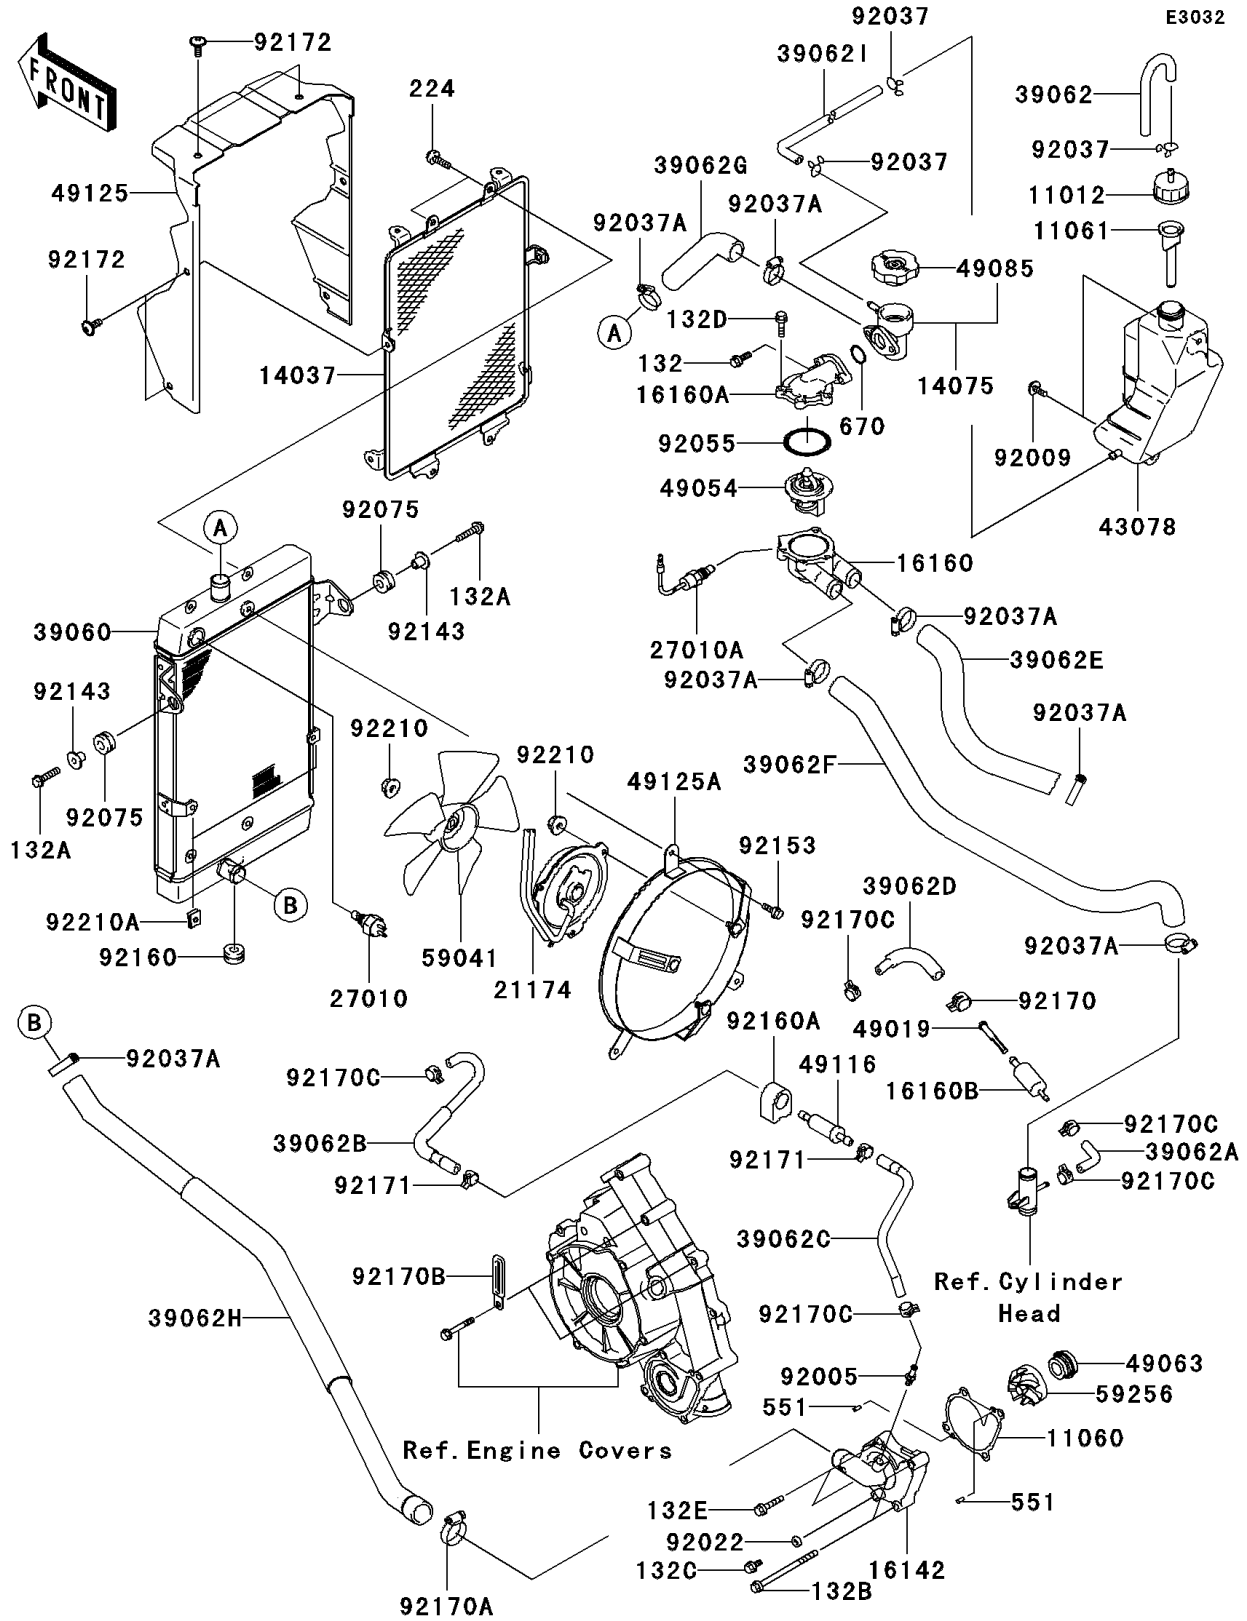

2006 KFX700 PARTS DIAGRAM

Radiator