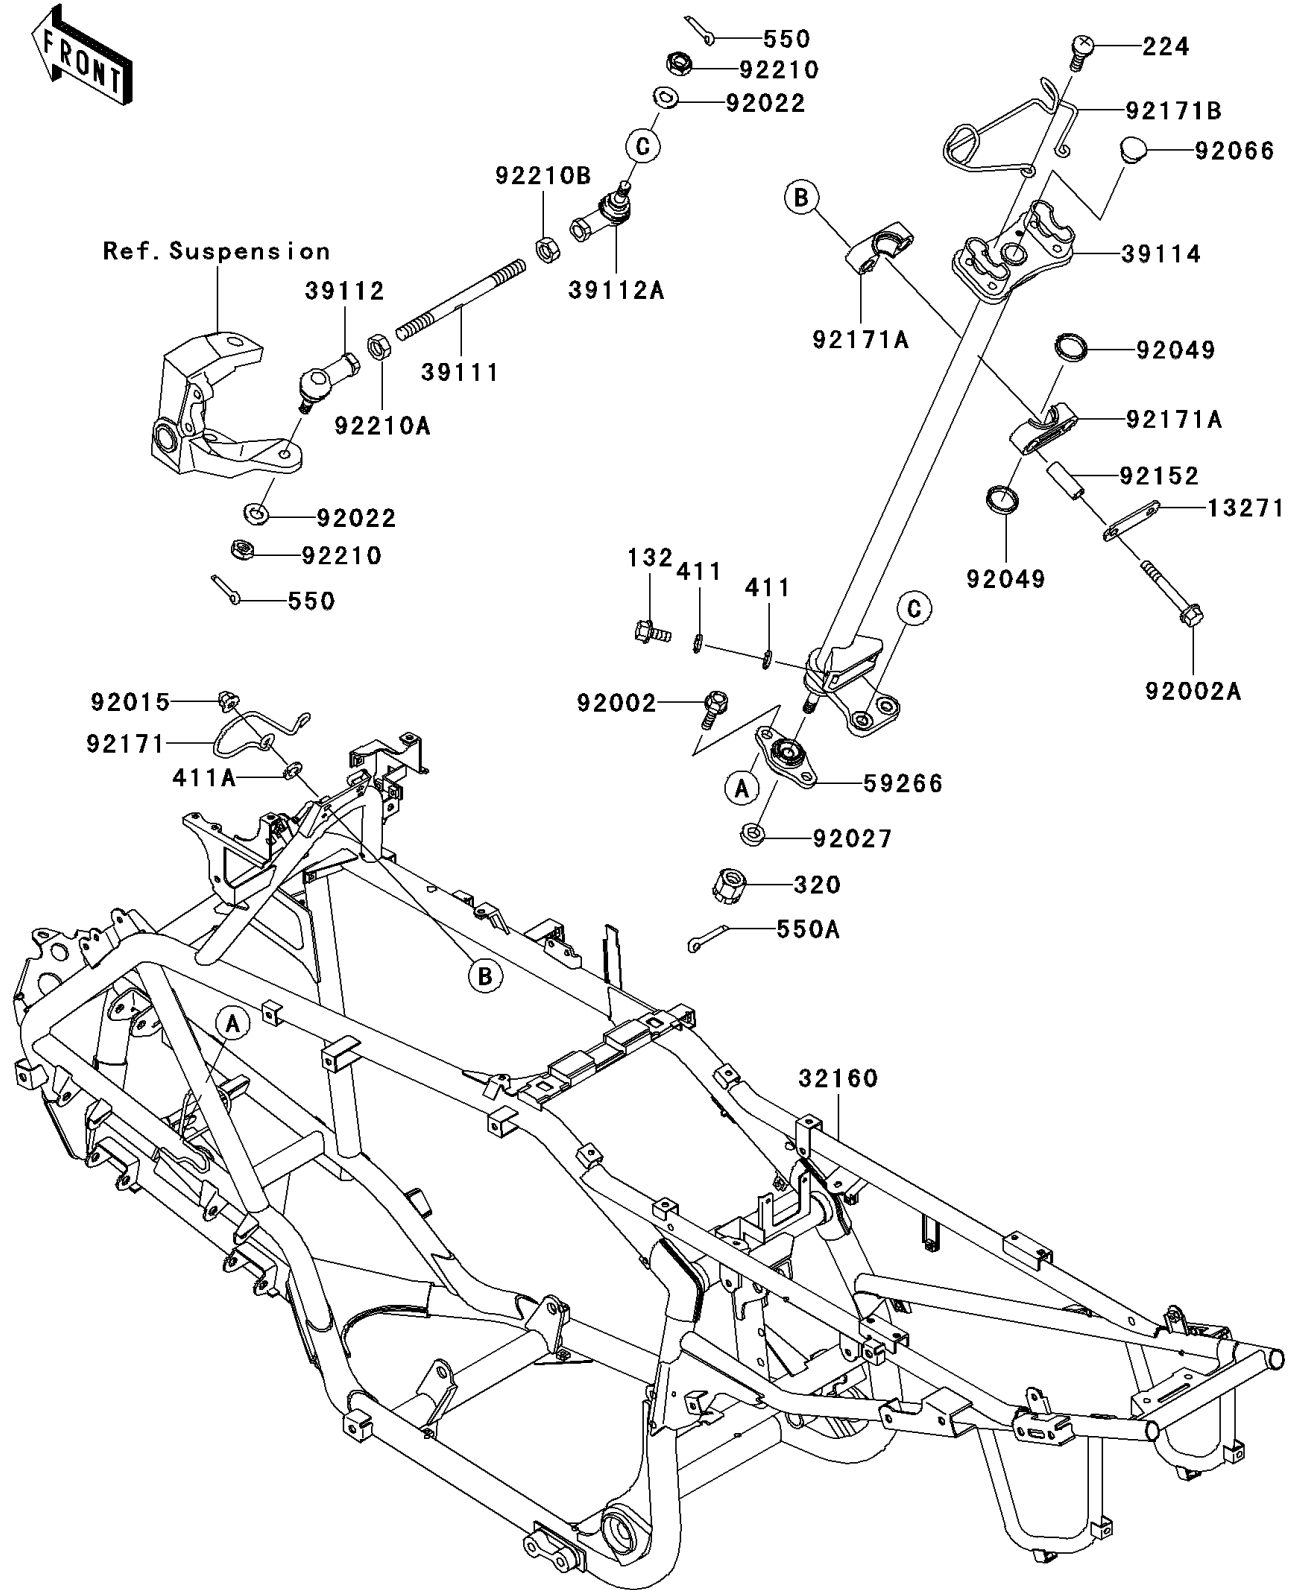

2006 KFX700 PARTS DIAGRAM

Frame

F2120

2006 KFX700 PARTS LIST

Frame

ITEM NAME	PART NUMBER	QUANTITY
BOLT-FLANGED-SMALL,6X16 (Ref # 132)	132J0616	2
SCREW-PAN-WP-CROS,6X14 (Ref # 224)	224C0614	2
NUT-CASTLE (Ref # 320)	320H1000	1
WASHER-PLAIN,6MM (Ref # 411)	411B0600	4
WASHER-PLAIN,8MM,BLACK (Ref # 411A)	411F0800	2
PIN-COTTER,2.0X15 (Ref # 550)	550D2015	4
PIN-COTTER,2.5X18 (Ref # 550A)	550D2518	1
PLATE (Ref # 13271)	13271-1887	1
FRAME-COMP,G.GRAY (Ref # 32160)	32160-0028-HN	1
ROD-TIE (Ref # 39111)	39111-0010	2
RODEND-TIE,RIGHT HANDED (Ref # 39112)	39112-1087	2
RODEND-TIE,LEFT HANDED (Ref # 39112A)	39112-1088	2
SHAFT-COMP-STRG (Ref # 39114)	39114-0001	1
JOINT-BALL (Ref # 59266)	59266-0001	1
BOLT,8X20 (Ref # 92002)	92002-1250	2
BOLT,FLANGED,8X70 (Ref # 92002A)	92002-1349	2
NUT,CAP,8MM,BLACK (Ref # 92015)	92015-1174	2
WASHER,10.2X20X1.5 (Ref # 92022)	92022-3742	4
COLLAR,10X21.3X7 (Ref # 92027)	92027-1817	1
SEAL-OIL,SR25.4X31X3.8 (Ref # 92049)	92049-1611	2
PLUG (Ref # 92066)	92066-1220	1
COLLAR,9.1X13.9X39.2 (Ref # 92152)	92152-1456	2
CLAMP,CABLE (Ref # 92171)	92171-0066	1
CLAMP,STEERING SHAFT (Ref # 92171A)	92171-1542	2
CLAMP,CABLE&HARNESS (Ref # 92171B)	92171-1543	1
NUT,LOCK,10MM (Ref # 92210)	92210-1184	4
NUT,RIGHT HANDED (Ref # 92210A)	92210-1385	2
NUT,LEFT HANDED (Ref # 92210B)	92210-1386	2