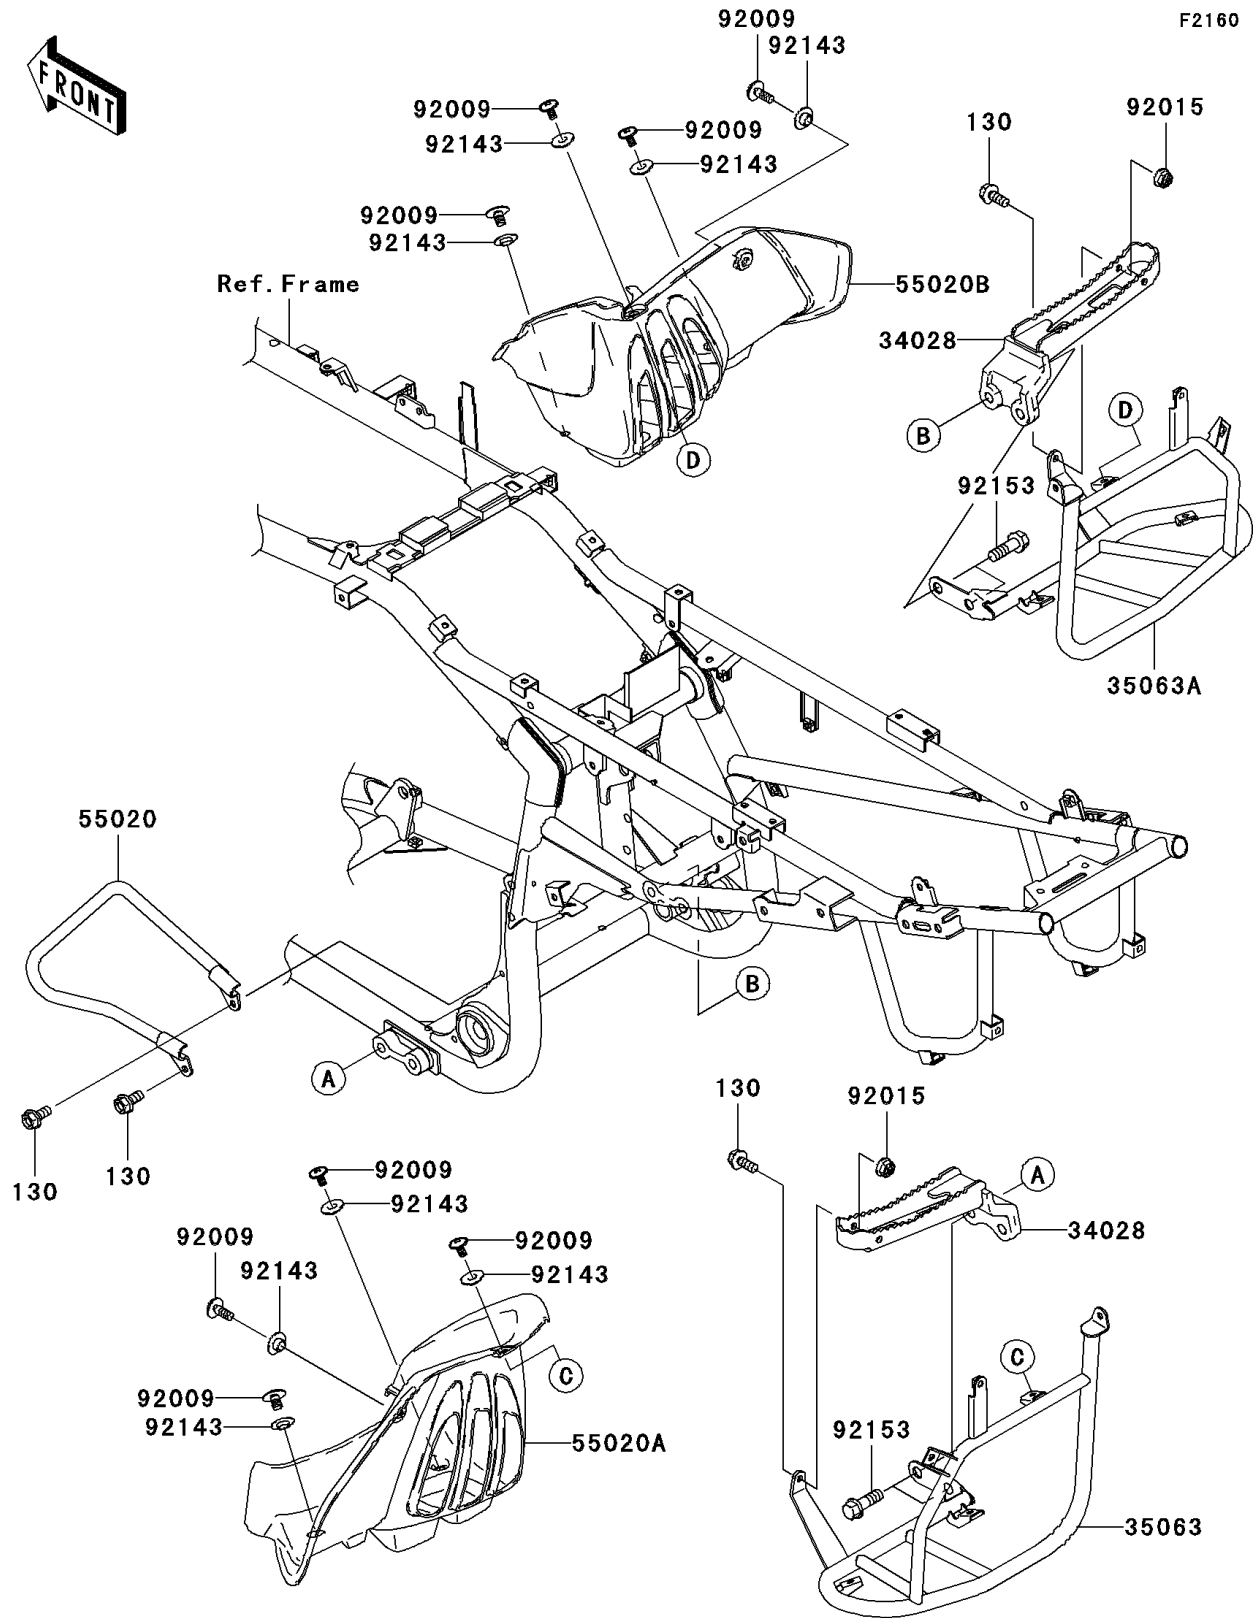

2006 KFX700 PARTS DIAGRAM

Footrests

2006 KFX700 PARTS LIST

Footrests

| ITEM NAME | PART NUMBER | QUANTITY |
|--------------------------------------|---------------|----------|
| BOLT-FLANGED,6X14 (Ref # 130) | 130J0614 | 4 |
| STEP,G.GRAY (Ref # 34028) | 34028-1535-HN | 2 |
| STAY,STEP,LH (Ref # 35063) | 35063-0027 | 1 |
| STAY,STEP,RH (Ref # 35063A) | 35063-0028 | 1 |
| GUARD,LEFT STEP (Ref # 55020) | 55020-0033 | 1 |
| GUARD,STEP,LH,F.BLACK (Ref # 55020A) | 55020-1799-6Z | 1 |
| GUARD,STEP,RH,F.BLACK (Ref # 55020B) | 55020-1800-6Z | 1 |
| SCREW,6X16 (Ref # 92009) | 92009-1621 | 8 |
| NUT,LOCK,FLANGED,6MM (Ref # 92015) | 92015-1603 | 2 |
| COLLAR (Ref # 92143) | 92143-1087 | 8 |
| BOLT,FLANGED,10X30 (Ref # 92153) | 92153-0427 | 4 |