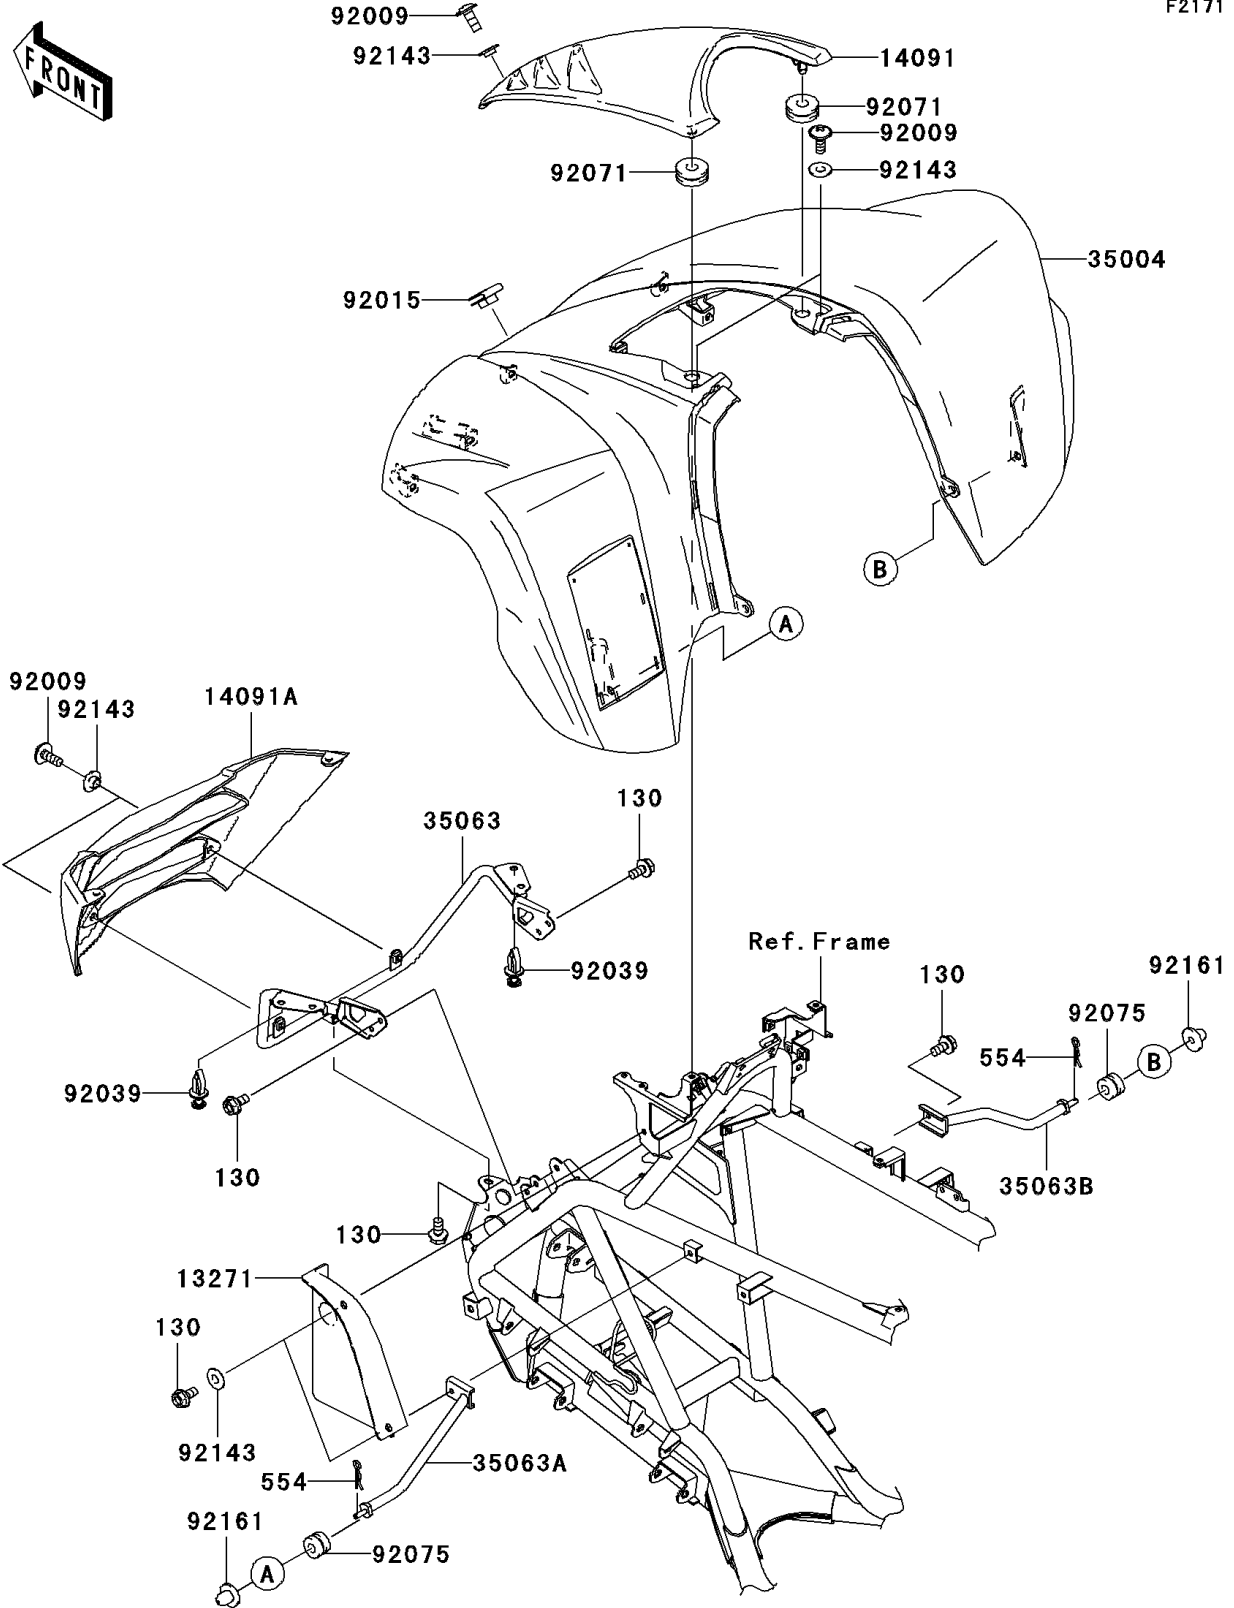

2006 KFX700 PARTS DIAGRAM

Front Fender(s)

F2171

2006 KFX700 PARTS LIST

Front Fender(s)

ITEM NAME	PART NUMBER	QUANTITY
BOLT-FLANGED,6X12 (Ref # 130)	130J0612	8
PIN-SNAP (Ref # 554)	554A0600	2
PLATE,FRONT FENDER (Ref # 13271)	13271-0058	1
COVER,MAINTENANCE,BLACK (Ref # 14091)	14091-1511-6D	1
COVER,FRONT GRILL,F.BLACK (Ref # 14091A)	14091-1524-6Z	1
FENDER-FRONT,G.SILVER (Ref # 35004)	35004-0058-824	1
STAY,FRONT GRILL (Ref # 35063)	35063-0067	1
STAY,FRONT FENDER,LH (Ref # 35063A)	35063-0139	1
STAY,FRONT FENDER,RH (Ref # 35063B)	35063-0140	1
SCREW,6X16 (Ref # 92009)	92009-1621	5
NUT,CLAMP,6MM (Ref # 92015)	92015-1678	1
RIVET (Ref # 92039)	92039-1229	2
GROMMET (Ref # 92071)	92071-1131	2
DAMPER (Ref # 92075)	92075-1435	2
COLLAR (Ref # 92143)	92143-1087	7
DAMPER (Ref # 92161)	92161-1160	2