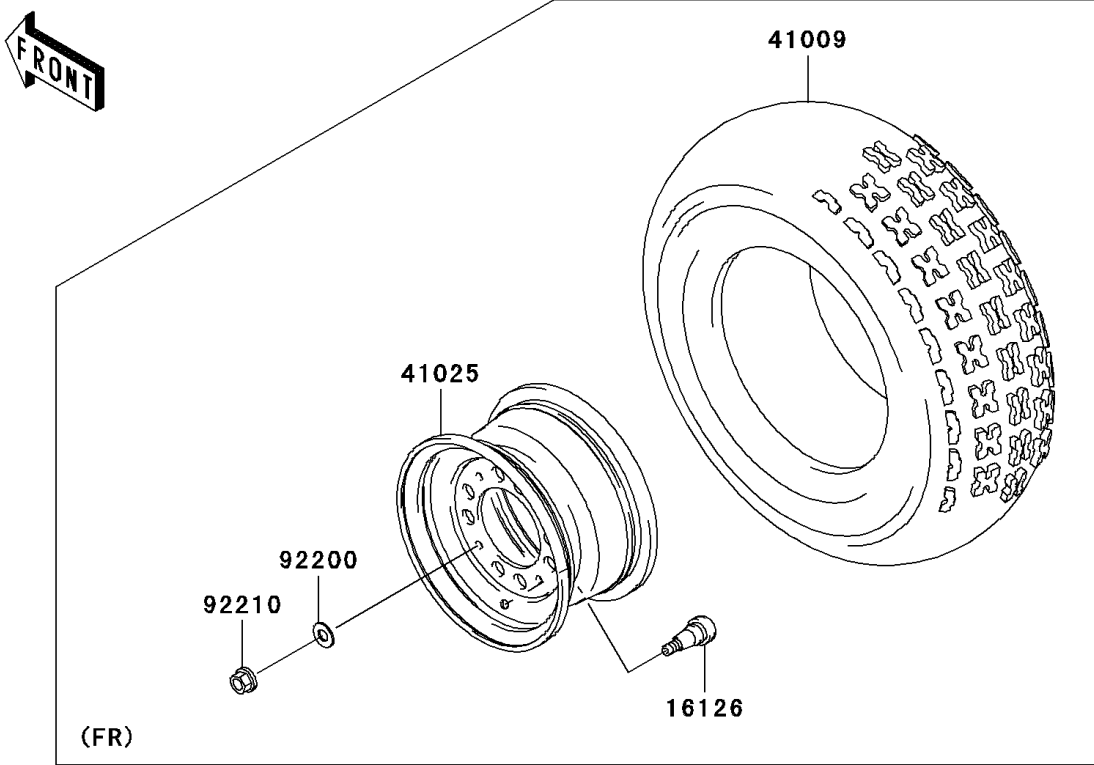

# 2006 KFX700 PARTS DIAGRAM

Wheels/Tires

F2210

### Wheels/Tires

| ITEM NAME                         | PART NUMBER | QUANTITY |
|-----------------------------------|-------------|----------|
| VALVE (Ref # 16126)               | 16126-4001  | 4        |
| TIRE,FR,AT22X7-10 (Ref # 41009)   | 41009-0033  | 2        |
| TIRE,RR,AT22X11-10 (Ref # 41009A) | 41009-0034  | 2        |
| RIM,FR,10X5.5AT (Ref # 41025)     | 41025-0065  | 2        |
| RIM,RR,10X8.5AT (Ref # 41025A)    | 41025-0066  | 2        |
| WASHER,10.5X25X1.6 (Ref # 92200)  | 92200-1595  | 16       |
| NUT,FLANGED,10MM (Ref # 92210)    | 92210-1325  | 16       |