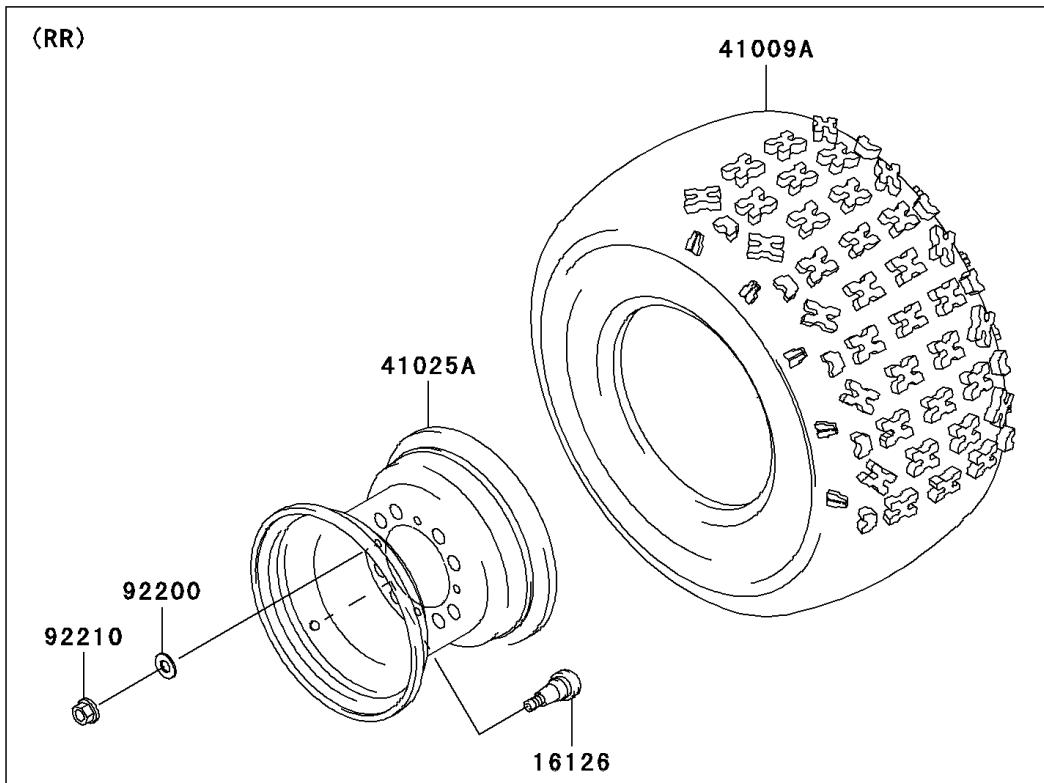

# 2006 KFX700 PARTS DIAGRAM

Wheels/Tires

F2210

### Wheels/Tires

| ITEM NAME                         | PART NUMBER | QUANTITY |
|-----------------------------------|-------------|----------|
| VALVE (Ref # 16126)               | 16126-4001  | 4        |
| TIRE,FR,AT22X7-10 (Ref # 41009)   | 41009-0033  | 2        |
| TIRE,RR,AT22X11-10 (Ref # 41009A) | 41009-0034  | 2        |
| RIM,FR,10X5.5AT (Ref # 41025)     | 41025-0065  | 2        |
| RIM,RR,10X8.5AT (Ref # 41025A)    | 41025-0066  | 2        |
| WASHER,10.5X25X1.6 (Ref # 92200)  | 92200-1595  | 16       |
| NUT,FLANGED,10MM (Ref # 92210)    | 92210-1325  | 16       |