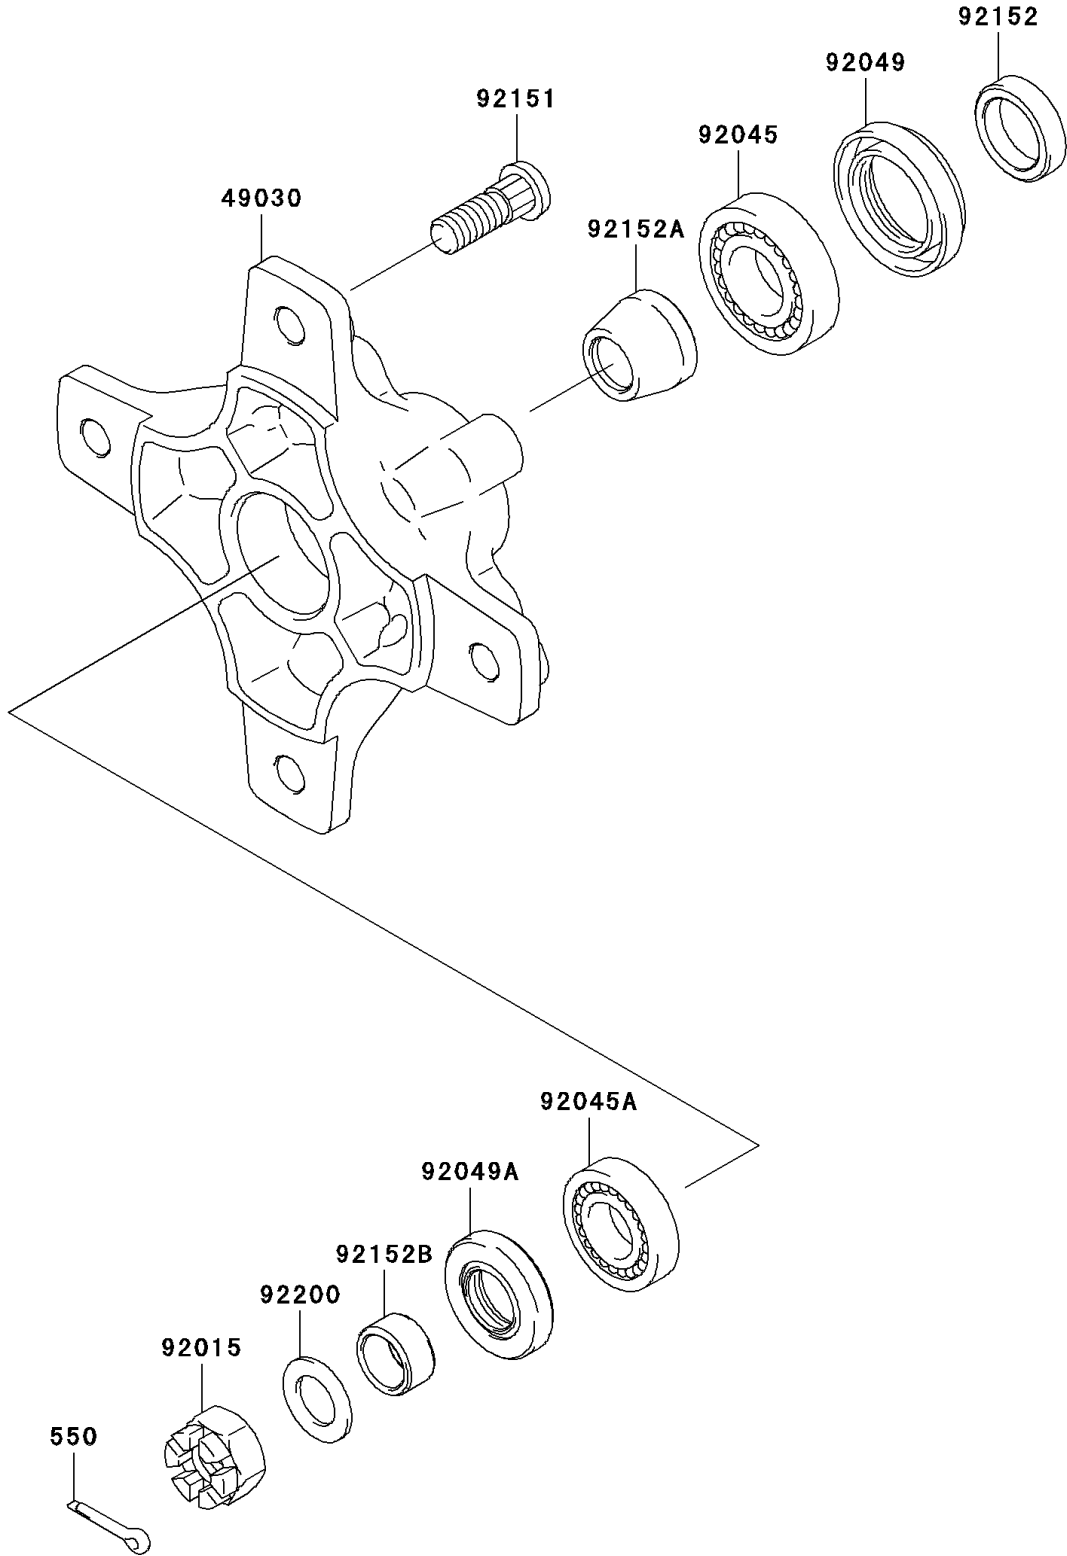

# 2006 KFX700 PARTS DIAGRAM

Front Hub

F2230

## 2006 KFX700 PARTS LIST

### Front Hub

ITEM NAME	PART NUMBER	QUANTITY
PIN-COTTER,3.0X30 (Ref # 550)	550D3030	2
HUB,FR (Ref # 49030)	49030-1142	2
NUT,CASTLE,14MM (Ref # 92015)	92015-1765	2
BEARING-BALL,60042RD (Ref # 92045)	92045-3705	2
BEARING-BALL,62022RD (Ref # 92045A)	92045-3721	2
SEAL-OIL,MT028N1 (Ref # 92049)	92049-1612	2
SEAL-OIL,MHSA20X35X7 (Ref # 92049A)	92049-1613	2
BOLT,10X29.5 (Ref # 92151)	92151-1392	8
COLLAR,21.2X28X7 (Ref # 92152)	92152-1461	2
COLLAR (Ref # 92152A)	92152-1462	2
COLLAR,15.2X20X10 (Ref # 92152B)	92152-1463	2
WASHER,14.5X24X1.6 (Ref # 92200)	92200-1171	2