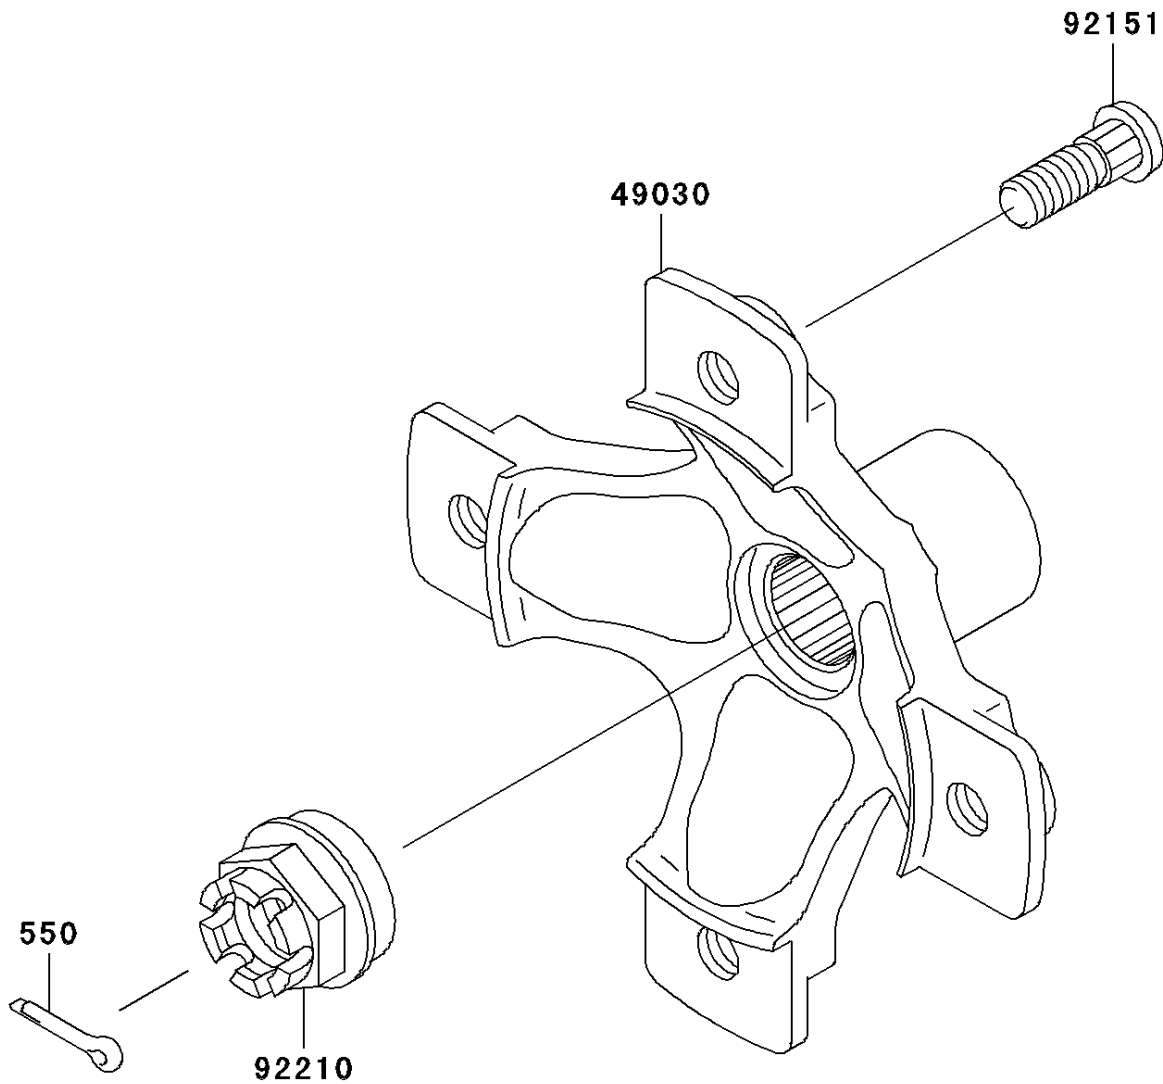

# 2006 KFX700 PARTS DIAGRAM

Rear Hub

F2240

### Rear Hub

ITEM NAME	PART NUMBER	QUANTITY
PIN-COTTER,4.0X25 (Ref # 550)	550D4025	2
HUB,RR (Ref # 49030)	49030-1140	2
BOLT,10X29.5 (Ref # 92151)	92151-1392	8
NUT,CASTLE,20MM (Ref # 92210)	92210-1381	2