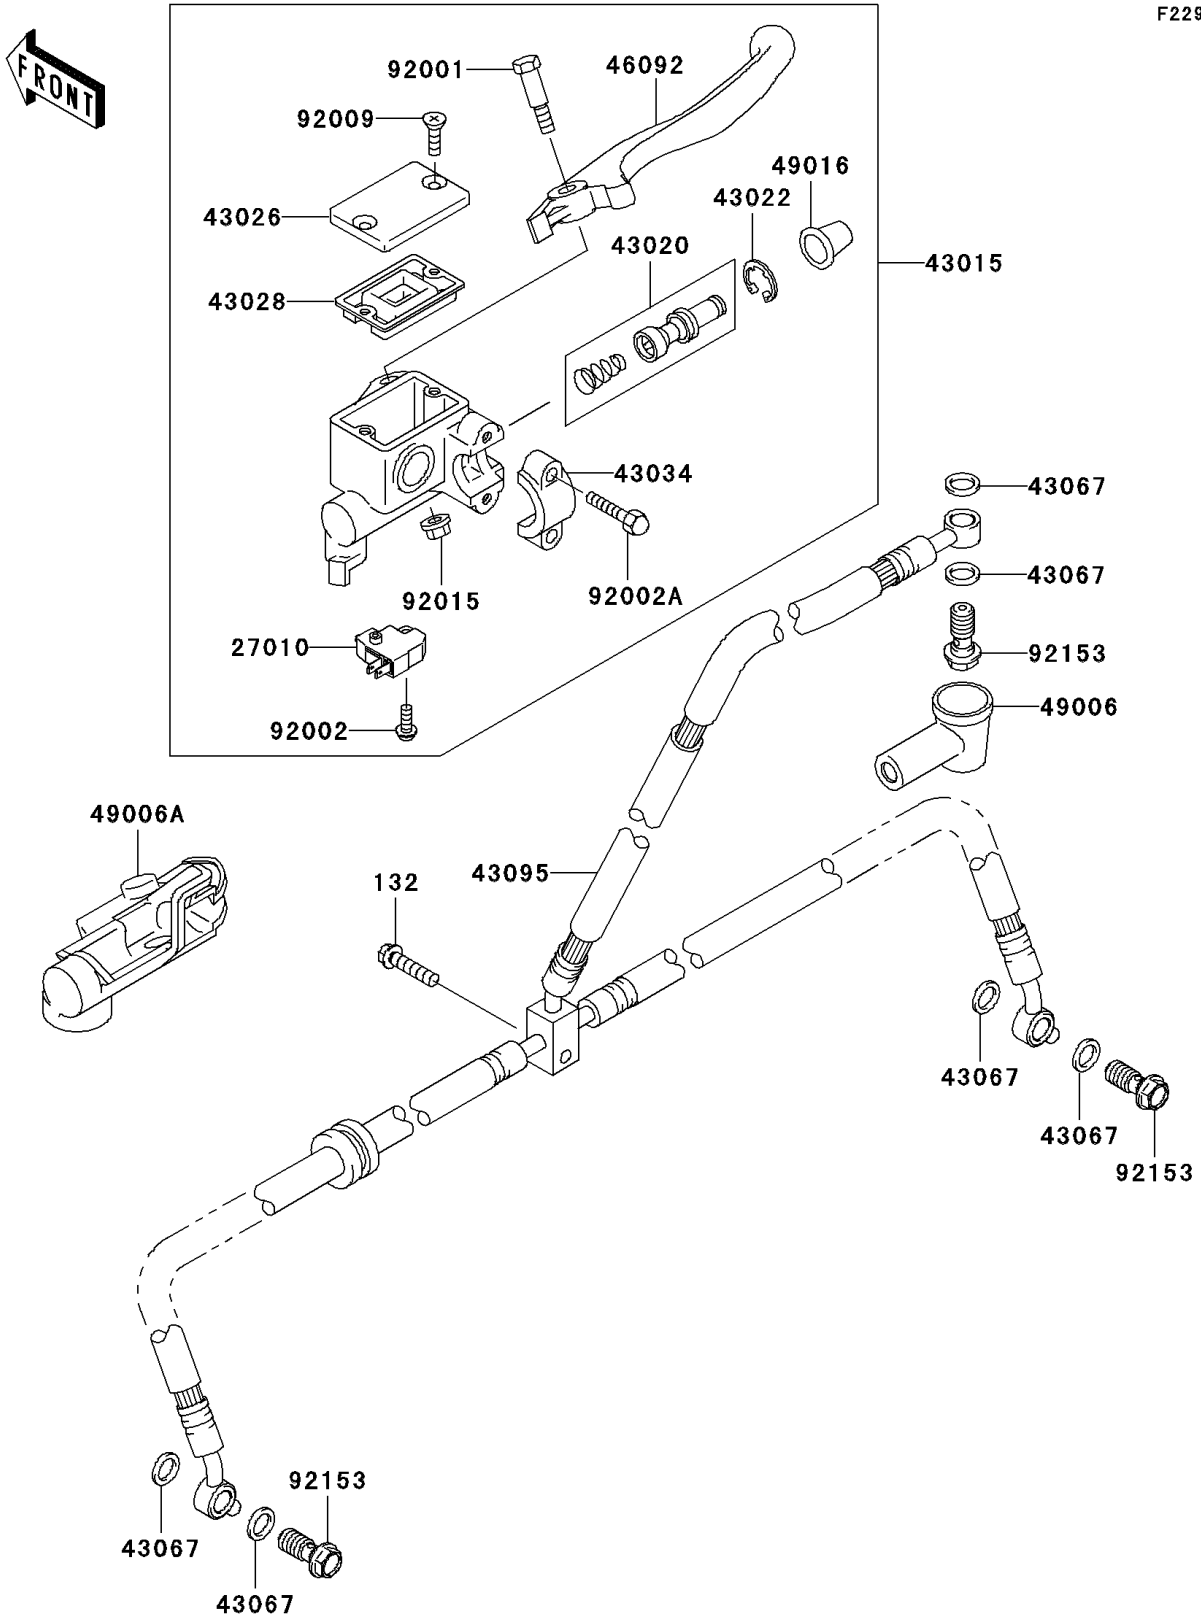

2006 KFX700 PARTS DIAGRAM

Front Master Cylinder

F2291

2006 KFX700 PARTS LIST

Front Master Cylinder

ITEM NAME	PART NUMBER	QUANTITY
BOLT-FLANGED-SMALL,6X25 (Ref # 132)	132J0625	1
SWITCH,BRAKE (Ref # 27010)	27010-0025	1
CYLINDER-ASSY-MASTER,FR (Ref # 43015)	43015-1646	1
PISTON-COMP-BRAKE,FR (Ref # 43020)	43020-1056	1
STOPPER-BRAKE,PISTON (Ref # 43022)	43022-1010	1
CAP-BRAKE (Ref # 43026)	43026-1074	1
DIAPHRAGM (Ref # 43028)	43028-1061	1
HOLDER-BRAKE,MASTER CYLINDER (Ref # 43034)	43034-1016	1
WASHER,10.5X15X1.5 (Ref # 43067)	43067-001	6
HOSE-BRAKE,FR (Ref # 43095)	43095-0030	1
LEVER-GRIP,FRONT BRAKE (Ref # 46092)	46092-1208	1
BOOT,DUST (Ref # 49006)	49006-1040	1
BOOT,RH (Ref # 49006A)	49006-1338	1
COVER-SEAL,MASTER CYLINDER (Ref # 49016)	49016-1044	1
BOLT,FRONT BRAKE LEVER (Ref # 92001)	92001-1728	1
BOLT,SCREW,4X12 (Ref # 92002)	92002-1323	1
BOLT (Ref # 92002A)	92002-1894	2
SCREW,4MM (Ref # 92009)	92009-1458	2
NUT,FLANGED,6MM,BLACK (Ref # 92015)	92015-1233	1
BOLT,OIL,L=23 (Ref # 92153)	92153-0627	3