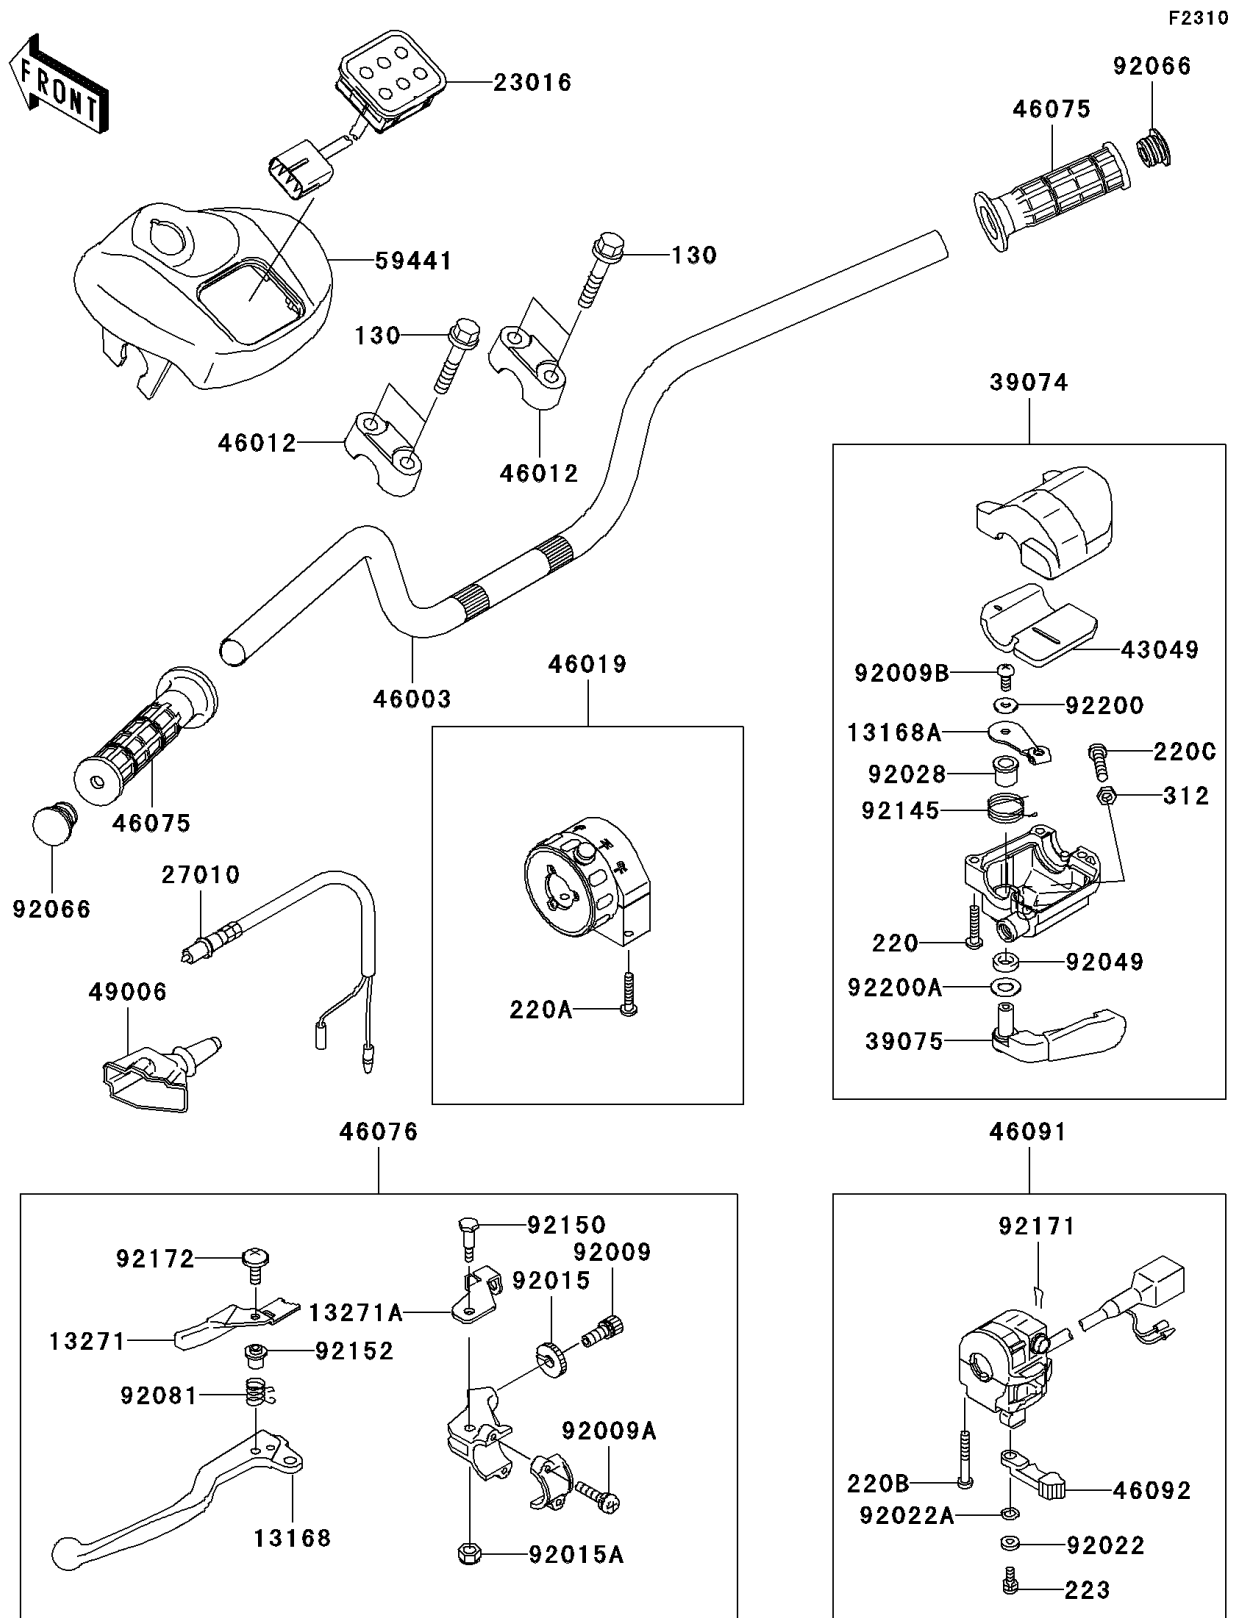

2006 KFX700 PARTS DIAGRAM

Handlebar

2006 KFX700 PARTS LIST

Handlebar

ITEM NAME	PART NUMBER	QUANTITY
BOLT-FLANGED,8X60 (Ref # 130)	130P0860	4
SCREW-PAN-CROS,5X20 (Ref # 220)	220C0520	3
SCREW-PAN-CROS,5X25 (Ref # 220A)	220C0525	2
SCREW-PAN-CROS,5X35 (Ref # 220B)	220C0535	2
LEVER,LH (Ref # 13168)	13168-0002	1
LEVER (Ref # 13168A)	13168-1715	1
PLATE,LEVER LOCK (Ref # 13271)	13271-0011	1
PLATE,LOCK (Ref # 13271A)	13271-1259	1
LAMP-ASSY (Ref # 23016)	23016-0002	1
SWITCH,BRAKE (Ref # 27010)	27010-1294	1
LEVER-ASSY-THROTTLE (Ref # 39074)	39074-0001	1
LEVER-THROTTLE (Ref # 39075)	39075-1062	1
PACKING (Ref # 43049)	43049-1088	1
HANDLE,G.GRAY (Ref # 46003)	46003-0001-HN	1
HOLDER-HANDLE (Ref # 46012)	46012-1168	2
GRIP-ASSY,SHIFT CONTROL (Ref # 46019)	46019-0006	1
GRIP (Ref # 46075)	46075-1210	2
LEVER-ASSY-GRIP,LH (Ref # 46076)	46076-1258	1
HOUSING-ASSY-CONTROL,LH (Ref # 46091)	46091-1848	1
LEVER-GRIP,CHOKE (Ref # 46092)	46092-1217	1
BOOT (Ref # 49006)	49006-1261	1
COVER-HANDLE,BLACK (Ref # 59441)	59441-1173-6D	1
SCREW,CABLE ADJUST,8MM (Ref # 92009)	92009-1435	1
SCREW,6X20 (Ref # 92009A)	92009-1841	2
SCREW (Ref # 92009B)	92009-1959	1
NUT,CABLE ADJUST LOCK,8MM (Ref # 92015)	92015-1596	1
NUT (Ref # 92015A)	92015-1829	1
WASHER,5MM (Ref # 92022)	92022-1837	1
WASHER,WAVE,5MM (Ref # 92022A)	92022-1838	1

2006 KFX700 PARTS LIST

Handlebar

ITEM NAME	PART NUMBER	QUANTITY
BUSHING (Ref # 92028)	92028-1986	1
SEAL-OIL (Ref # 92049)	92049-1578	1
PLUG (Ref # 92066)	92066-1550	2
SPRING,LOCK RETURN (Ref # 92081)	92081-1358	1
SPRING (Ref # 92145)	92145-1392	1
BOLT (Ref # 92150)	92150-1420	1
COLLAR (Ref # 92152)	92152-1176	1
CLAMP,CLIP (Ref # 92171)	92171-1095	1
SCREW,5X20 (Ref # 92172)	92172-0078	1
WASHER (Ref # 92200)	92200-1558	1
WASHER (Ref # 92200A)	92200-1559	1
SCREW-PAN-CROS,6X25 (Ref # 220C)	220C0625	1
SCREW-PAN-WS-CROS,5X12 (Ref # 223)	223C0512	1
NUT-HEX,6MM,BLACK (Ref # 312)	312C0600	1