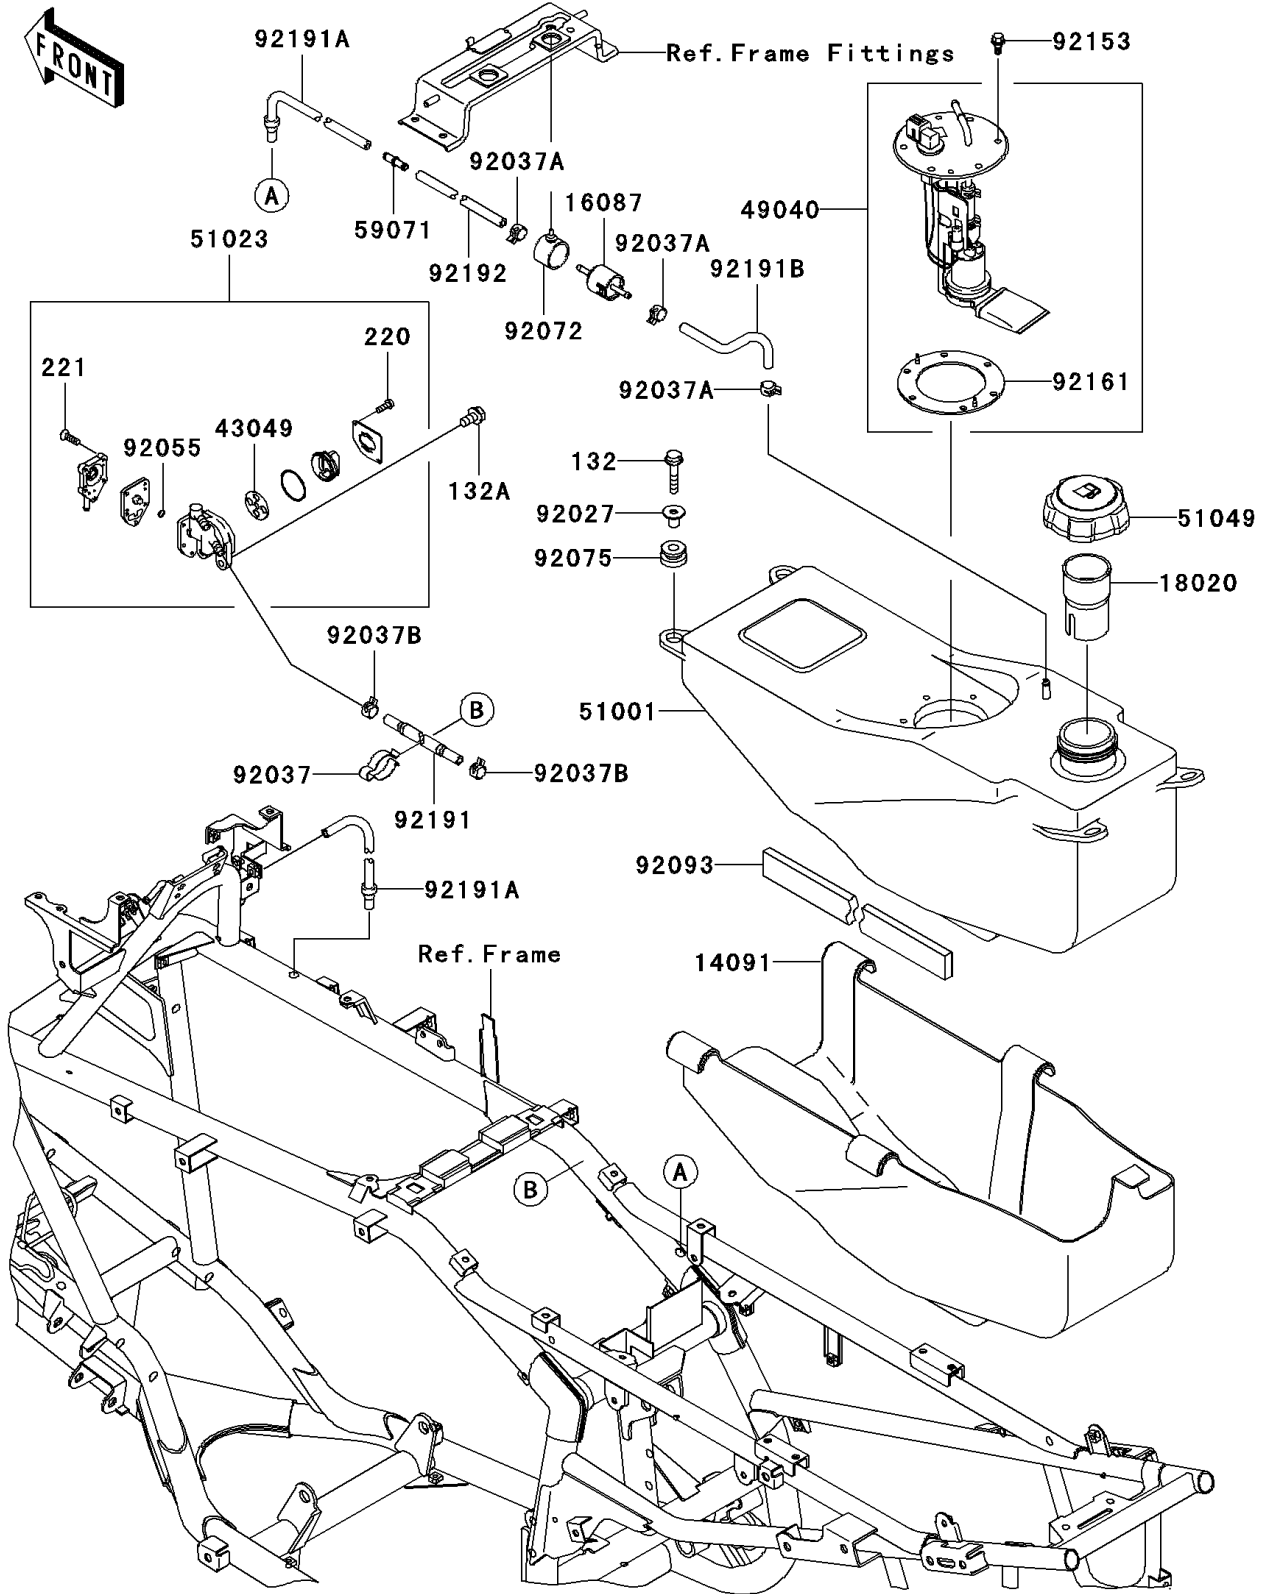

# 2006 KFX700 PARTS DIAGRAM

Fuel Tank

F2410

## 2006 KFX700 PARTS LIST

### Fuel Tank

ITEM NAME	PART NUMBER	QUANTITY
BOLT-FLANGED-SMALL,6X30 (Ref # 132)	132G0630	4
BOLT-FLANGED-SMALL,6X12 (Ref # 132A)	132J0612	2
SCREW-PAN-CROS,3X8 (Ref # 220)	220B0308	2
SCREW-CSK-CROS,4X14 (Ref # 221)	221B0414	5
COVER,FUEL TANK (Ref # 14091)	14091-1513	1
VALVE-CHECK (Ref # 16087)	16087-0003	1
BAFFLE (Ref # 18020)	18020-1307	1
PACKING (Ref # 43049)	43049-1103	1
PUMP-FUEL (Ref # 49040)	49040-1080	1
TANK-COMP-FUEL (Ref # 51001)	51001-0013	1
TAP-ASSY,FUEL (Ref # 51023)	51023-1406	1
CAP-TANK,FUEL (Ref # 51049)	51049-1128	1
JOINT (Ref # 59071)	59071-3717	1
COLLAR,L=16.1 (Ref # 92027)	92027-1847	4
CLAMP (Ref # 92037)	92037-093	1
CLAMP,TUBE (Ref # 92037A)	92037-1461	3
CLAMP,TUBE (Ref # 92037B)	92037-1505	2
RING-O (Ref # 92055)	92055-1664	1
BAND (Ref # 92072)	92072-1438	1
DAMPER (Ref # 92075)	92075-1787	4
SEAL (Ref # 92093)	92093-0007	1
BOLT,FLANGED,5MM (Ref # 92153)	92153-0361	6
DAMPER,FUEL PUMP (Ref # 92161)	92161-0027	1
TUBE,5.3X10.5X850 (Ref # 92191)	92191-0034	1
TUBE,TANK BREATHER (Ref # 92191A)	92191-1666	2
TUBE,CHECK VALVE-TANK (Ref # 92191B)	92191-1773	1
TUBE,JOINT-CHECK VALVE (Ref # 92192)	92192-0020	1