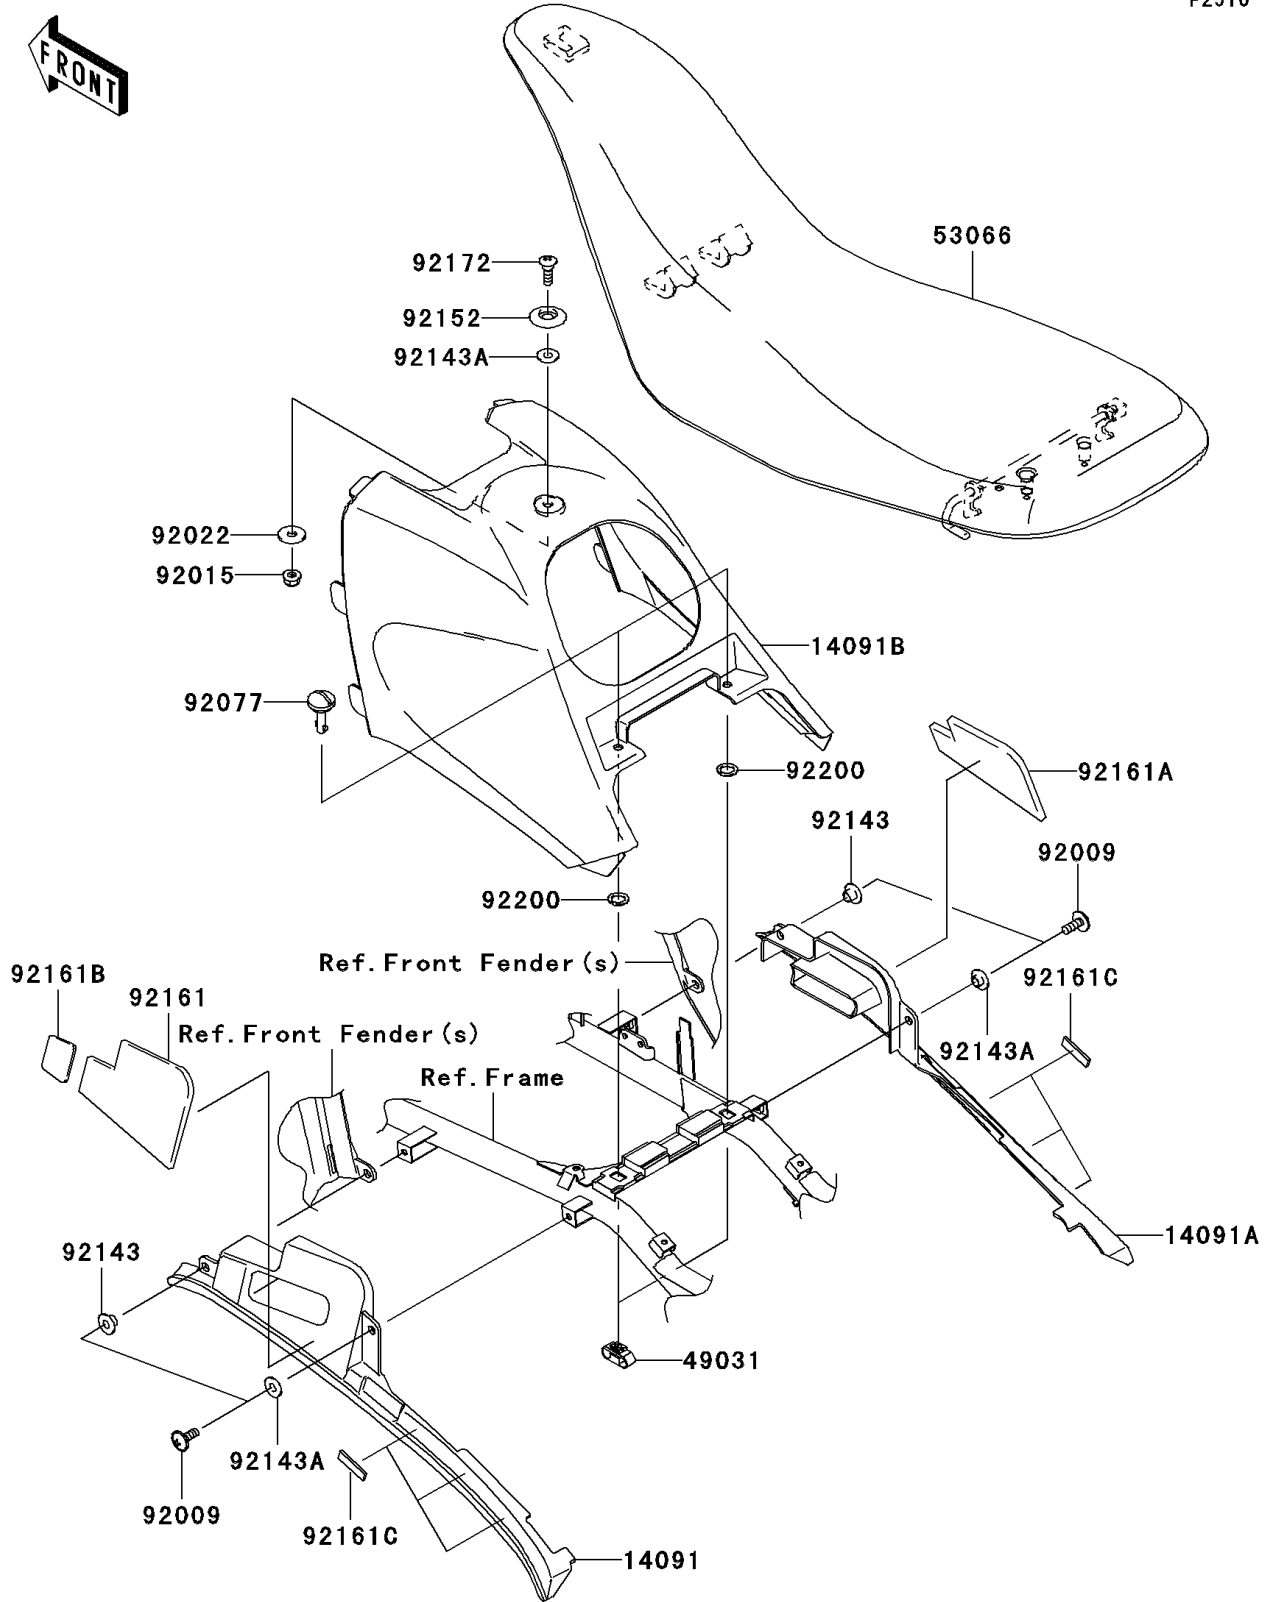

# 2006 KFX700 PARTS DIAGRAM

Seat

F2510

## 2006 KFX700 PARTS LIST

### Seat

ITEM NAME	PART NUMBER	QUANTITY
COVER,SIDE,LH,F.BLACK (Ref # 14091)	14091-0089-6Z	1
COVER,SIDE,RH,F.BLACK (Ref # 14091A)	14091-0090-6Z	1
COVER,AIR CLEANER,G.SILVER (Ref # 14091B)	14091-0482-824	1
LATCH (Ref # 49031)	49031-1060	2
SEAT-ASSY,BLACK (Ref # 53066)	53066-0114-MA	1
SCREW,6X16 (Ref # 92009)	92009-1621	4
NUT,LOCK,FLANGED,6MM (Ref # 92015)	92015-1603	1
WASHER,6.5X20X1.6 (Ref # 92022)	92022-125	1
KNOB (Ref # 92077)	92077-1129	2
COLLAR (Ref # 92143)	92143-1057	2
COLLAR (Ref # 92143A)	92143-1087	3
COLLAR (Ref # 92152)	92152-1346	1
DAMPER,SIDE COVER,LH (Ref # 92161)	92161-0059	1
DAMPER,SIDE COVER,RH (Ref # 92161A)	92161-0060	1
DAMPER (Ref # 92161B)	92161-0061	2
DAMPER (Ref # 92161C)	92161-0090	6
SCREW,6X19.5 (Ref # 92172)	92172-0062	1
WASHER (Ref # 92200)	92200-1578	2