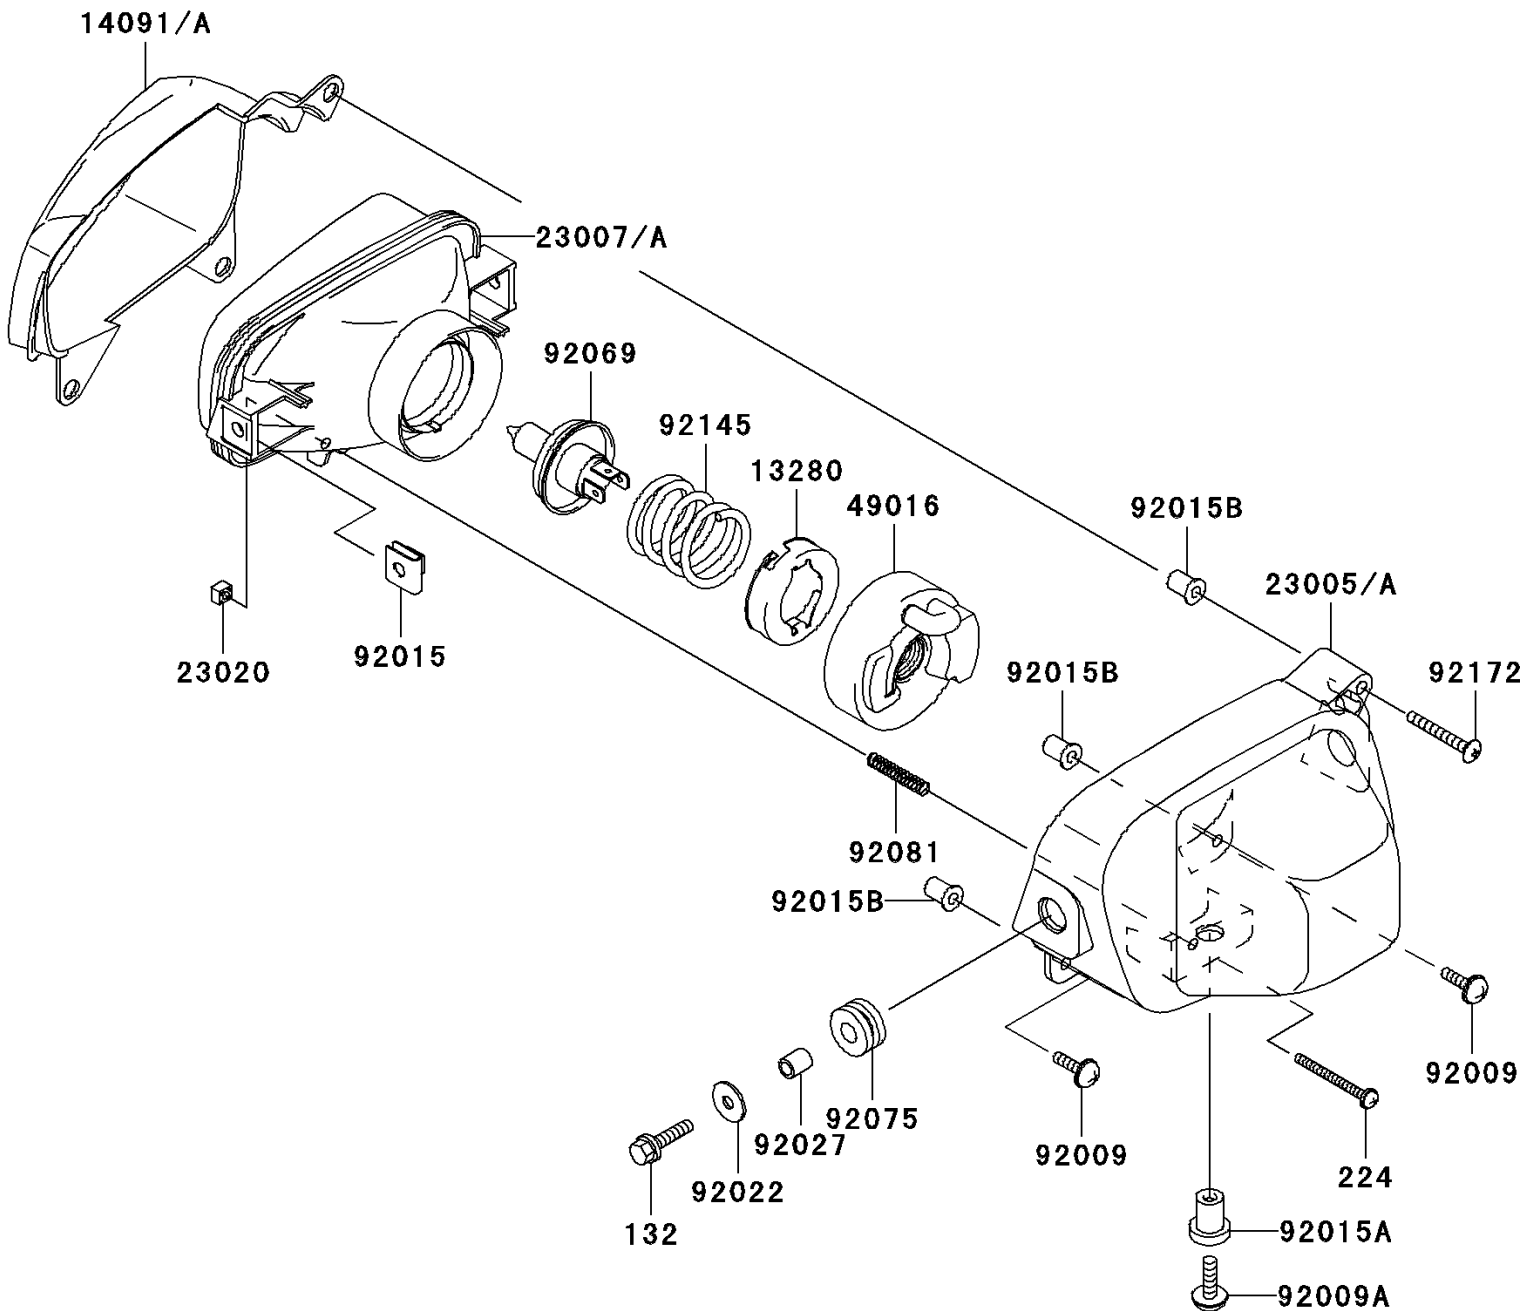

2006 KFX700 PARTS DIAGRAM

Headlight(s)

F2710

2006 KFX700 PARTS LIST

Headlight(s)

ITEM NAME	PART NUMBER	QUANTITY
BOLT-FLANGED-SMALL,6X25 (Ref # 132)	132H0625	4
SCREW-PAN-WP-CROS,4X45 (Ref # 224)	224D0445	2
HOLDER,BULB SETTING (Ref # 13280)	13280-1198	2
COVER,HEAD LAMP GRILL,LH,BLACK (Ref # 14091)	14091-0061-6Z	1
COVER,HEAD LAMP GRILL,RH,BLACK (Ref # 14091A)	14091-0062-6Z	1
BODY-COMP-HEAD LAMP,LH (Ref # 23005)	23005-1180	1
BODY-COMP-HEAD LAMP,RH (Ref # 23005A)	23005-1181	1
LENS-COMP,HEAD LAMP,LH (Ref # 23007)	23007-1389	1
LENS-COMP,HEAD LAMP,RH (Ref # 23007A)	23007-1390	1
NUT,4MM,FOCUS ADJUST (Ref # 23020)	23020-018	2
COVER-SEAL,HEAD LAMP (Ref # 49016)	49016-1213	2
SCREW,5X16,BLACK (Ref # 92009)	92009-1654	4
SCREW,6X22 (Ref # 92009A)	92009-1664	2
NUT,6MM (Ref # 92015)	92015-1094	4
NUT,RUBBER,6MM (Ref # 92015A)	92015-1692	2
NUT,WELL,5MM (Ref # 92015B)	92015-1757	6
WASHER,6.5X20X1.6 (Ref # 92022)	92022-125	4
COLLAR,6.8X10X12 (Ref # 92027)	92027-162	4
BULB,12V 45/45W,T15 (Ref # 92069)	92069-1114	2
DAMPER (Ref # 92075)	92075-1690	4
SPRING,FOCUS ADJUST (Ref # 92081)	92081-1896	2
SPRING,BULB SETTING (Ref # 92145)	92145-1346	2
SCREW,5X40 (Ref # 92172)	92172-0063	2