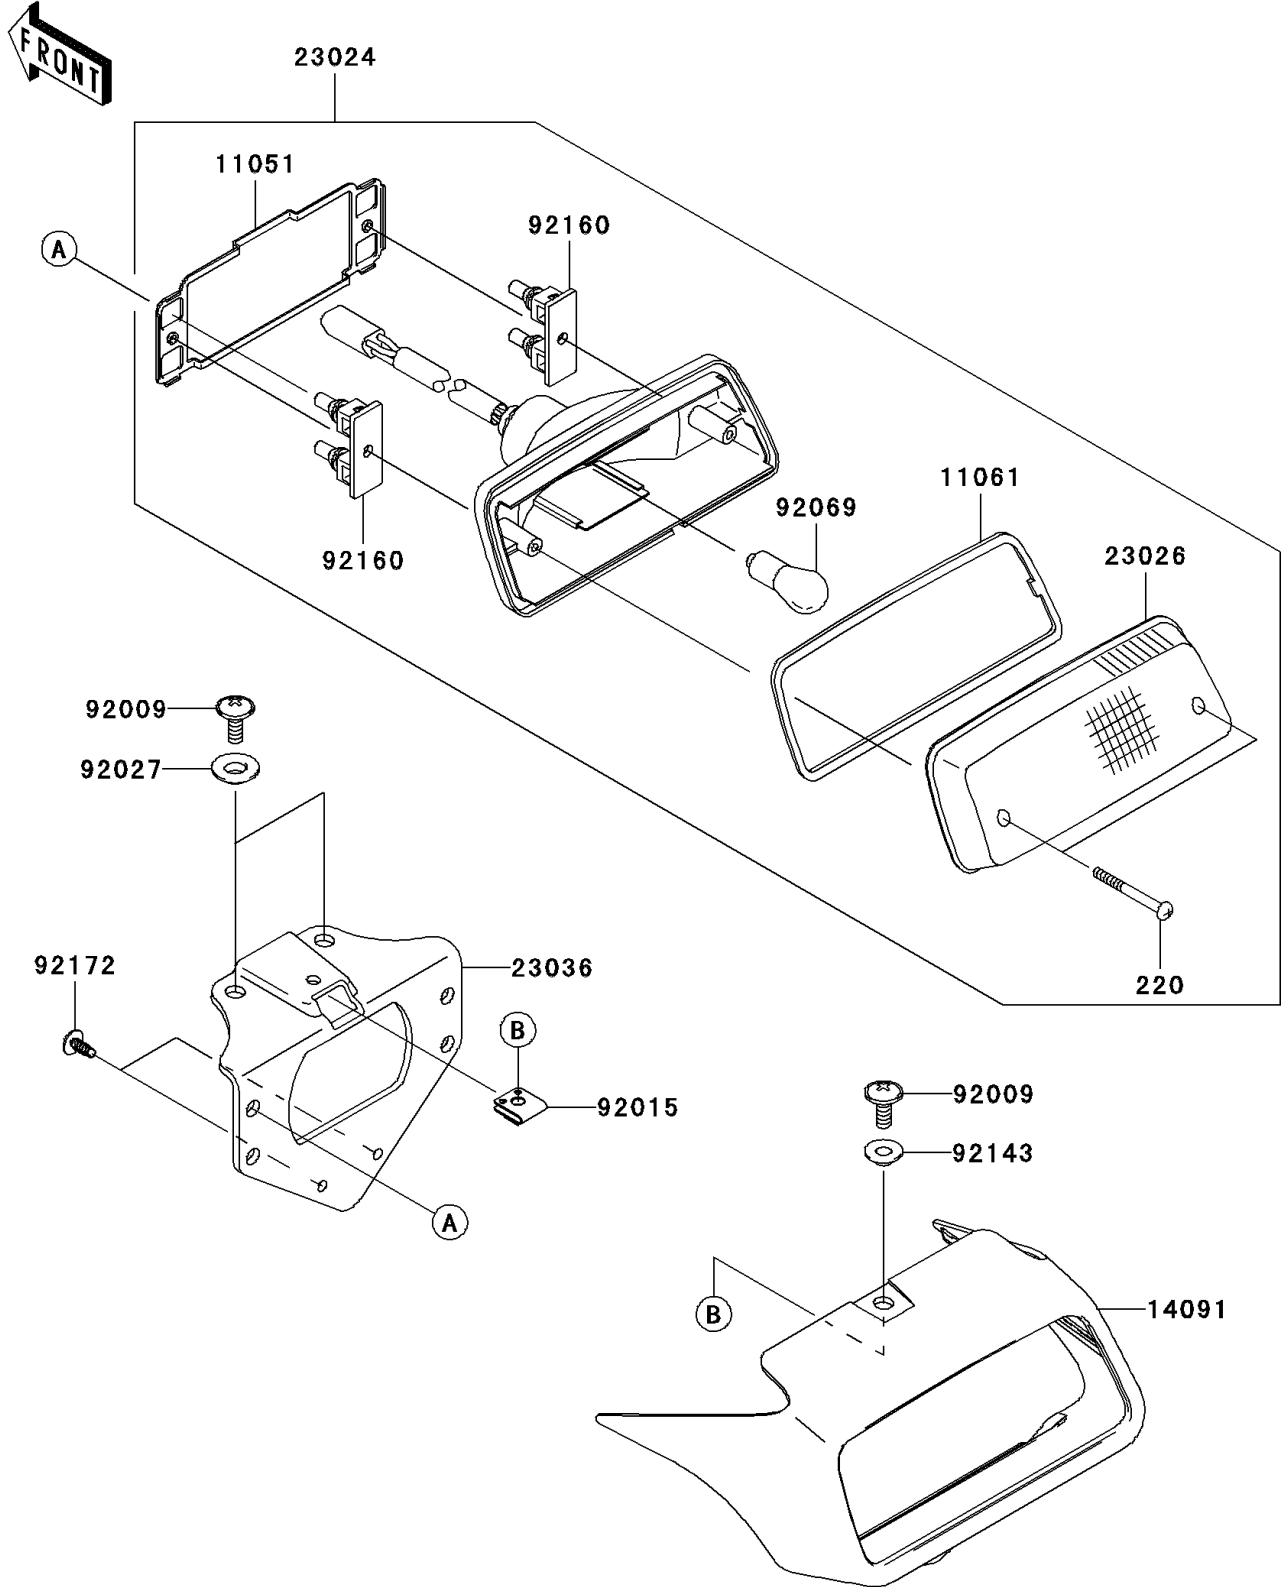

2006 KFX700 PARTS DIAGRAM

Taillight(s)

F2720

2006 KFX700 PARTS LIST

Taillight(s)

ITEM NAME	PART NUMBER	QUANTITY
SCREW-PAN-CROS,4X40 (Ref # 220)	220B0440	2
BRACKET,TAIL LAMP (Ref # 11051)	11051-1870	1
GASKET,TAIL LAMP LENS (Ref # 11061)	11061-0055	1
COVER,TAIL LAMP,F.BLACK (Ref # 14091)	14091-0095-6Z	1
LAMP-ASSY-TAIL (Ref # 23024)	23024-1130	1
LENS,TAIL LAMP (Ref # 23026)	23026-1230	1
BRACKET-TAIL LAMP (Ref # 23036)	23036-0001	1
SCREW,6X16 (Ref # 92009)	92009-1621	3
NUT,CLAMP,6MM (Ref # 92015)	92015-1678	1
COLLAR,L=4.7 (Ref # 92027)	92027-1964	2
BULB,12V 21/5W (Ref # 92069)	92069-063	1
COLLAR (Ref # 92143)	92143-1087	1
DAMPER,TAIL LAMP (Ref # 92160)	92160-1053	2
SCREW,TAPPING,5X10 (Ref # 92172)	92172-1061	2