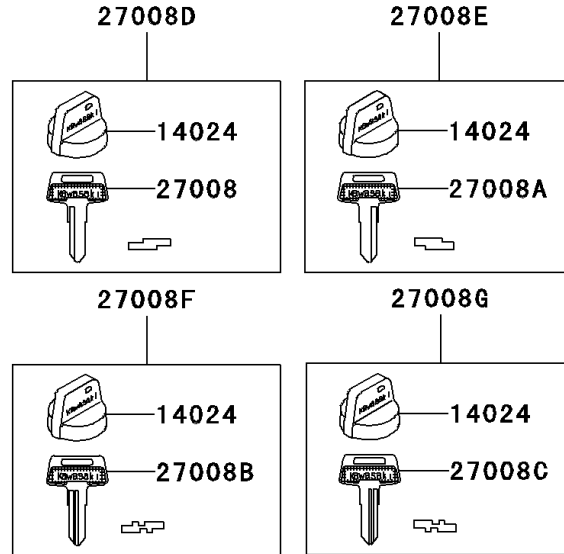

2006 KFX700 PARTS DIAGRAM

Ignition Switch

F2770

2006 KFX700 PARTS LIST

Ignition Switch

ITEM NAME	PART NUMBER	QUANTITY
COVER,KEY (Ref # 14024)	14024-1551	4
SWITCH-ASSY-IGNITION (Ref # 27005)	27005-1267	1
KEY-LOCK,BLANK (Ref # 27008)	27008-1041	1
KEY-LOCK,BLANK (Ref # 27008A)	27008-1042	1
KEY-LOCK,BLANK (Ref # 27008B)	27008-1043	1
KEY-LOCK,BLANK (Ref # 27008C)	27008-1044	1
KEY-LOCK,BLANK,W/COVER (Ref # 27008D)	27008-1132	1
KEY-LOCK,BLANK,W/COVER (Ref # 27008E)	27008-1133	1
KEY-LOCK,BLANK,W/COVER (Ref # 27008F)	27008-1134	1
KEY-LOCK,BLANK,W/COVER (Ref # 27008G)	27008-1135	1
SWITCH,INVERT SENSOR (Ref # 27010)	27010-1421	1
SCREW,4X20 (Ref # 92009)	92009-1897	2
NUT,IGNITION SWITCH (Ref # 92210)	92210-1109	1