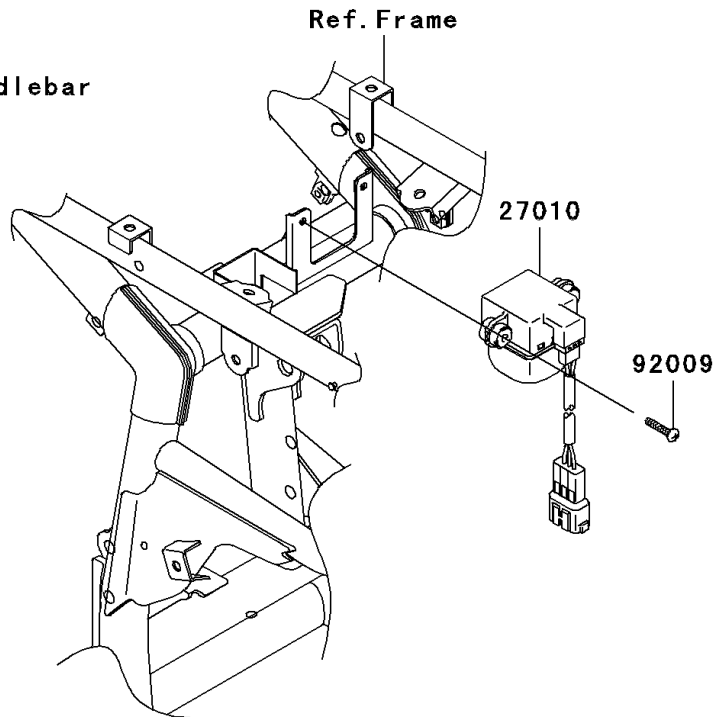

2006 KFX700 PARTS DIAGRAM

Ignition Switch

F2770

2006 KFX700 PARTS LIST

Ignition Switch

ITEM NAME	PART NUMBER	QUANTITY
COVER,KEY (Ref # 14024)	14024-1551	4
SWITCH-ASSY-IGNITION (Ref # 27005)	27005-1267	1
KEY-LOCK,BLANK (Ref # 27008)	27008-1041	1
KEY-LOCK,BLANK (Ref # 27008A)	27008-1042	1
KEY-LOCK,BLANK (Ref # 27008B)	27008-1043	1
KEY-LOCK,BLANK (Ref # 27008C)	27008-1044	1
KEY-LOCK,BLANK,W/COVER (Ref # 27008D)	27008-1132	1
KEY-LOCK,BLANK,W/COVER (Ref # 27008E)	27008-1133	1
KEY-LOCK,BLANK,W/COVER (Ref # 27008F)	27008-1134	1
KEY-LOCK,BLANK,W/COVER (Ref # 27008G)	27008-1135	1
SWITCH,INVERT SENSOR (Ref # 27010)	27010-1421	1
SCREW,4X20 (Ref # 92009)	92009-1897	2
NUT,IGNITION SWITCH (Ref # 92210)	92210-1109	1