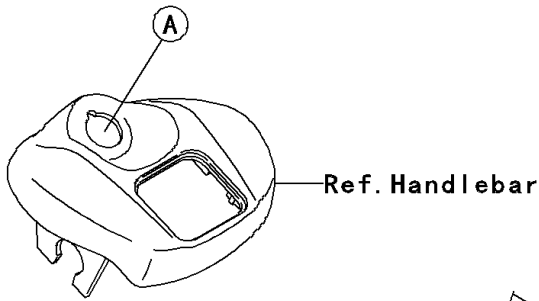

2006 KFX700 PARTS DIAGRAM

Ignition Switch

F2770

2006 KFX700 PARTS LIST

Ignition Switch

ITEM NAME	PART NUMBER	QUANTITY
COVER,KEY (Ref # 14024)	14024-1551	4
SWITCH-ASSY-IGNITION (Ref # 27005)	27005-1267	1
KEY-LOCK,BLANK (Ref # 27008)	27008-1041	1
KEY-LOCK,BLANK (Ref # 27008A)	27008-1042	1
KEY-LOCK,BLANK (Ref # 27008B)	27008-1043	1
KEY-LOCK,BLANK (Ref # 27008C)	27008-1044	1
KEY-LOCK,BLANK,W/COVER (Ref # 27008D)	27008-1132	1
KEY-LOCK,BLANK,W/COVER (Ref # 27008E)	27008-1133	1
KEY-LOCK,BLANK,W/COVER (Ref # 27008F)	27008-1134	1
KEY-LOCK,BLANK,W/COVER (Ref # 27008G)	27008-1135	1
SWITCH,INVERT SENSOR (Ref # 27010)	27010-1421	1
SCREW,4X20 (Ref # 92009)	92009-1897	2
NUT,IGNITION SWITCH (Ref # 92210)	92210-1109	1