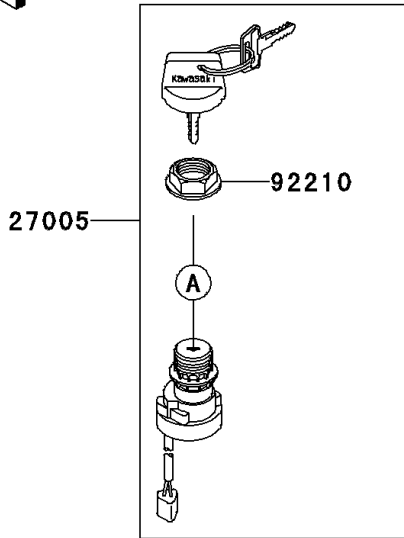

2006 KFX700 PARTS DIAGRAM

Ignition Switch

F2770

2006 KFX700 PARTS LIST

Ignition Switch

ITEM NAME	PART NUMBER	QUANTITY
COVER,KEY (Ref # 14024)	14024-1551	4
SWITCH-ASSY-IGNITION (Ref # 27005)	27005-1267	1
KEY-LOCK,BLANK (Ref # 27008)	27008-1041	1
KEY-LOCK,BLANK (Ref # 27008A)	27008-1042	1
KEY-LOCK,BLANK (Ref # 27008B)	27008-1043	1
KEY-LOCK,BLANK (Ref # 27008C)	27008-1044	1
KEY-LOCK,BLANK,W/COVER (Ref # 27008D)	27008-1132	1
KEY-LOCK,BLANK,W/COVER (Ref # 27008E)	27008-1133	1
KEY-LOCK,BLANK,W/COVER (Ref # 27008F)	27008-1134	1
KEY-LOCK,BLANK,W/COVER (Ref # 27008G)	27008-1135	1
SWITCH,INVERT SENSOR (Ref # 27010)	27010-1421	1
SCREW,4X20 (Ref # 92009)	92009-1897	2
NUT,IGNITION SWITCH (Ref # 92210)	92210-1109	1