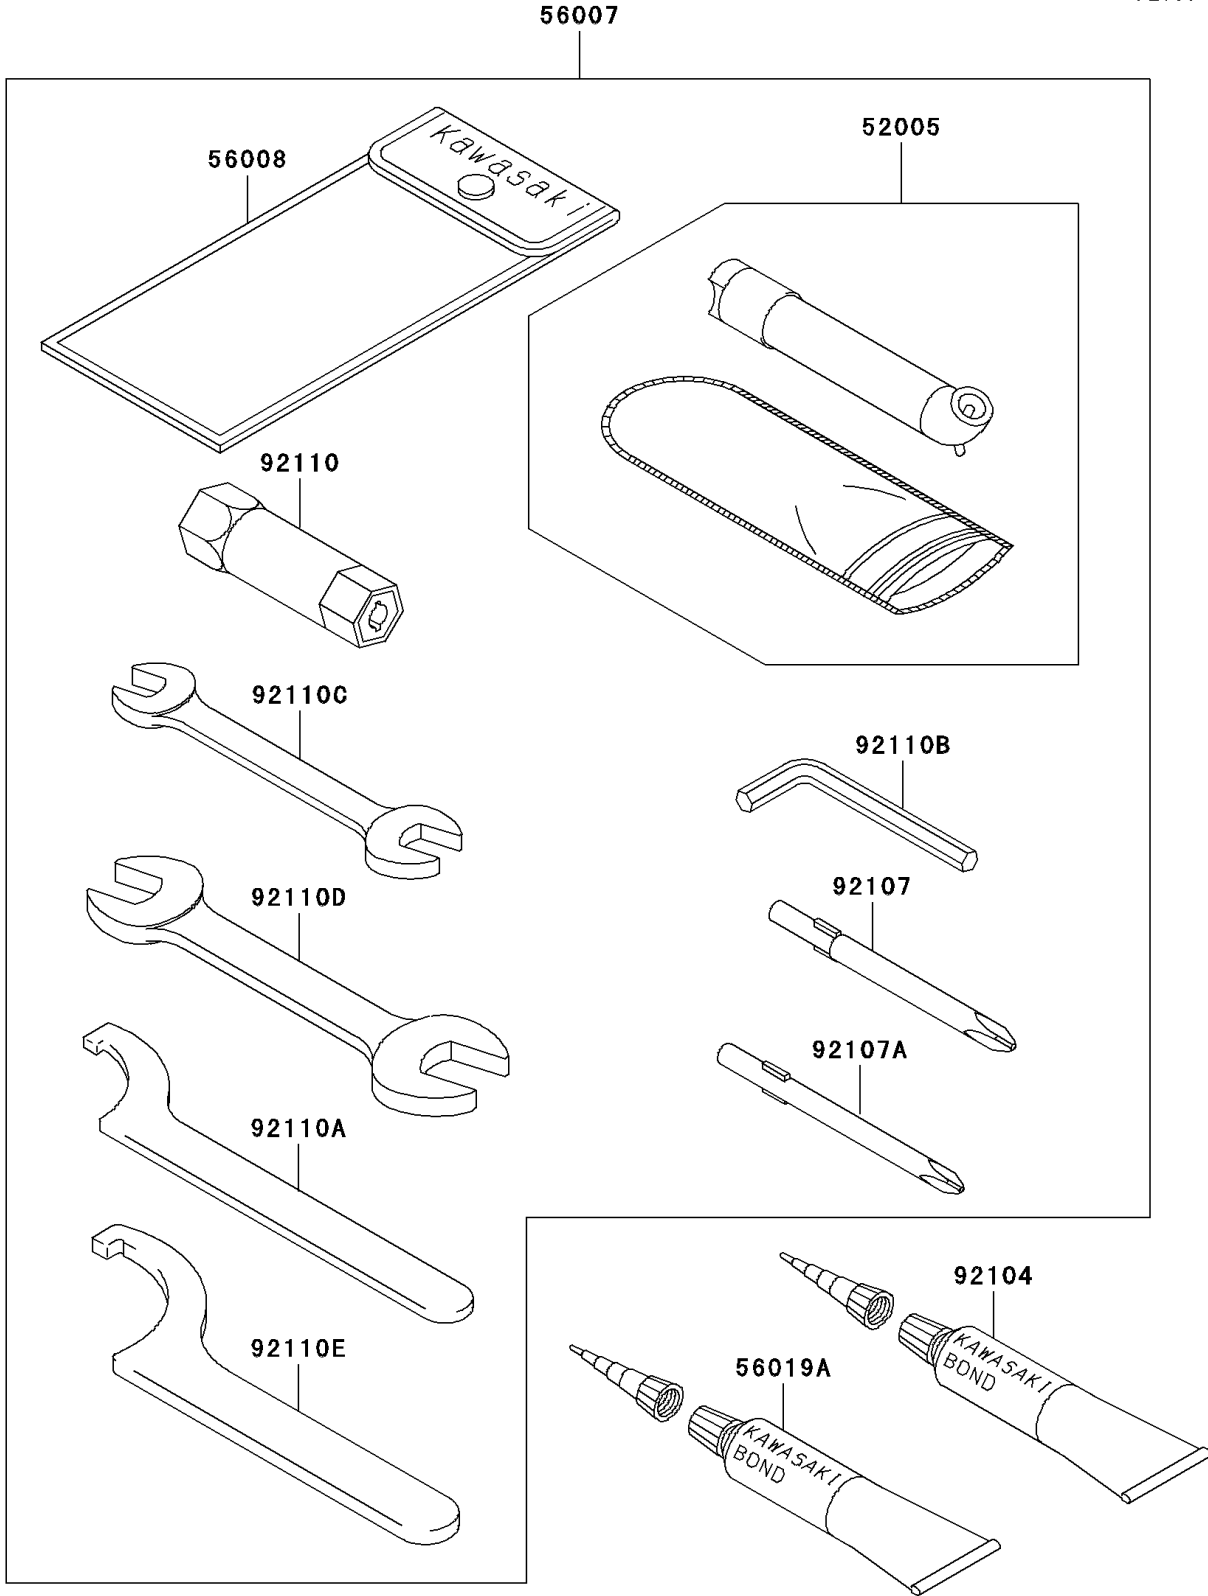

2006 KFX700 PARTS DIAGRAM

Owner's Tools

F2810

2006 KFX700 PARTS LIST

Owner's Tools

ITEM NAME	PART NUMBER	QUANTITY
GAUGE,AIR (Ref # 52005)	52005-1082	1
TOOL-KIT (Ref # 56007)	56007-0001	1
BAG,TOOL (Ref # 56008)	56008-1007	1
THREE BOND TB1211,HT/RS,WHITE (Ref # 56019A)	56019-120	1
GASKET-LIQUID,TB1215 (Ref # 92104)	92104-1065	1
TOOL-DRIVER,#3PHILLIPS (Ref # 92107)	92107-005	1
TOOL-DRIVER,#2PHILLIPS (Ref # 92107A)	92107-1053	1
TOOL-WRENCH,BOX,16MM (Ref # 92110)	92110-1116	1
TOOL-WRENCH,HOOK (Ref # 92110A)	92110-1129	1
TOOL-WRENCH,ALLEN,3MM (Ref # 92110B)	92110-1140	1
TOOL-WRENCH,OPEN END,10X12 (Ref # 92110C)	92110-1152	1
TOOL-WRENCH,OPEN END,14X17 (Ref # 92110D)	92110-1153	1
TOOL-WRENCH,HOOK (Ref # 92110E)	92110-1173	1