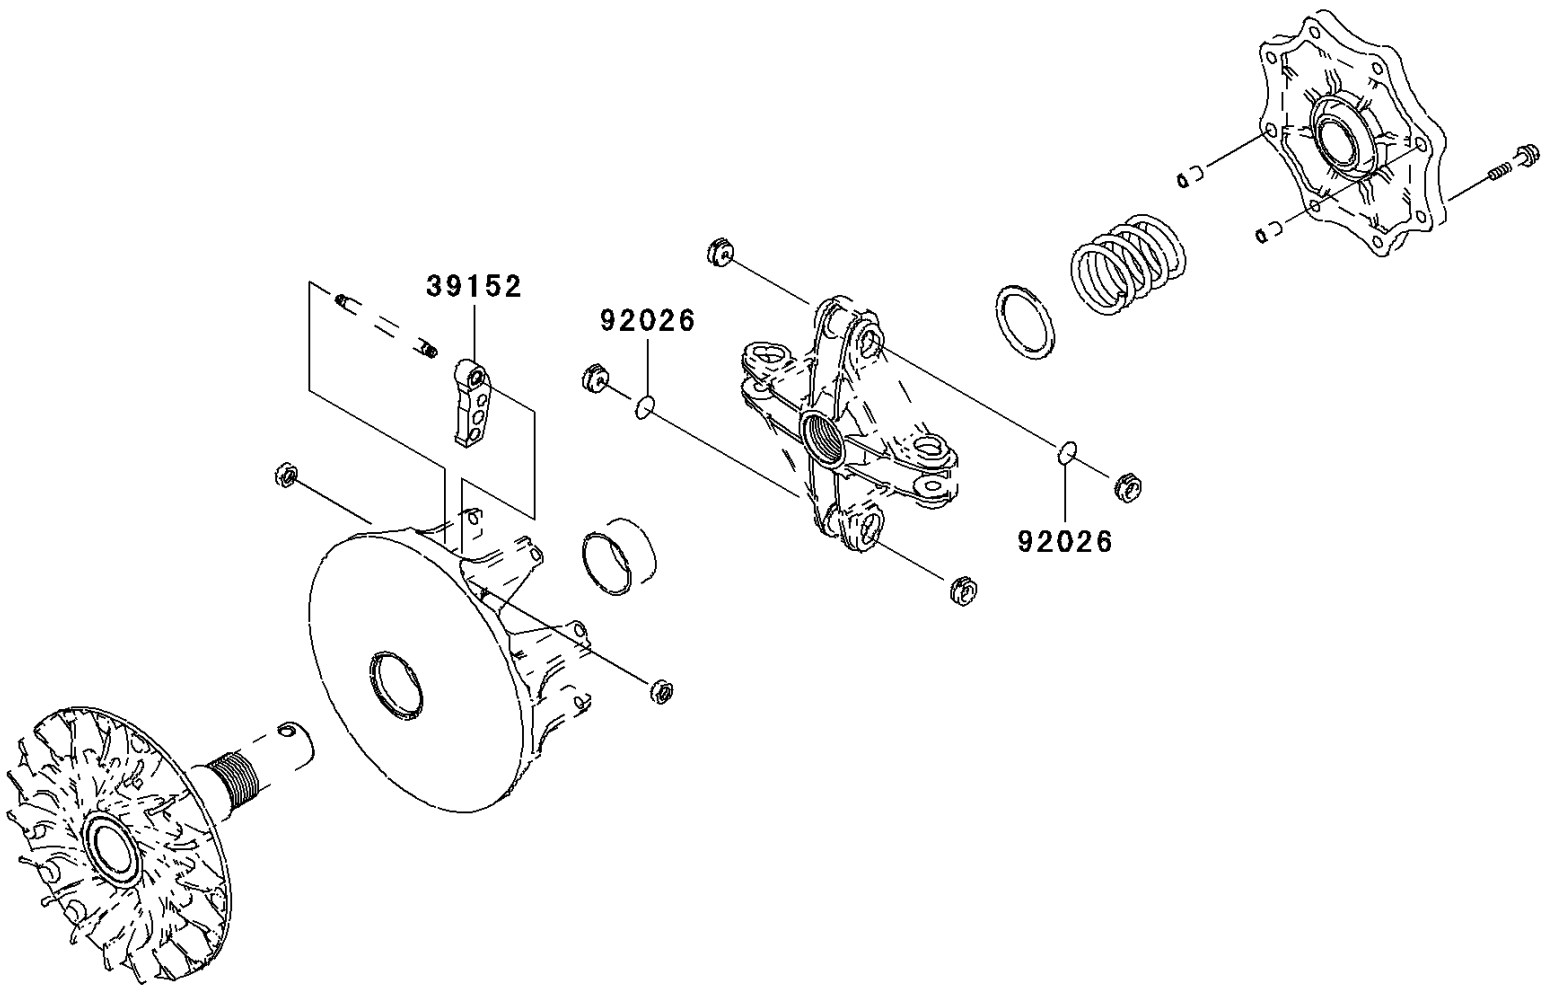

2006 KFX700 PARTS DIAGRAM

Optional Parts

E1391

(Ref. Drive Converter)

2006 KFX700 PARTS LIST

Optional Parts

ITEM NAME	PART NUMBER	QUANTITY
WEIGHT-RAMP,EC-H3 (Ref # 39152)	39152-0004	4
SPACER,T=0.1 (Ref # 92026)	92026-0038	2