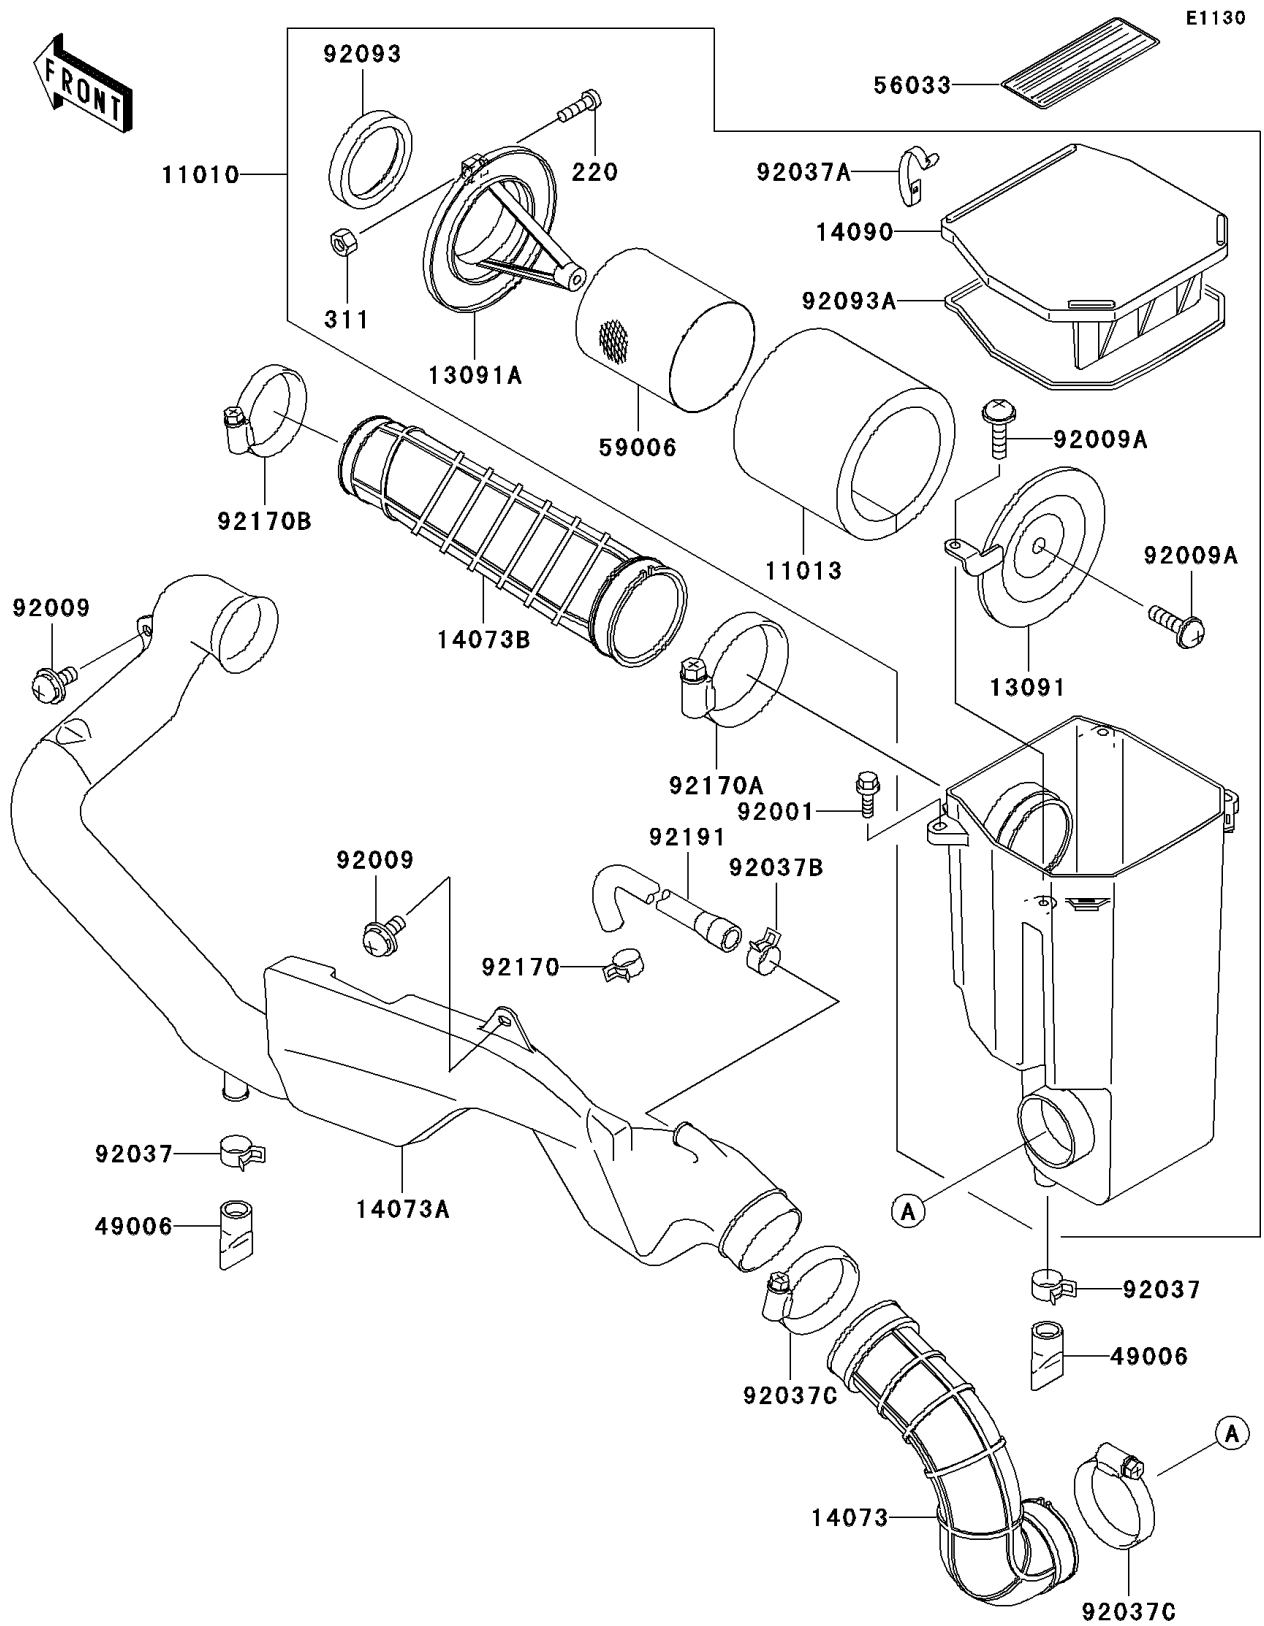

# 2000 Prairie 300 4X4 PARTS DIAGRAM

Air Cleaner

## 2000 Prairie 300 4X4 PARTS LIST

### Air Cleaner

ITEM NAME	PART NUMBER	QUANTITY
SCREW-PAN-CROS,5X16 (Ref # 220)	220B0516	1
NUT-HEX (Ref # 311)	311B0500	1
FILTER-ASSY-AIR (Ref # 11010)	11010-1681	1
ELEMENT-AIR FILTER (Ref # 11013)	11013-1255	1
HOLDER,ELEMENT (Ref # 13091)	13091-1488	1
HOLDER,AIR FILTER ELEMENT (Ref # 13091A)	13091-1565	1
DUCT (Ref # 14073)	14073-1654	1
DUCT (Ref # 14073A)	14073-1682	1
DUCT (Ref # 14073B)	14073-1735	1
COVER,AIR FILTER (Ref # 14090)	14090-1663	1
BOOT (Ref # 49006)	49006-1292	2
LABEL-MANUAL,MAINTENANCE (Ref # 56033)	56033-1079	1
ARRESTER-FLAME (Ref # 59006)	59006-1052	1
BOLT,WP,6X20 (Ref # 92001)	92001-1460	3
SCREW,6X16 (Ref # 92009)	92009-1276	2
SCREW,6X16 (Ref # 92009A)	92009-1890	2
CLAMP (Ref # 92037)	92037-1460	2
CLAMP,AIR FILTER (Ref # 92037A)	92037-1783	4
CLAMP (Ref # 92037B)	92037-1860	1
CLAMP (Ref # 92037C)	92037-3738	2
SEAL,DUST (Ref # 92093)	92093-1322	1
SEAL,FILTER CASE (Ref # 92093A)	92093-1404	1
CLAMP (Ref # 92170)	92170-1491	1
CLAMP (Ref # 92170A)	92170-1679	1
CLAMP (Ref # 92170B)	92170-1764	1
TUBE (Ref # 92191)	92191-1343	1