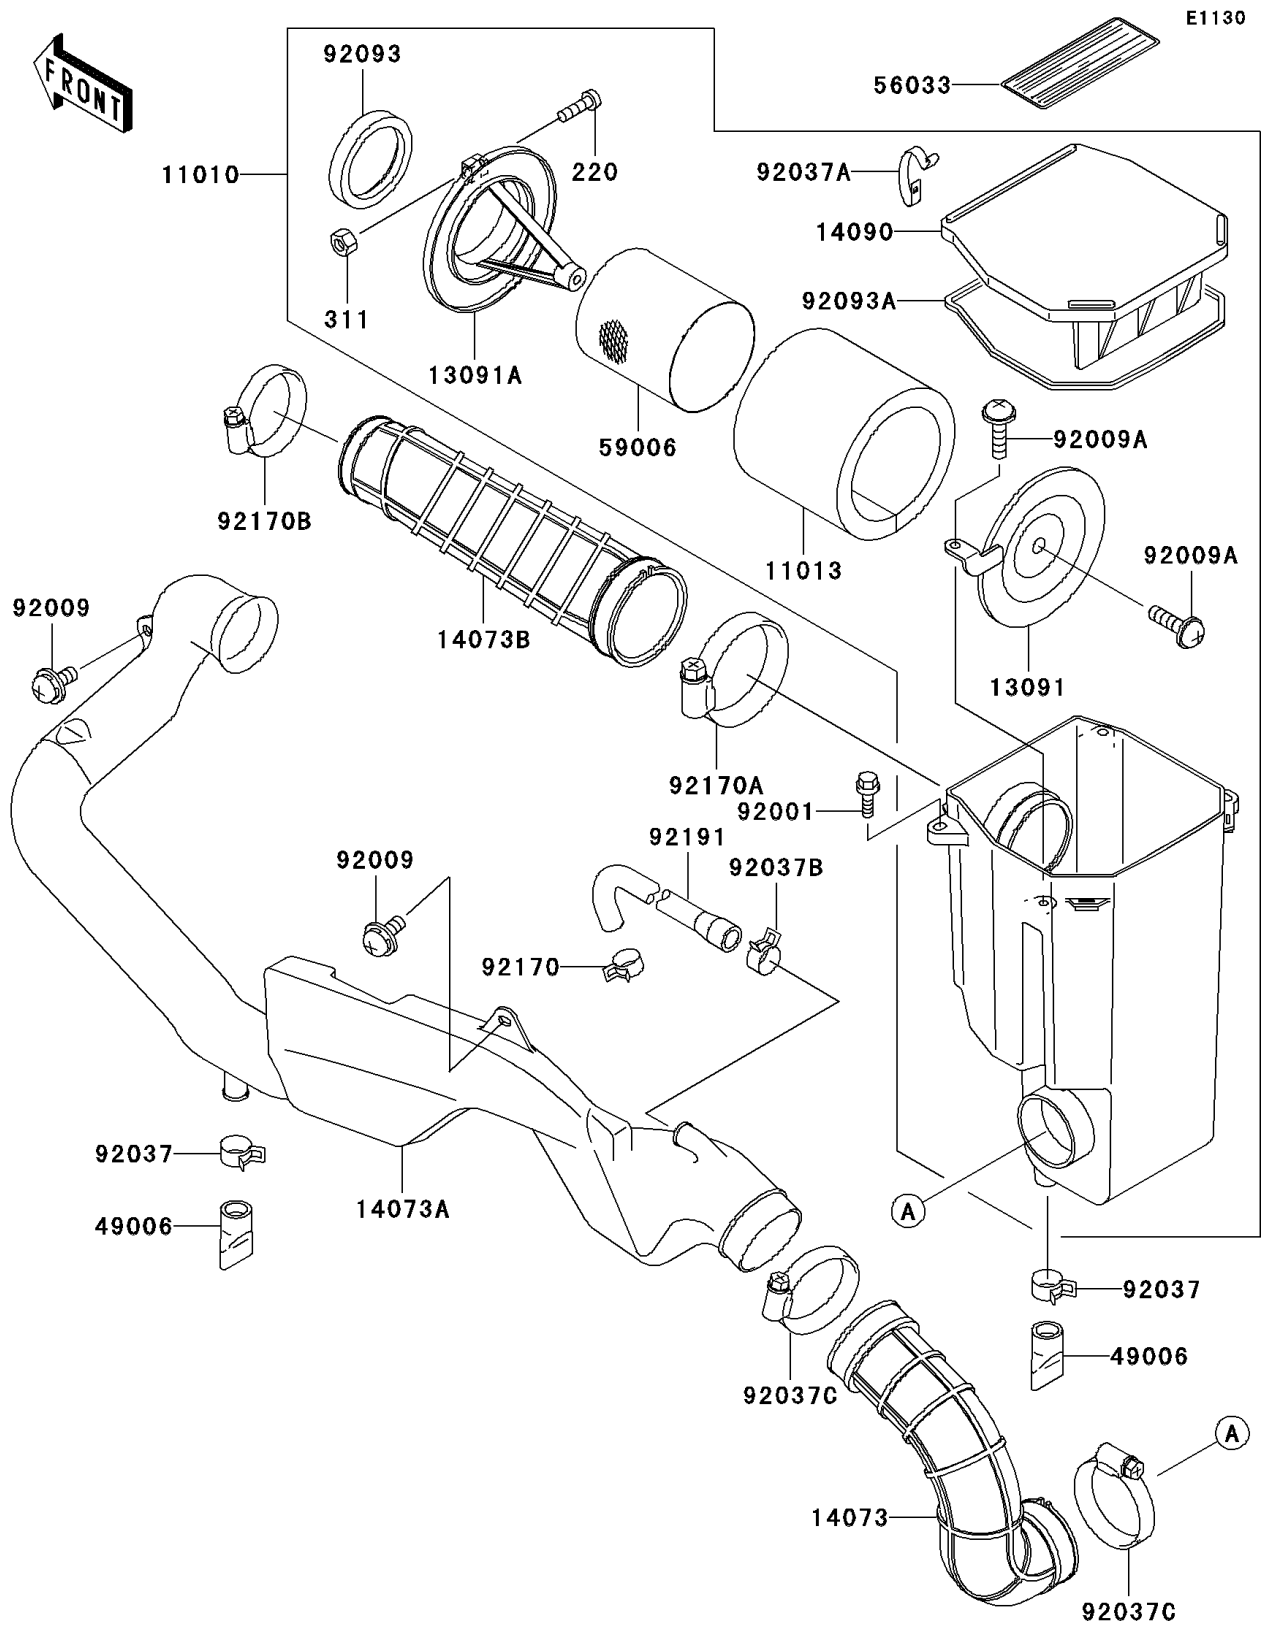

2000 Prairie 300 4X4 PARTS DIAGRAM

Air Cleaner

2000 Prairie 300 4X4 PARTS LIST

Air Cleaner

ITEM NAME	PART NUMBER	QUANTITY
SCREW-PAN-CROS,5X16 (Ref # 220)	220B0516	1
NUT-HEX (Ref # 311)	311B0500	1
FILTER-ASSY-AIR (Ref # 11010)	11010-1681	1
ELEMENT-AIR FILTER (Ref # 11013)	11013-1255	1
HOLDER,ELEMENT (Ref # 13091)	13091-1488	1
HOLDER,AIR FILTER ELEMENT (Ref # 13091A)	13091-1565	1
DUCT (Ref # 14073)	14073-1654	1
DUCT (Ref # 14073A)	14073-1682	1
DUCT (Ref # 14073B)	14073-1735	1
COVER,AIR FILTER (Ref # 14090)	14090-1663	1
BOOT (Ref # 49006)	49006-1292	2
LABEL-MANUAL,MAINTENANCE (Ref # 56033)	56033-1079	1
ARRESTER-FLAME (Ref # 59006)	59006-1052	1
BOLT,WP,6X20 (Ref # 92001)	92001-1460	3
SCREW,6X16 (Ref # 92009)	92009-1276	2
SCREW,6X16 (Ref # 92009A)	92009-1890	2
CLAMP (Ref # 92037)	92037-1460	2
CLAMP,AIR FILTER (Ref # 92037A)	92037-1783	4
CLAMP (Ref # 92037B)	92037-1860	1
CLAMP (Ref # 92037C)	92037-3738	2
SEAL,DUST (Ref # 92093)	92093-1322	1
SEAL,FILTER CASE (Ref # 92093A)	92093-1404	1
CLAMP (Ref # 92170)	92170-1491	1
CLAMP (Ref # 92170A)	92170-1679	1
CLAMP (Ref # 92170B)	92170-1764	1
TUBE (Ref # 92191)	92191-1343	1